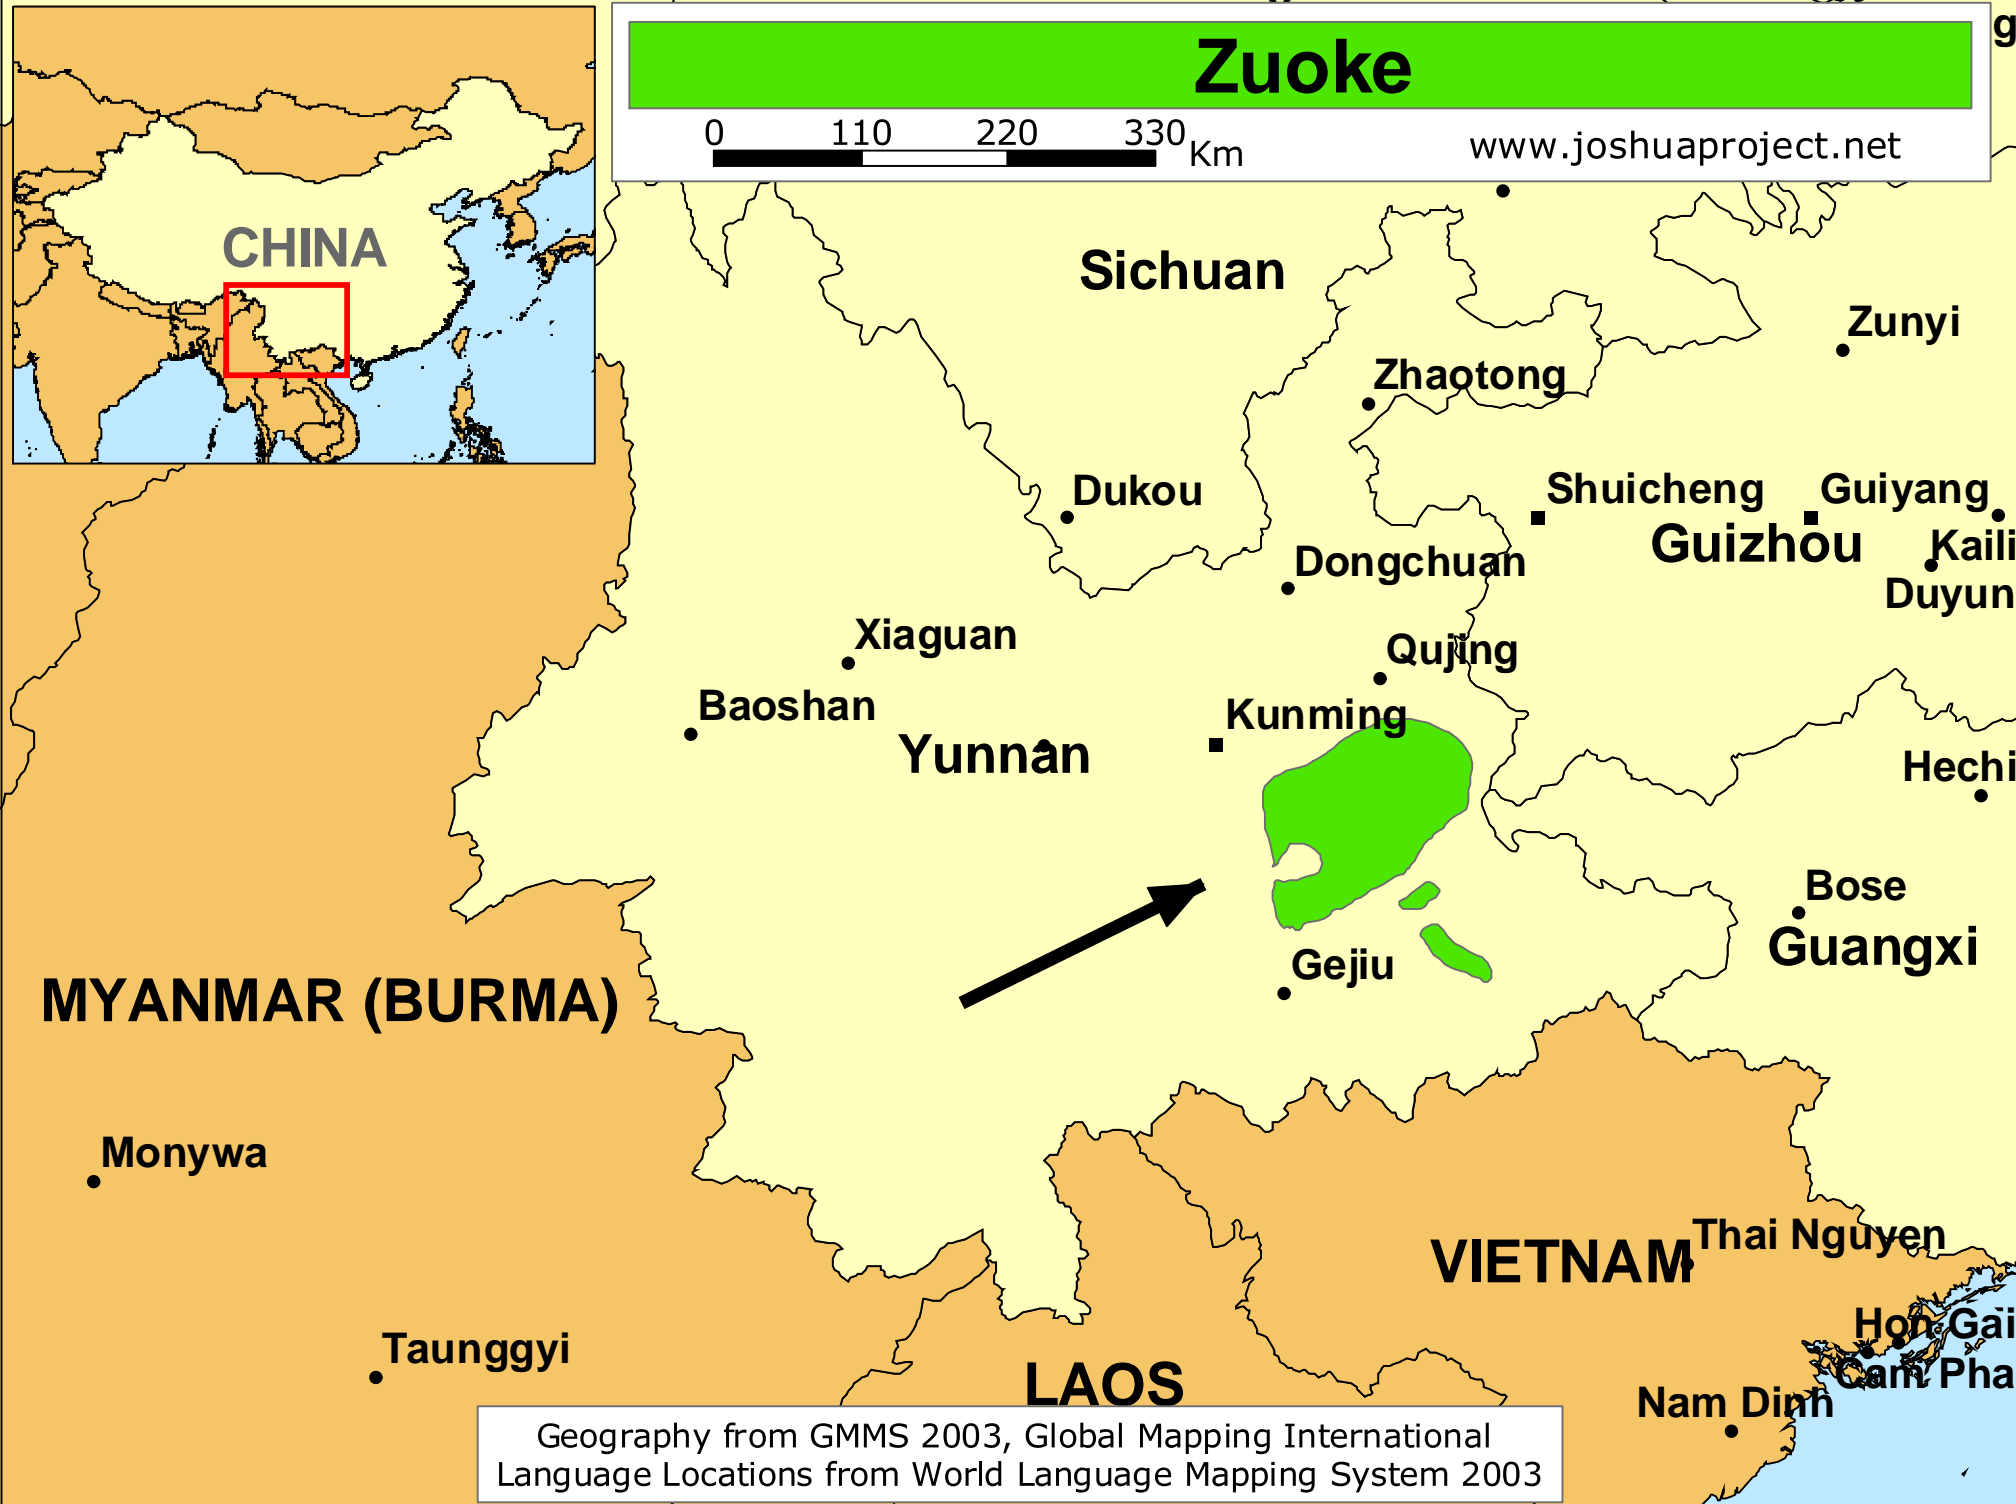

Zuoke

0 110 220 330 Km

www.joshuaproject.net

Geography from GMMS 2003, Global Mapping International
Language Locations from World Language Mapping System 2003