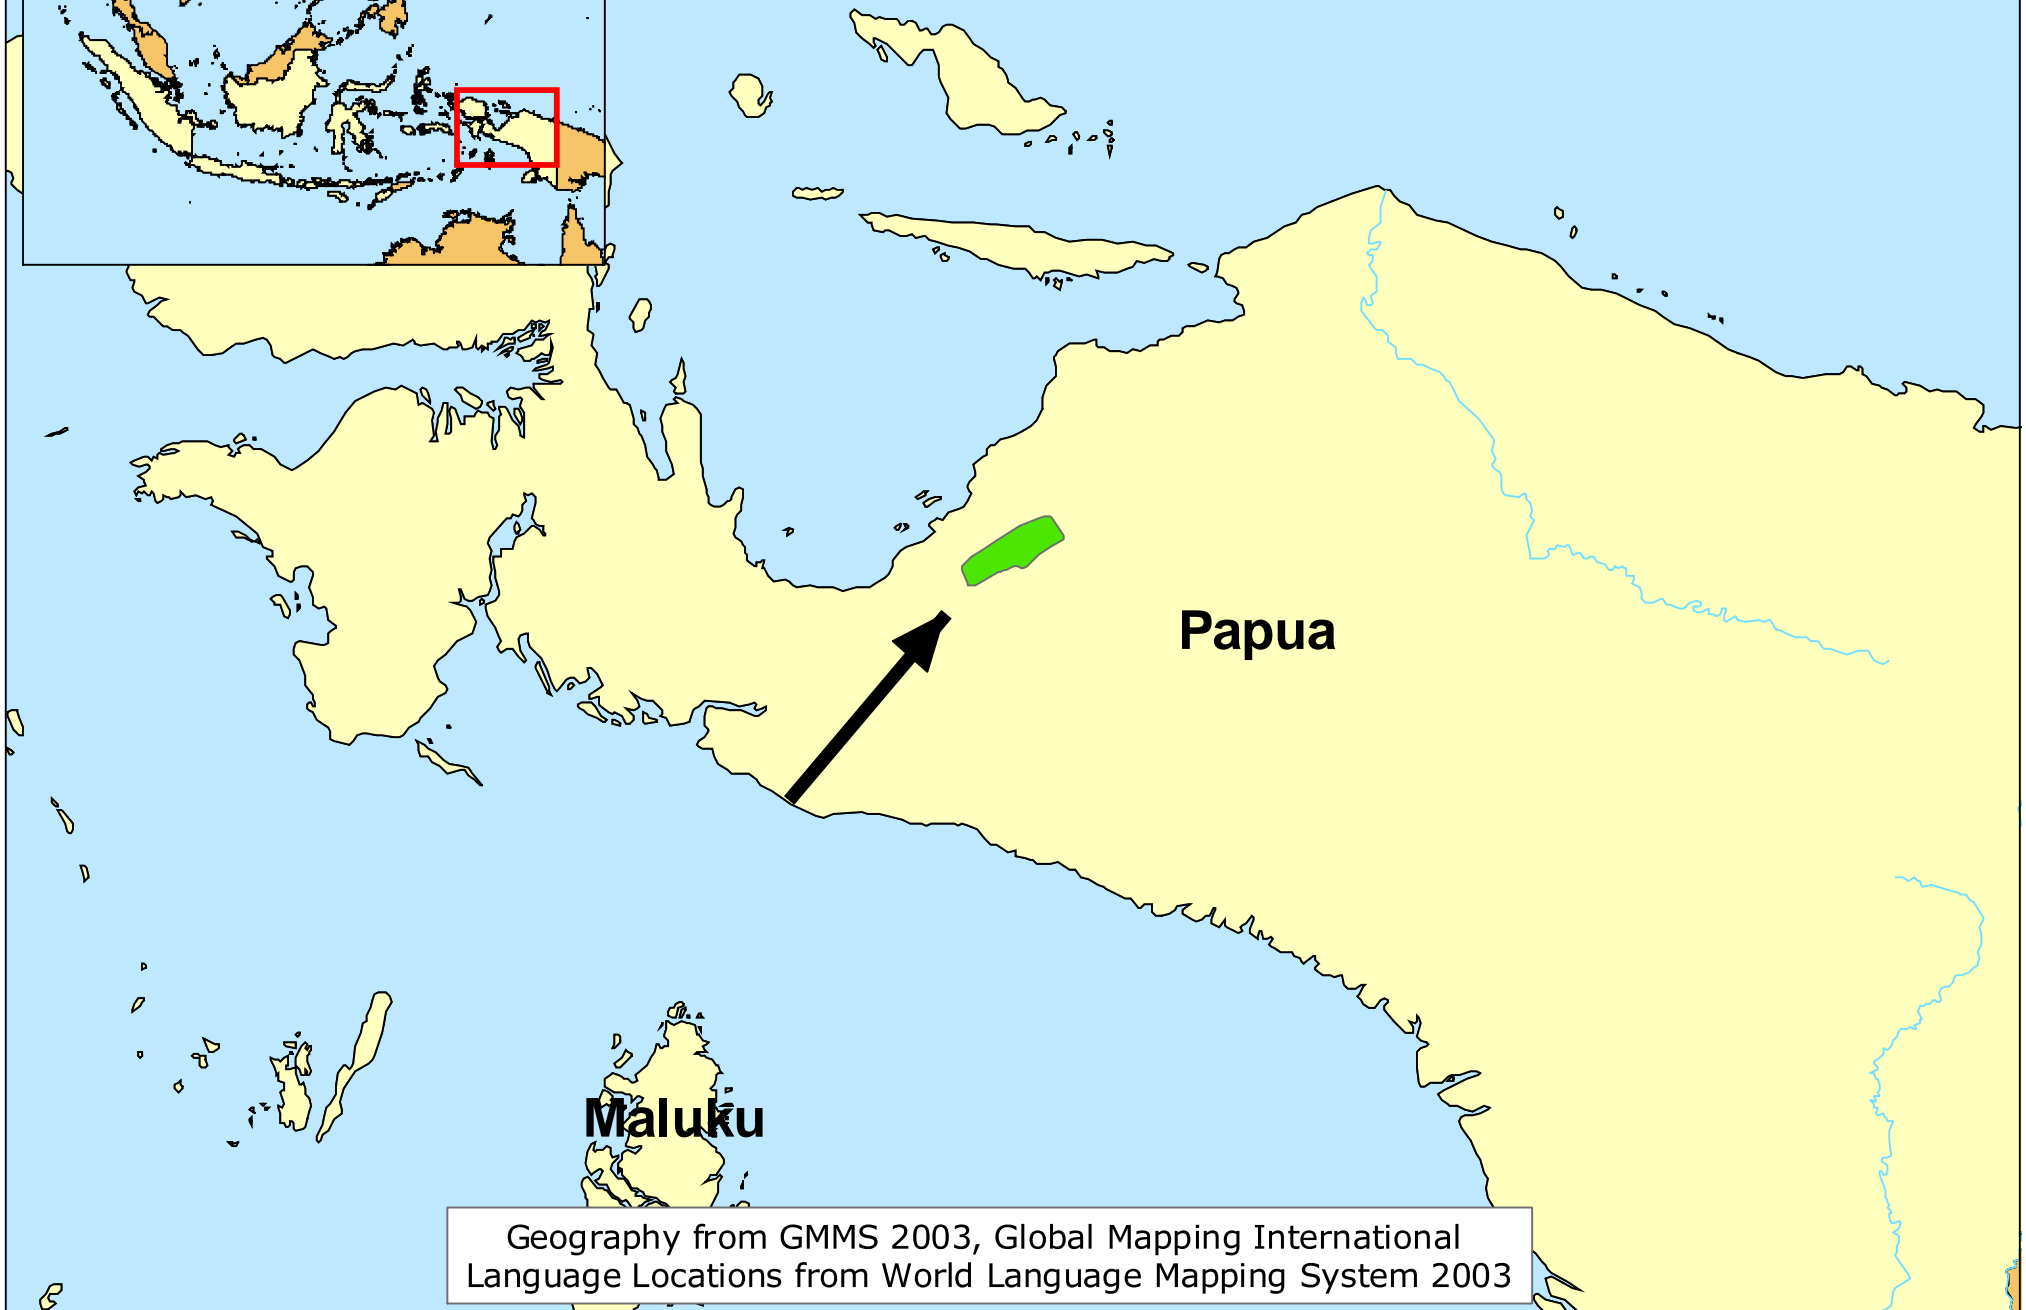

Kehu of Indonesia

0 90 180 270 Km

www.joshuaproject.net

Geography from GMMS 2003, Global Mapping International
Language Locations from World Language Mapping System 2003