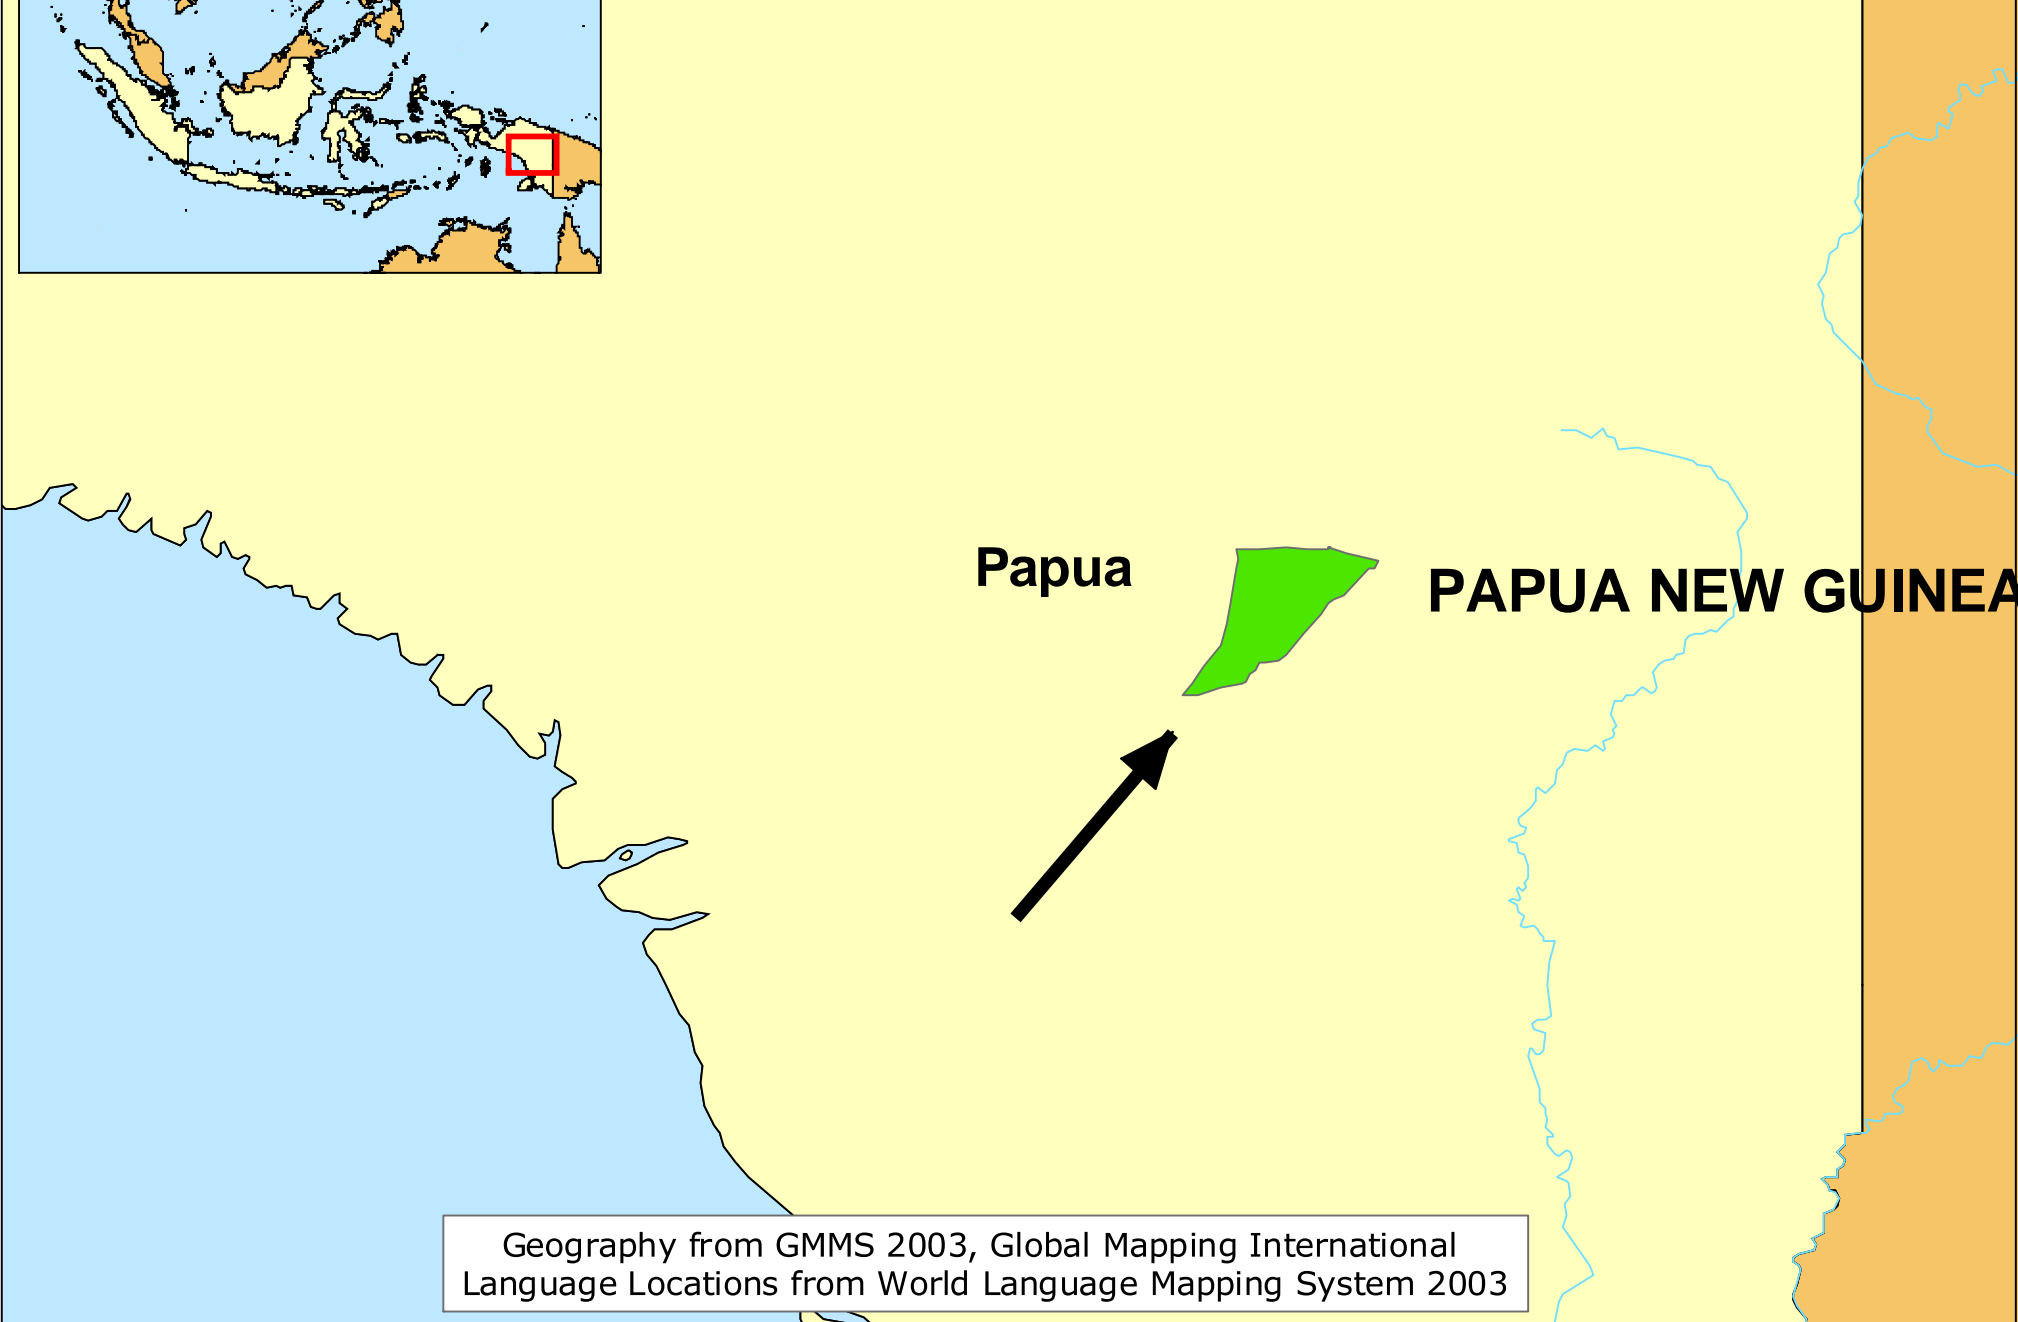

# Awbono of Indonesia

0 40 80 120 Km

[www.joshuaproject.net](http://www.joshuaproject.net)

Geography from GMMS 2003, Global Mapping International  
Language Locations from World Language Mapping System 2003