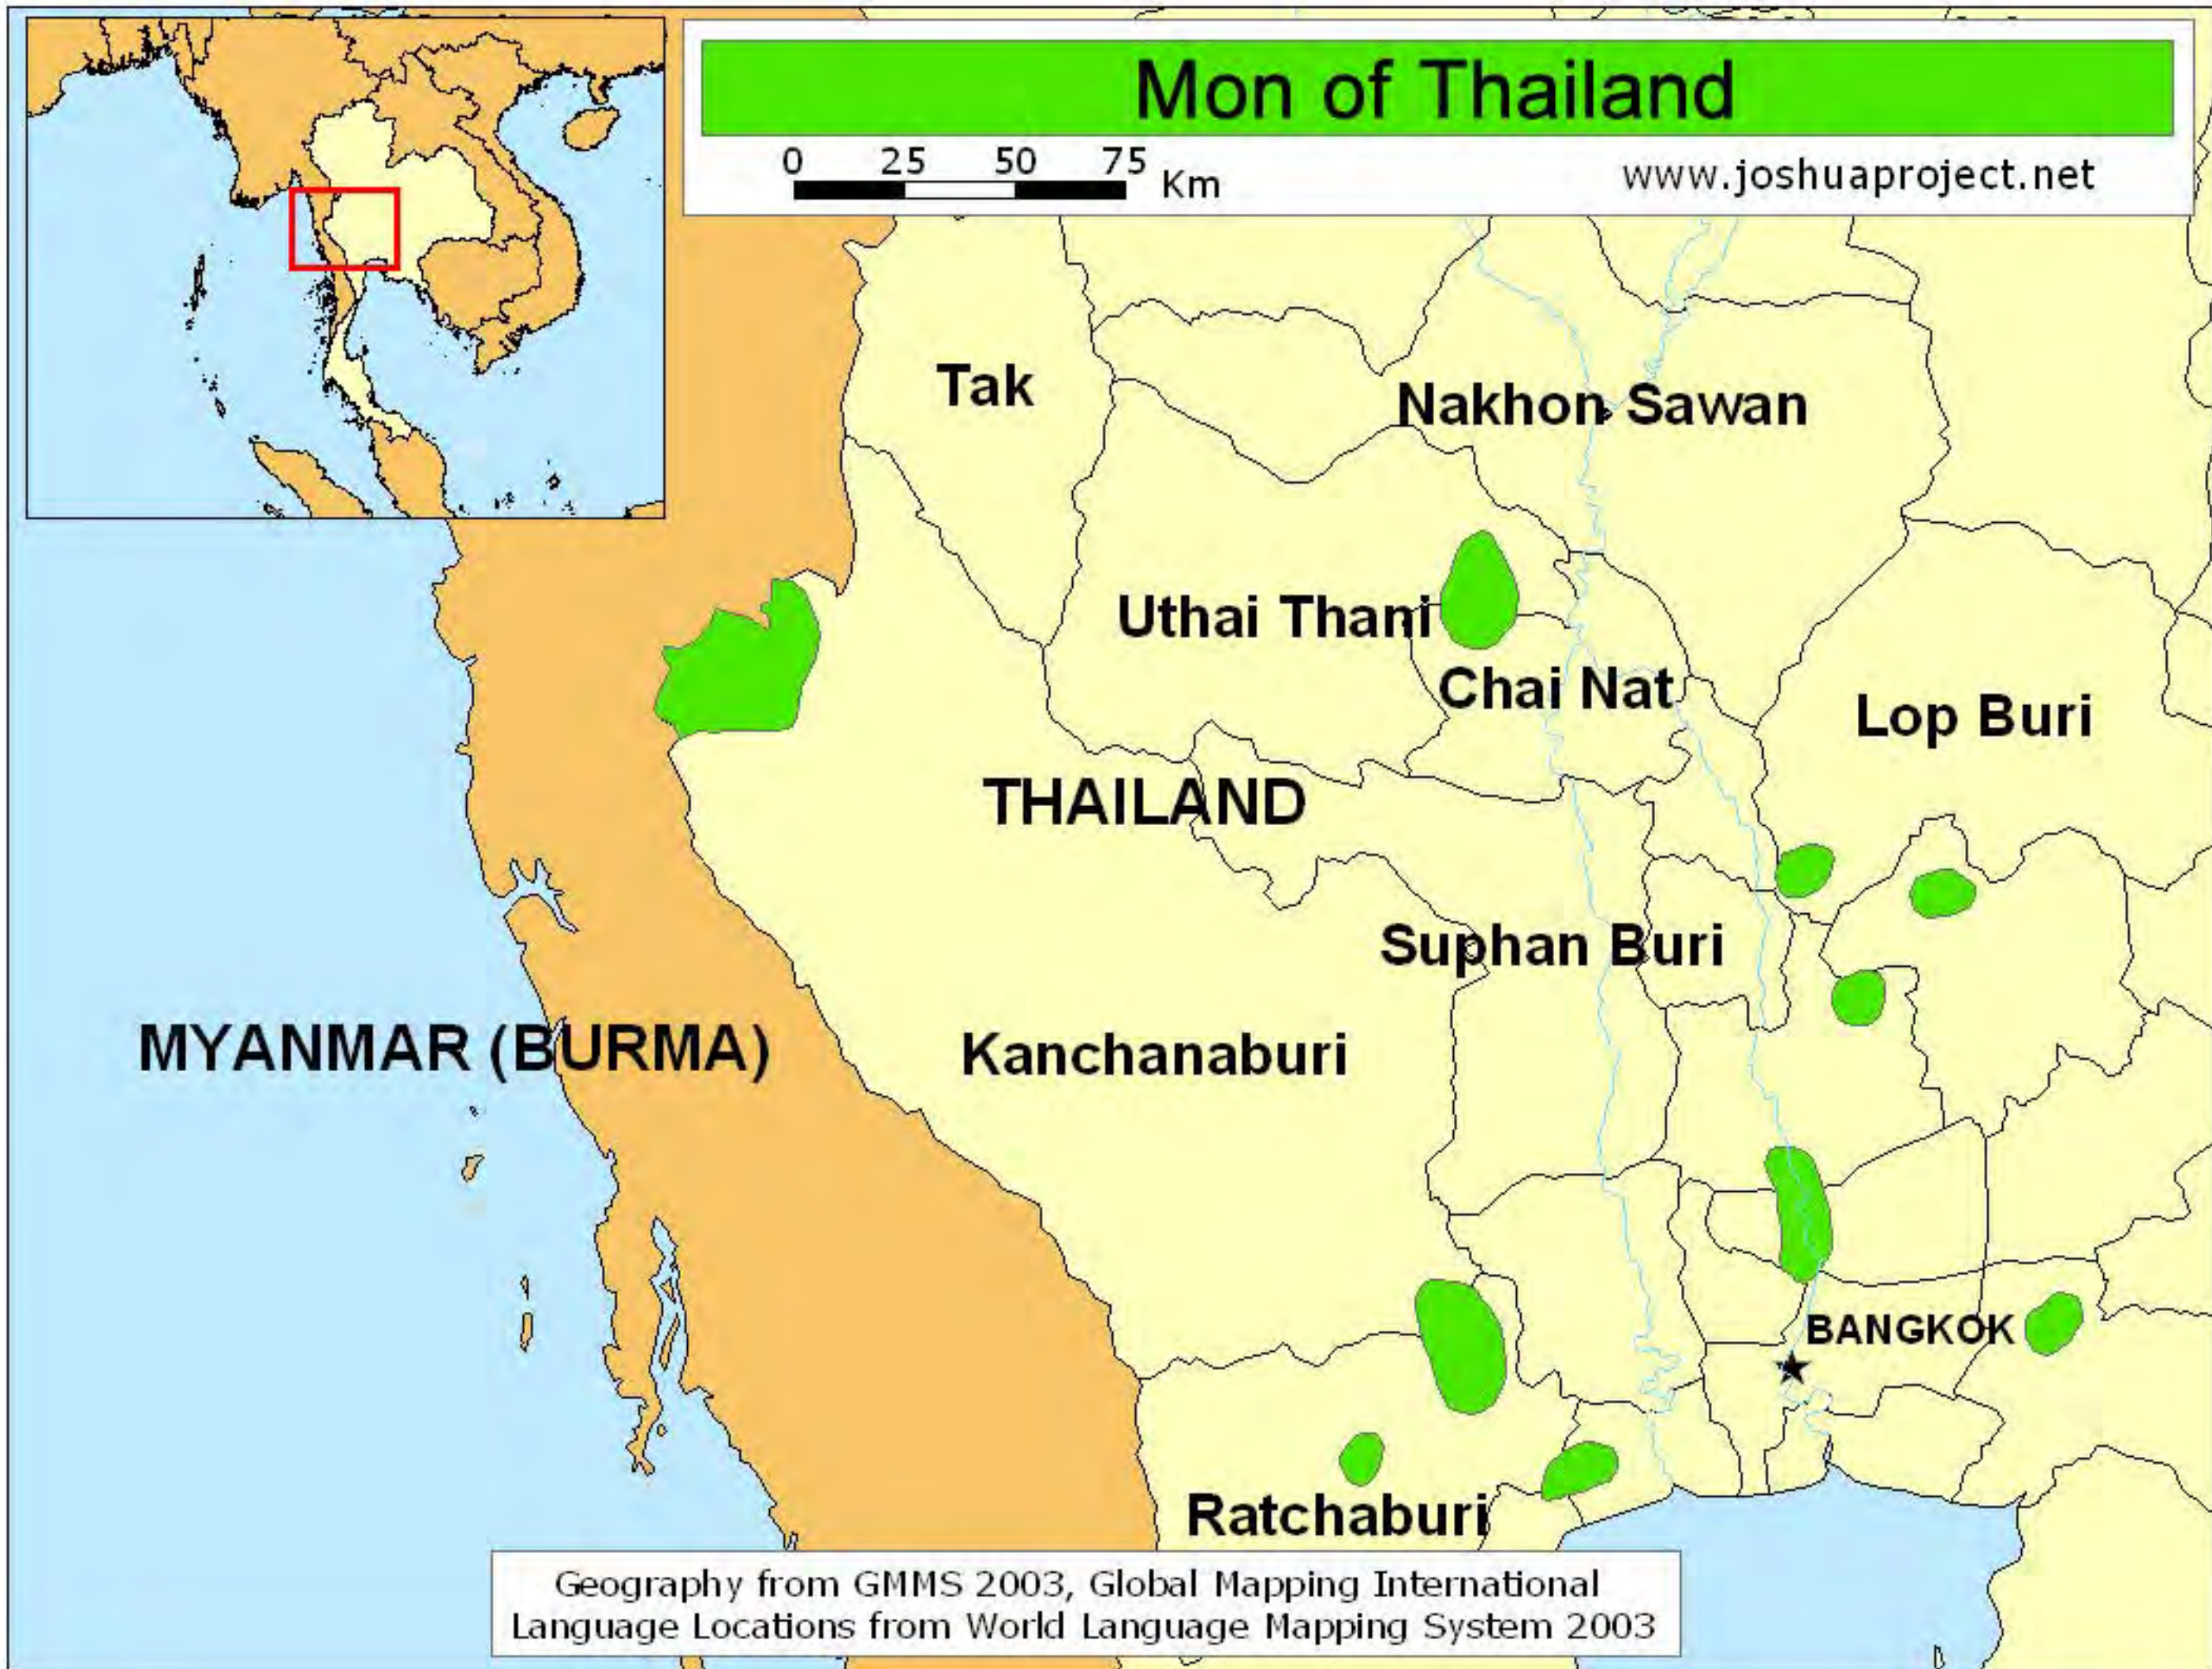

Mon of Thailand

0 25 50 75 Km

www.joshuaproject.net

Geography from GMMS 2003, Global Mapping International
Language Locations from World Language Mapping System 2003