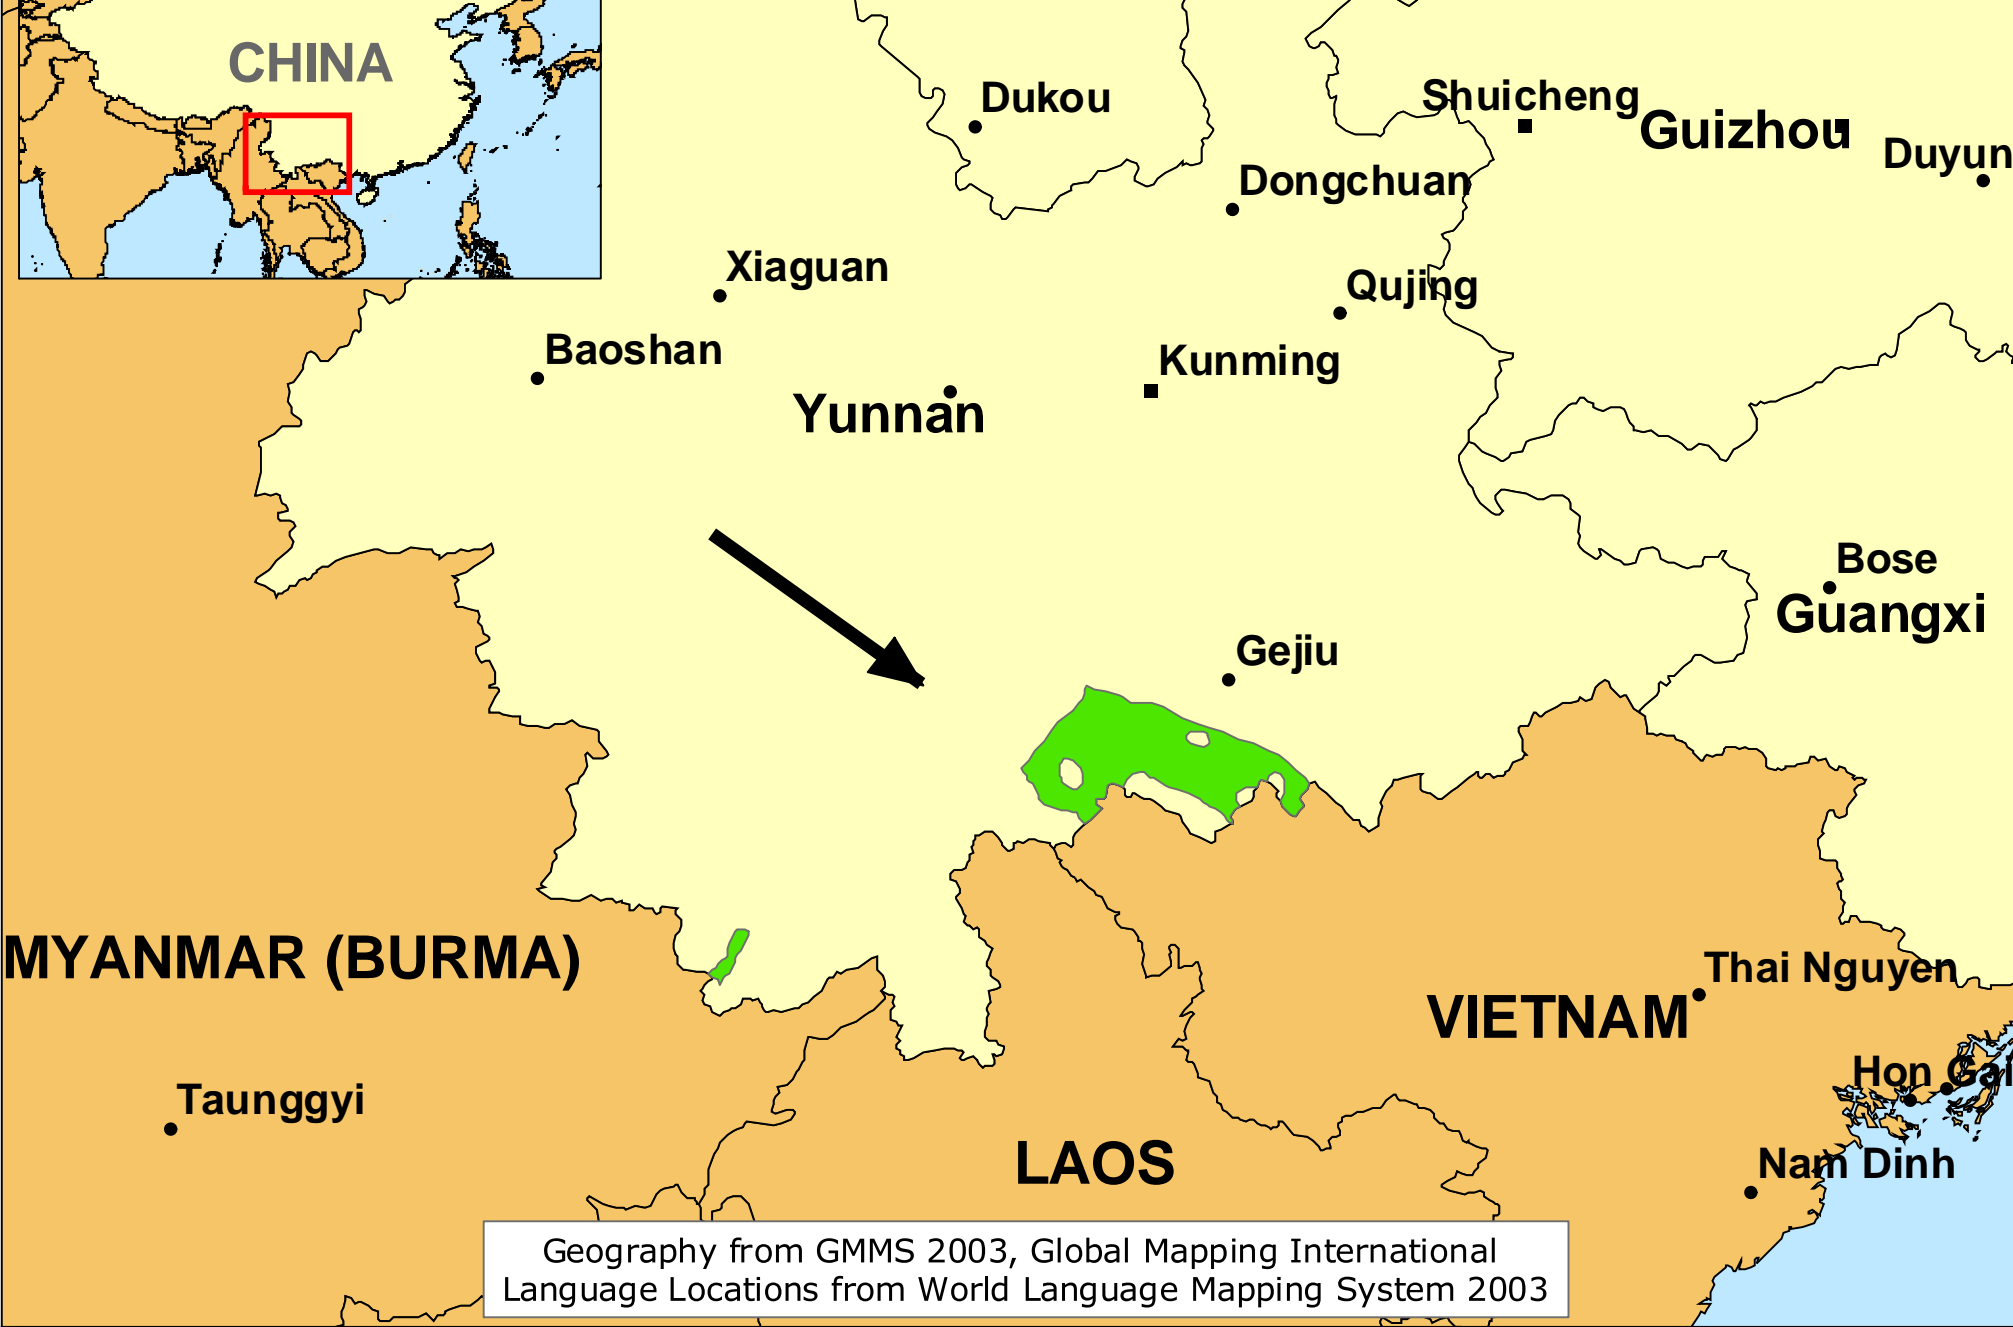

Yiche

0 90 180 270 Km

www.joshuaproject.net

Geography from GMMS 2003, Global Mapping International
Language Locations from World Language Mapping System 2003