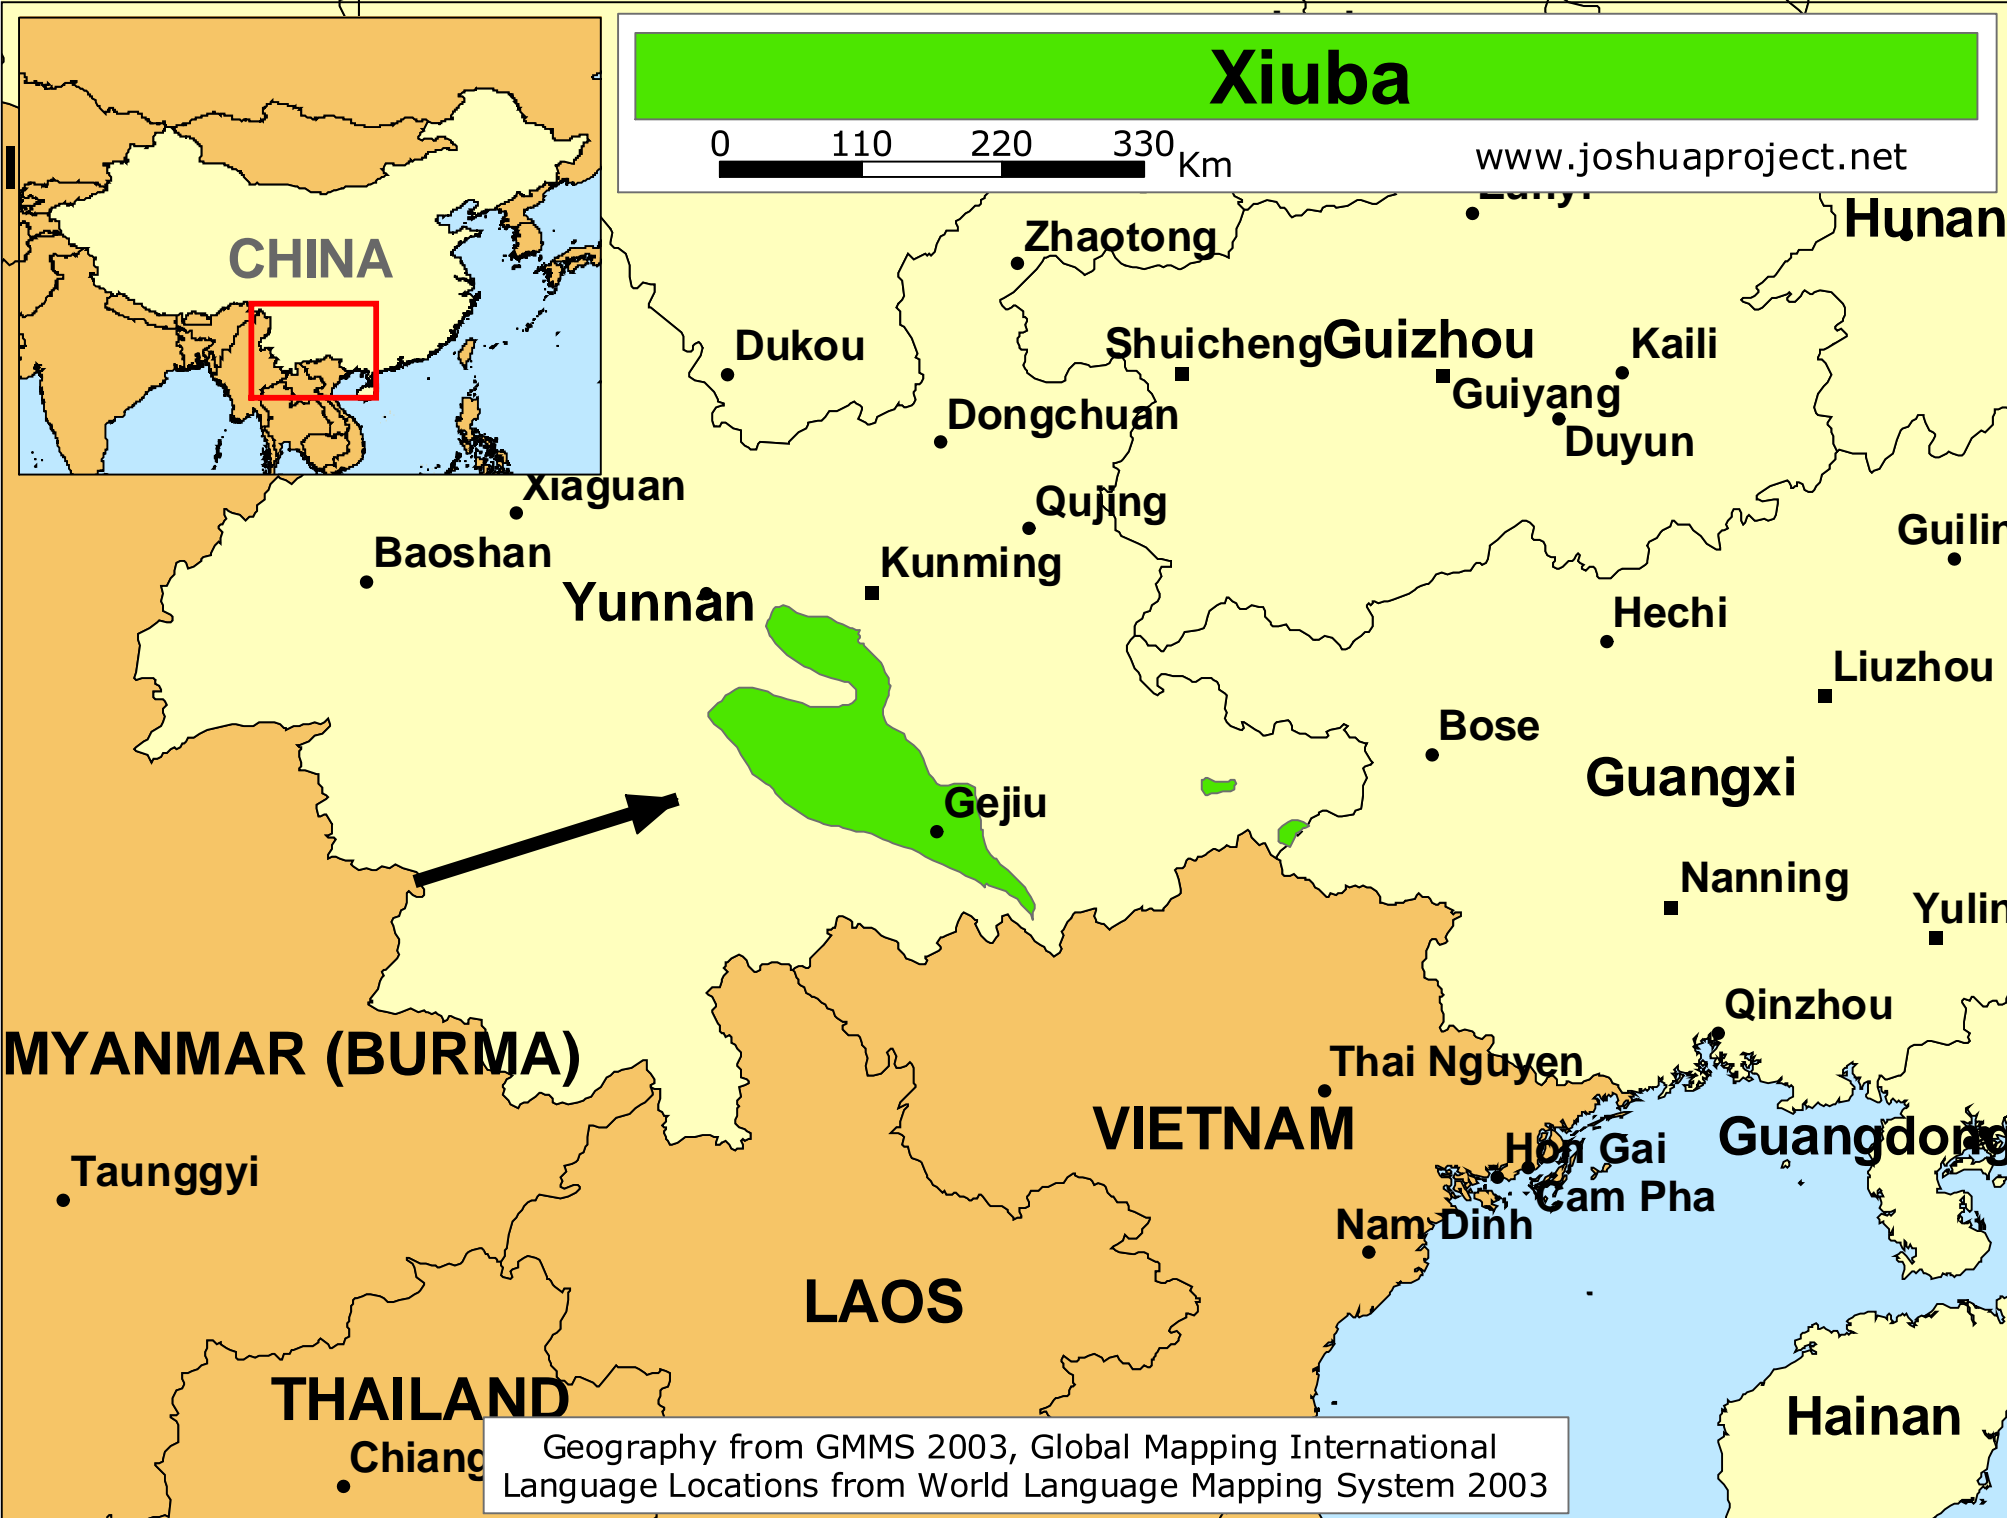

# Xiuba

0 110 220 330 Km

[www.joshuaproject.net](http://www.joshuaproject.net)

Geography from GMMS 2003, Global Mapping International  
Language Locations from World Language Mapping System 2003