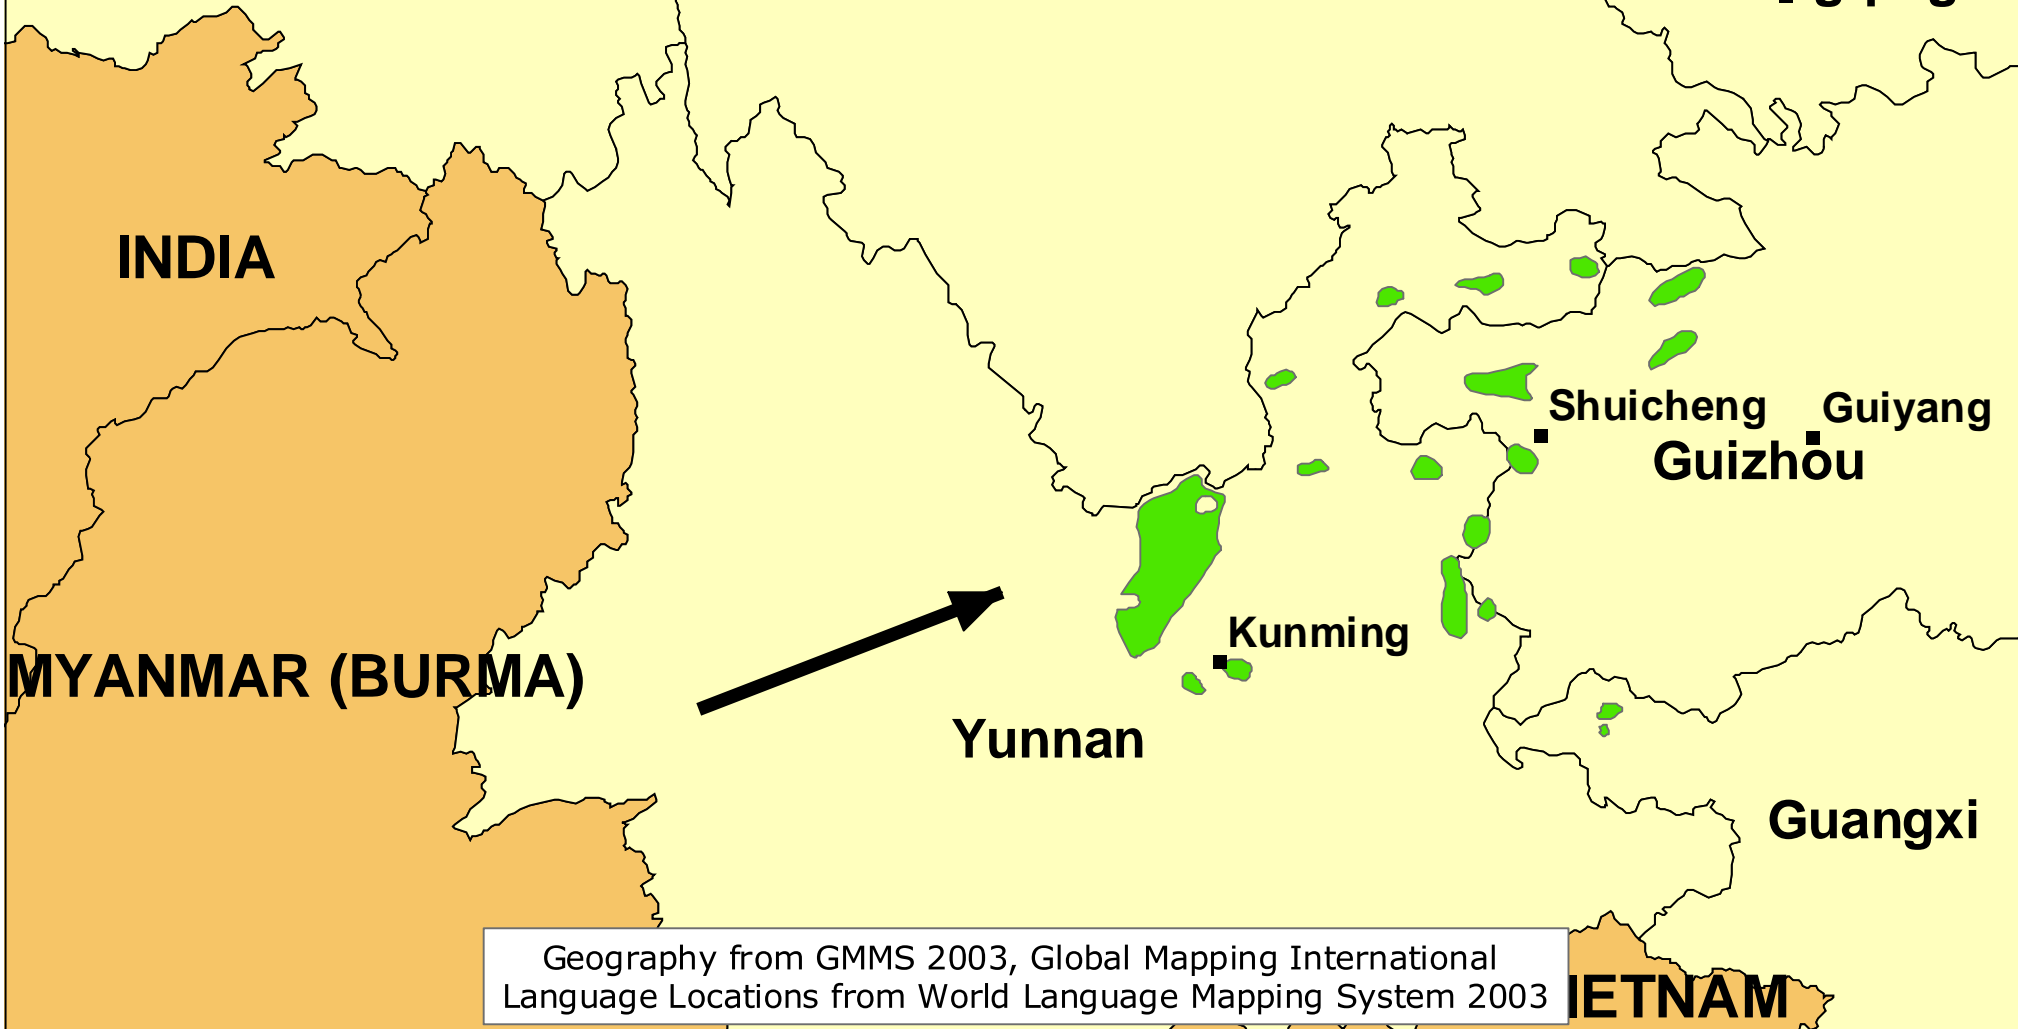

Wopu

0 110 220 330 Km

www.joshuaproject.net

Geography from GMMS 2003, Global Mapping International
Language Locations from World Language Mapping System 2003