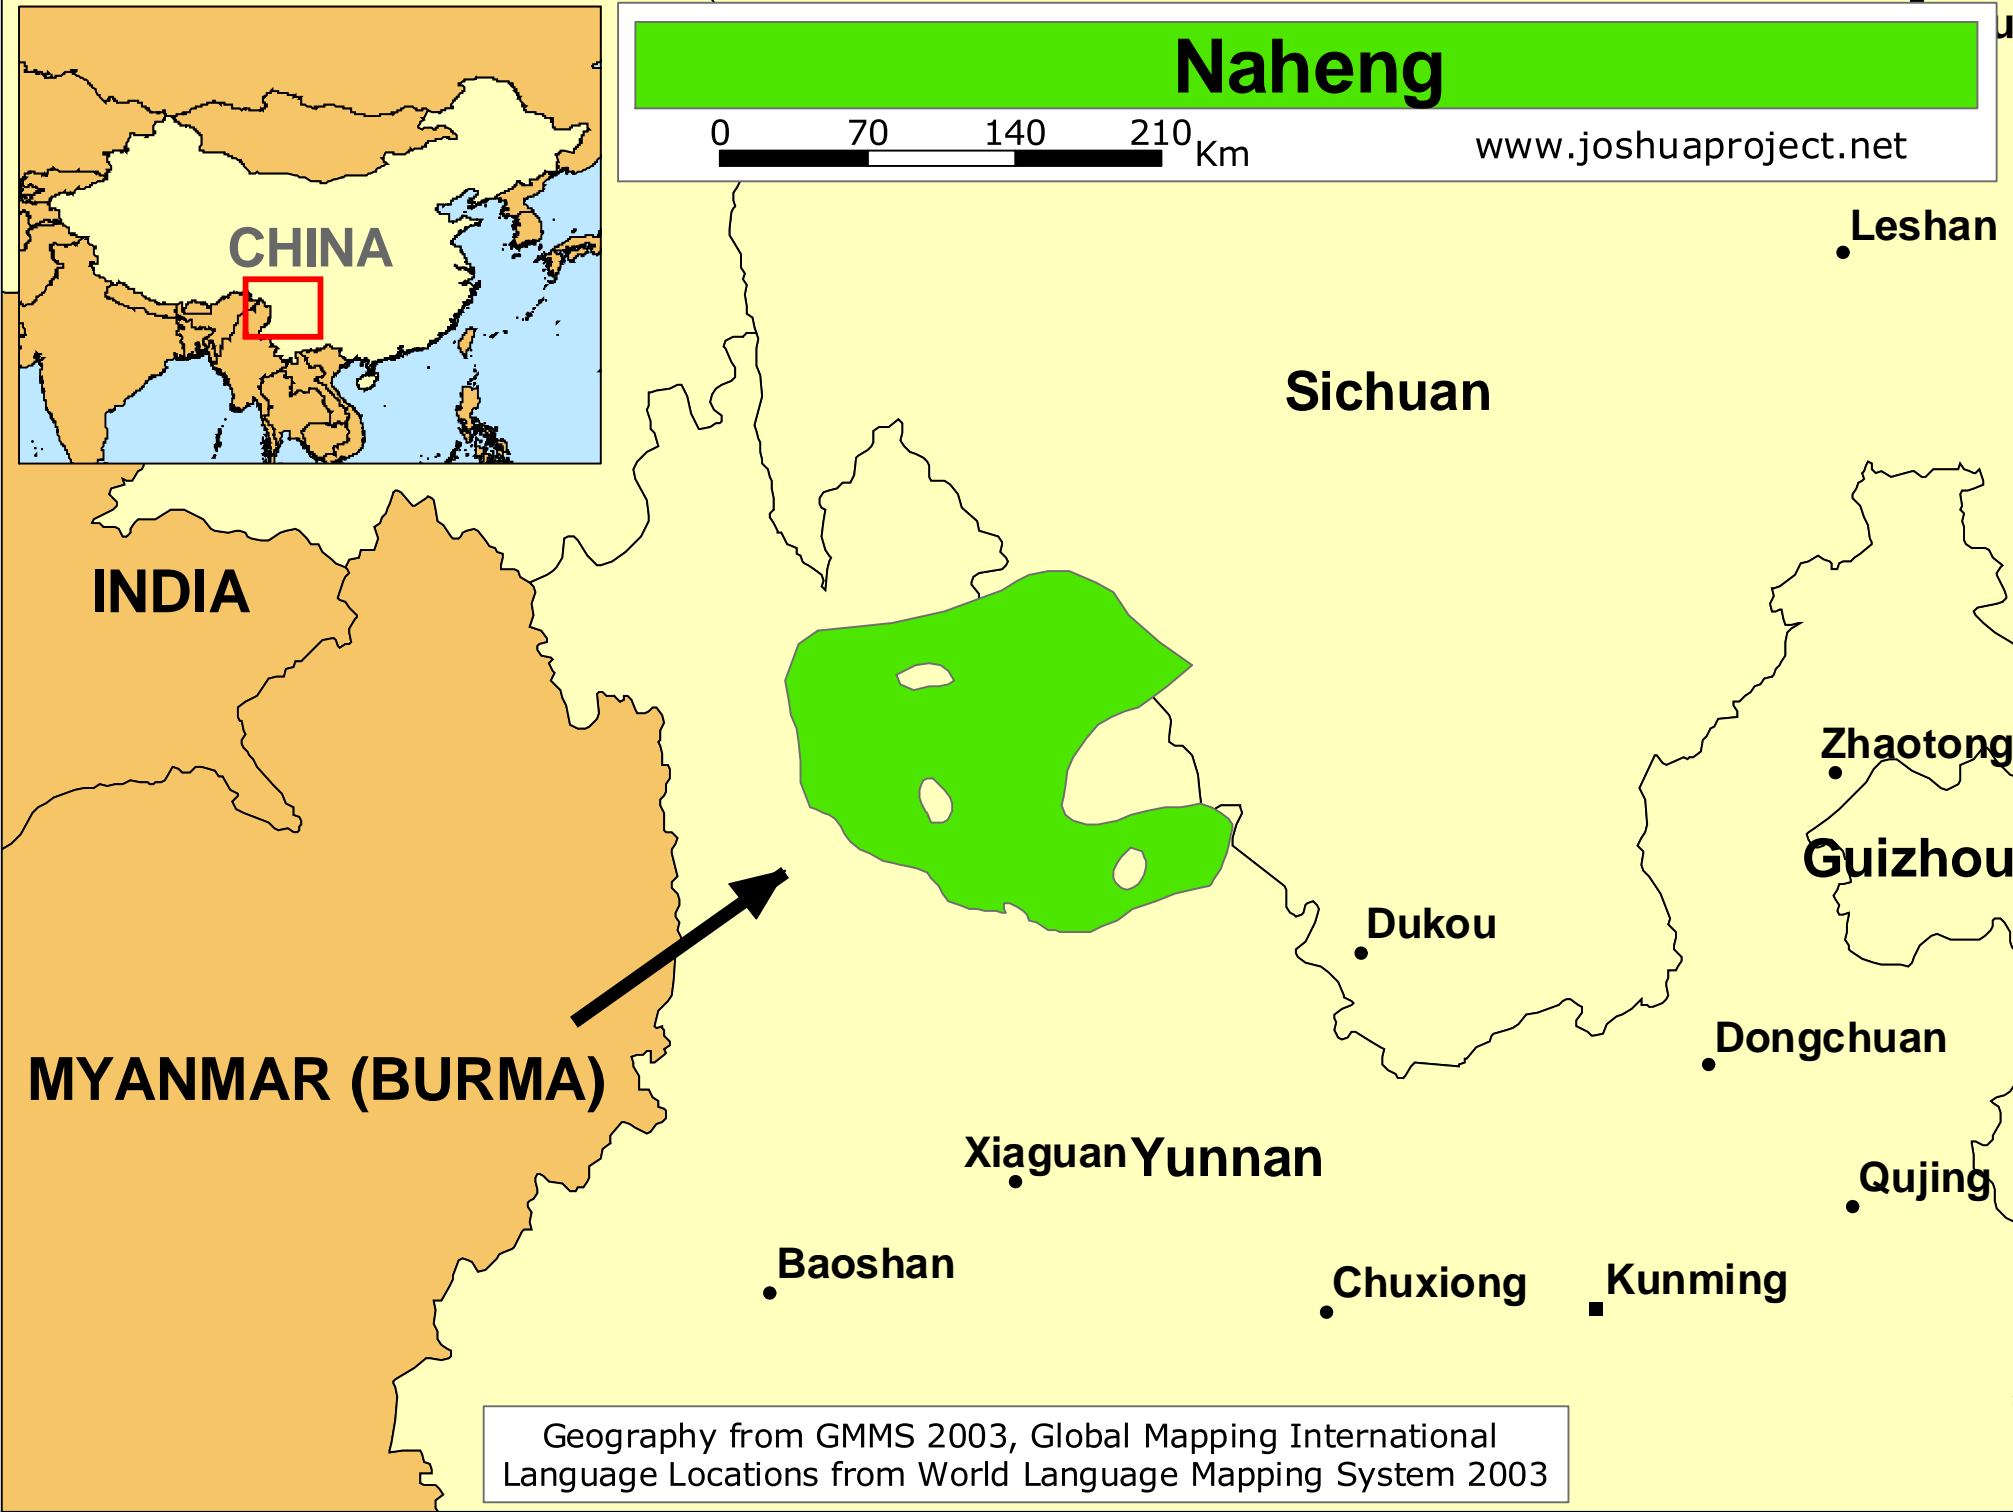

Naheng

0 70 140 210 Km

www.joshuaproject.net

Geography from GMMS 2003, Global Mapping International
Language Locations from World Language Mapping System 2003