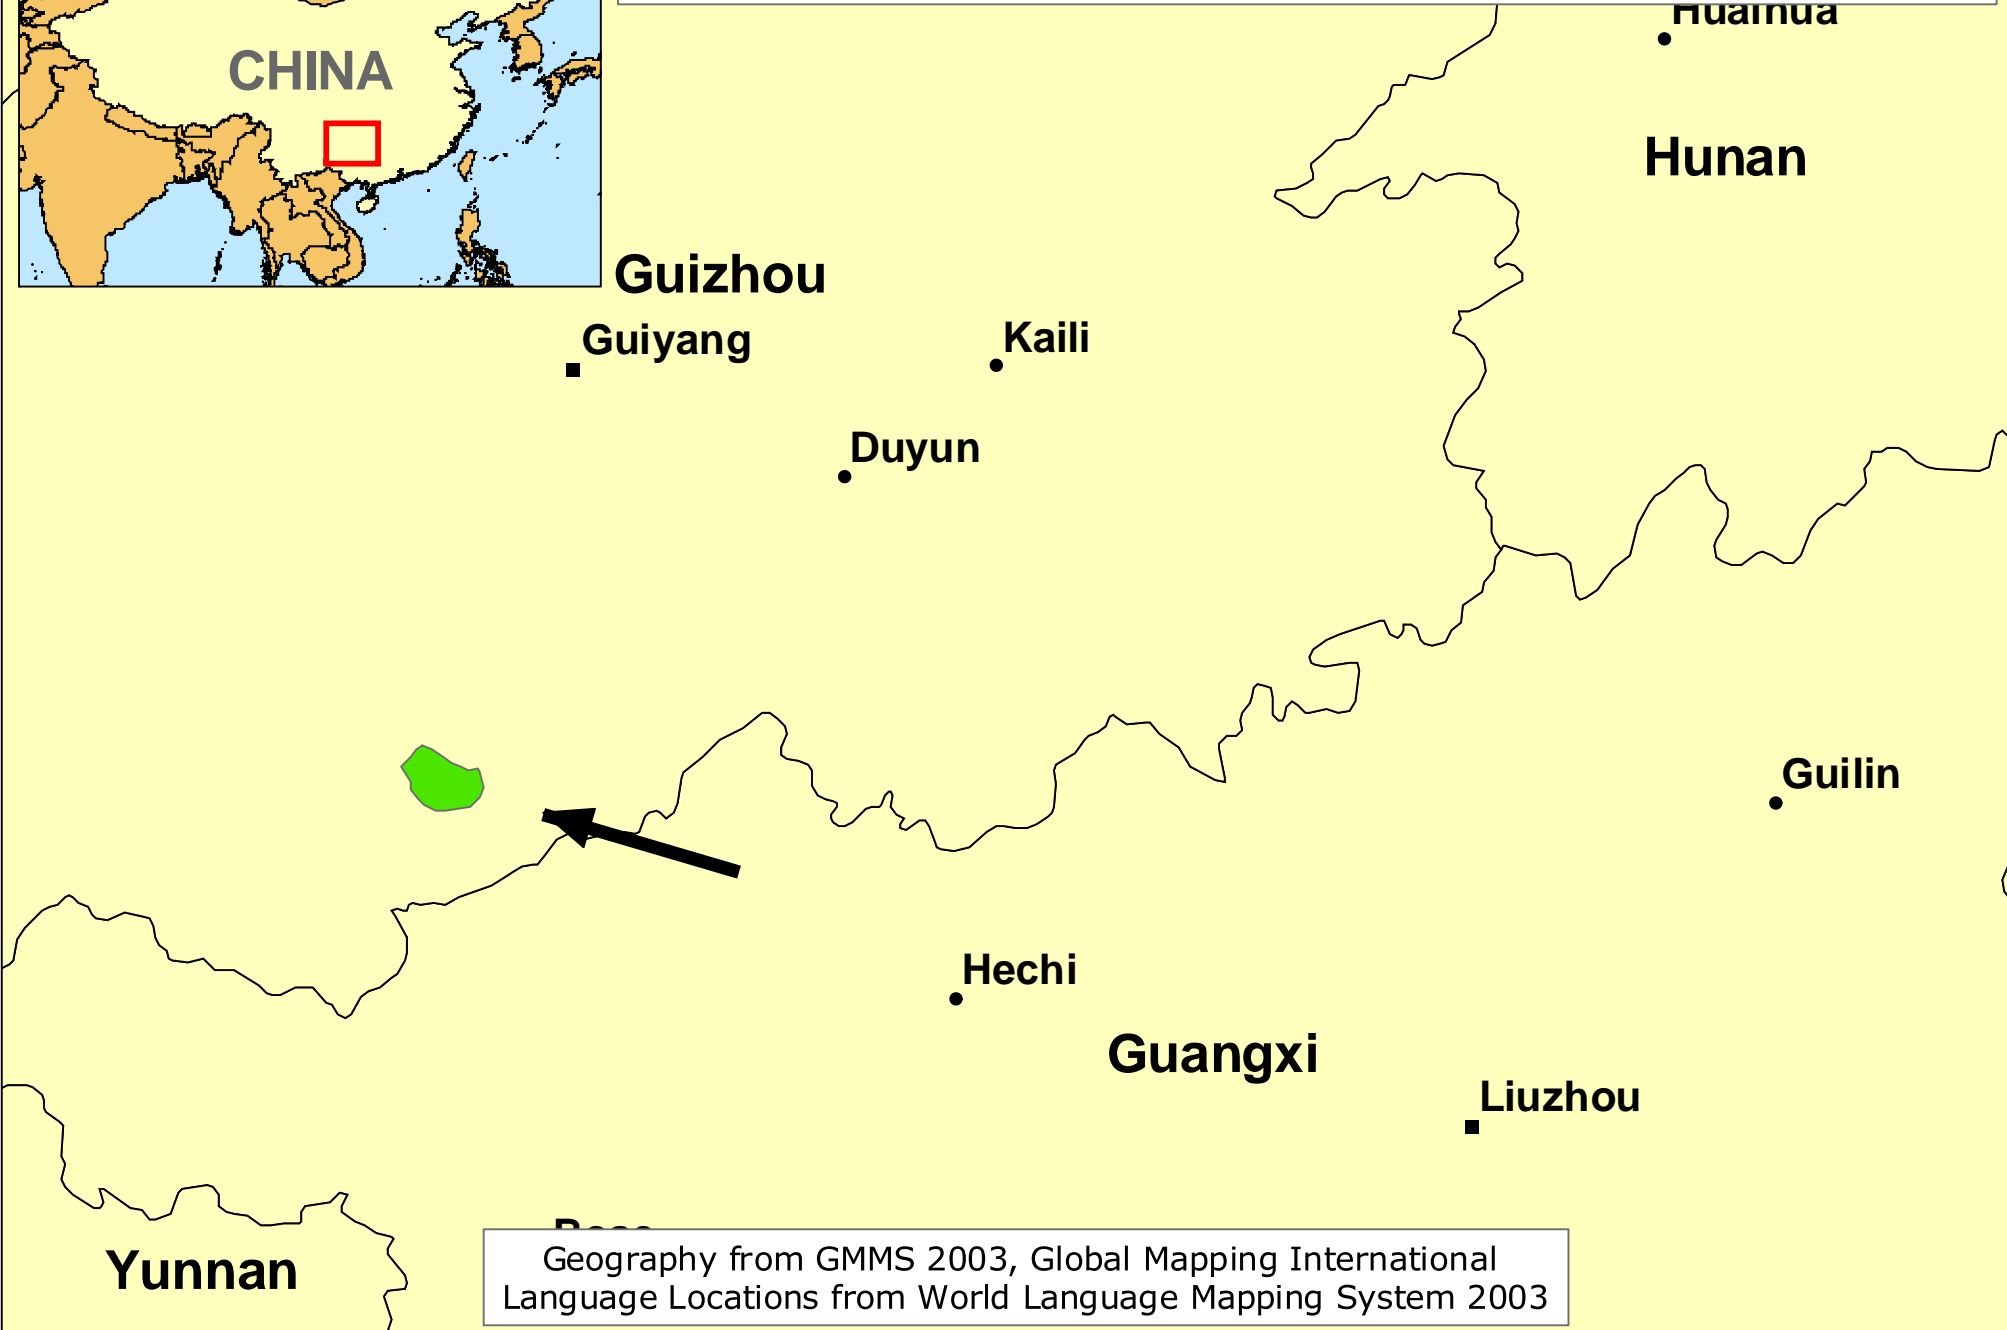

Miao, Mashan Southern

0 50 100 150 Km

www.joshuaproject.net

Geography from GMMS 2003, Global Mapping International
Language Locations from World Language Mapping System 2003