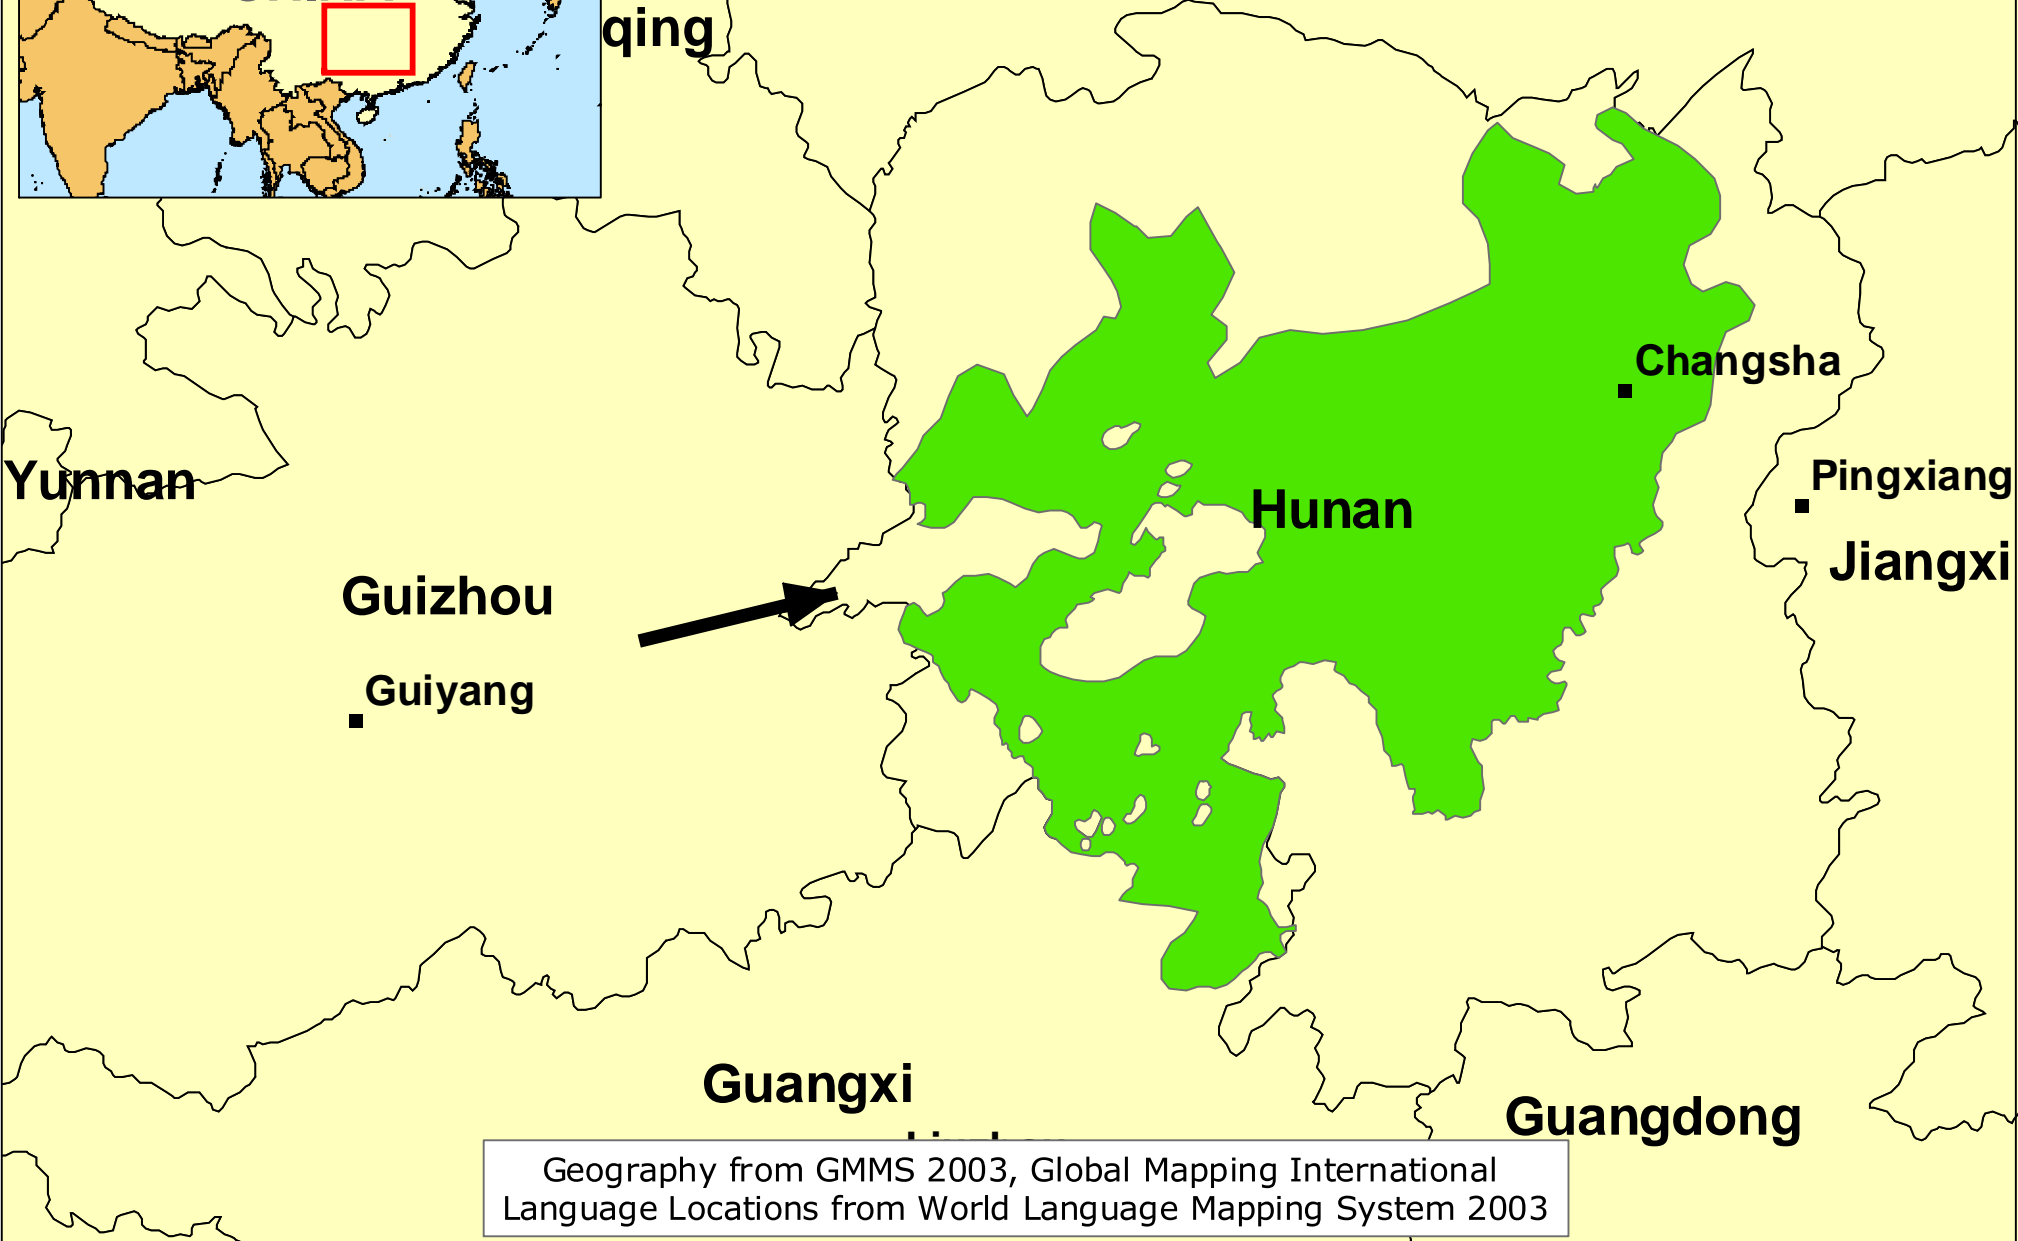

Miao, Lupanshui

0 80 160 240 Km

www.joshuaproject.net

Geography from GMMS 2003, Global Mapping International
Language Locations from World Language Mapping System 2003