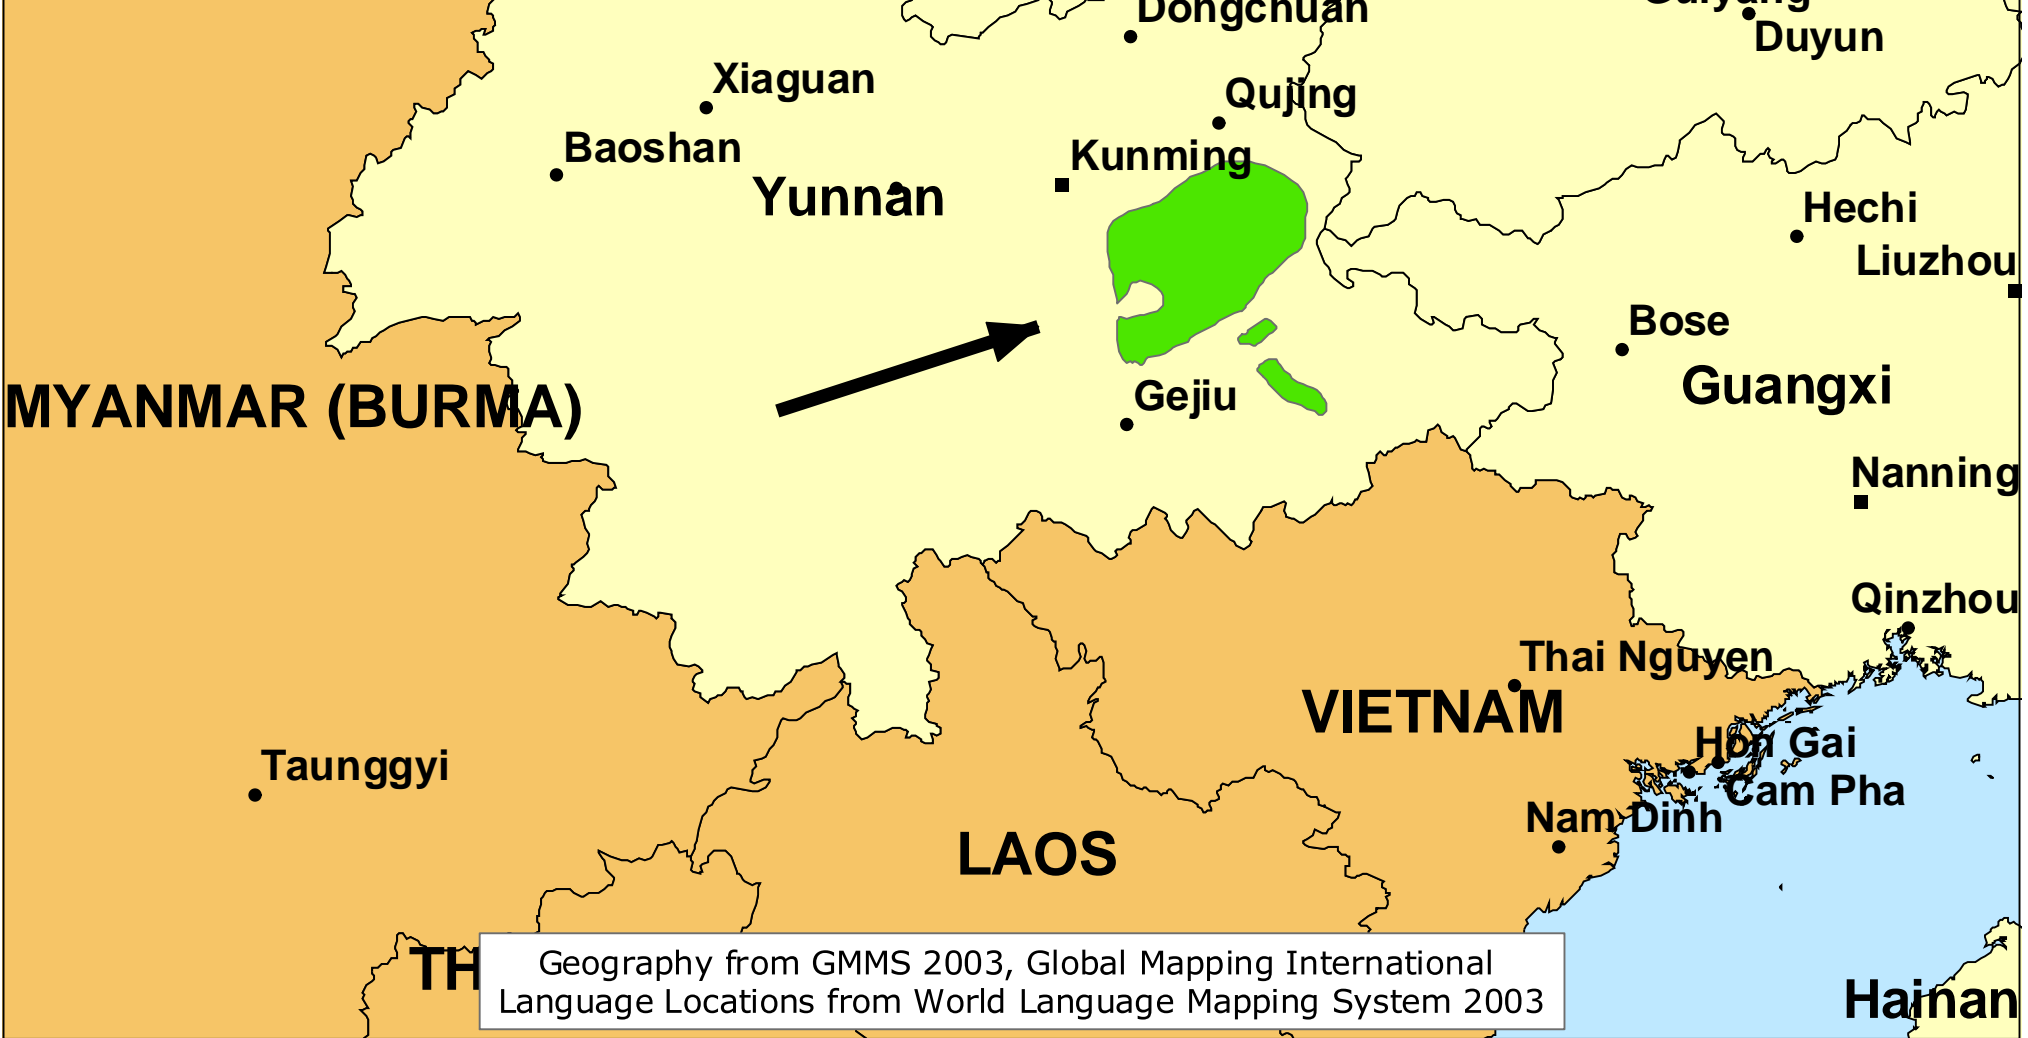

Long

0 110 220 330 Km

www.joshuaproject.net

Geography from GMMS 2003, Global Mapping International
Language Locations from World Language Mapping System 2003