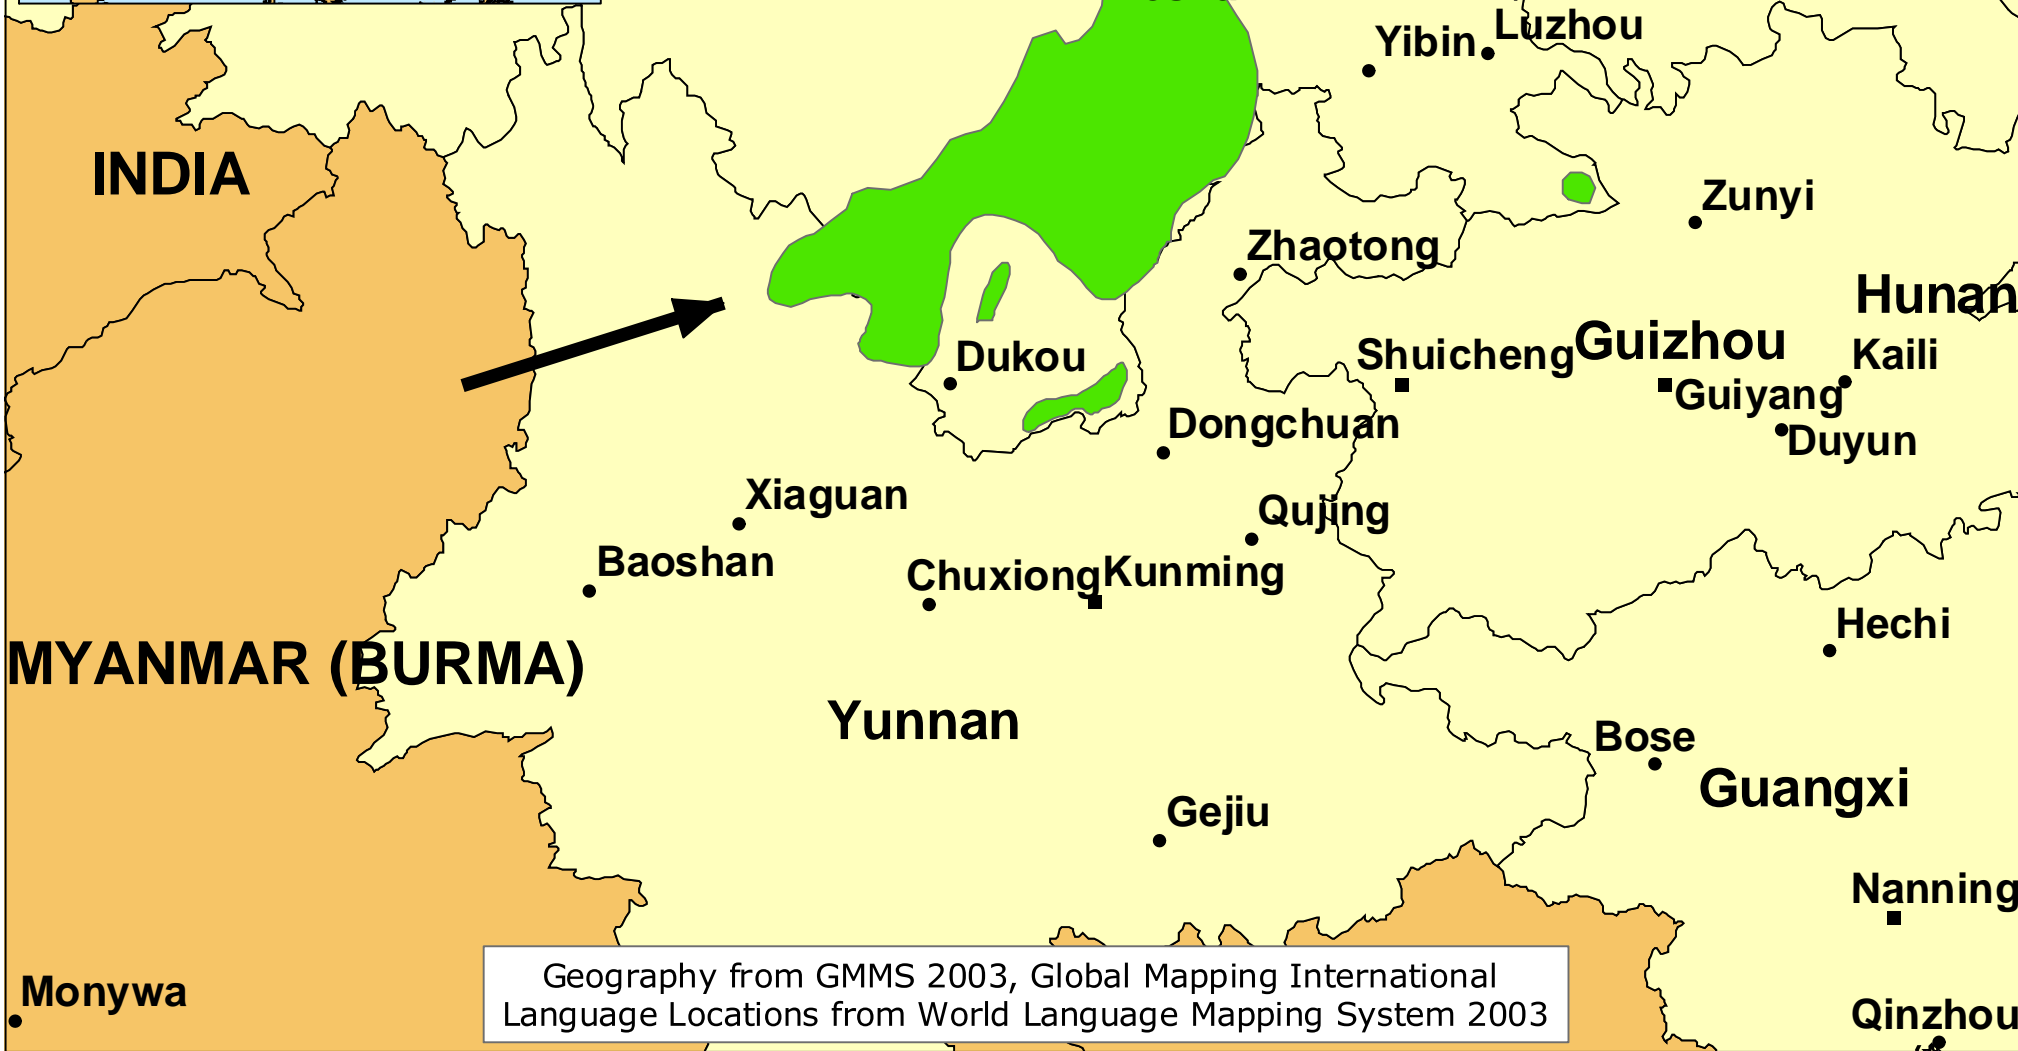

Lipo, Western

0 110 220 330 Km

www.joshuaproject.net

Geography from GMMS 2003, Global Mapping International
Language Locations from World Language Mapping System 2003