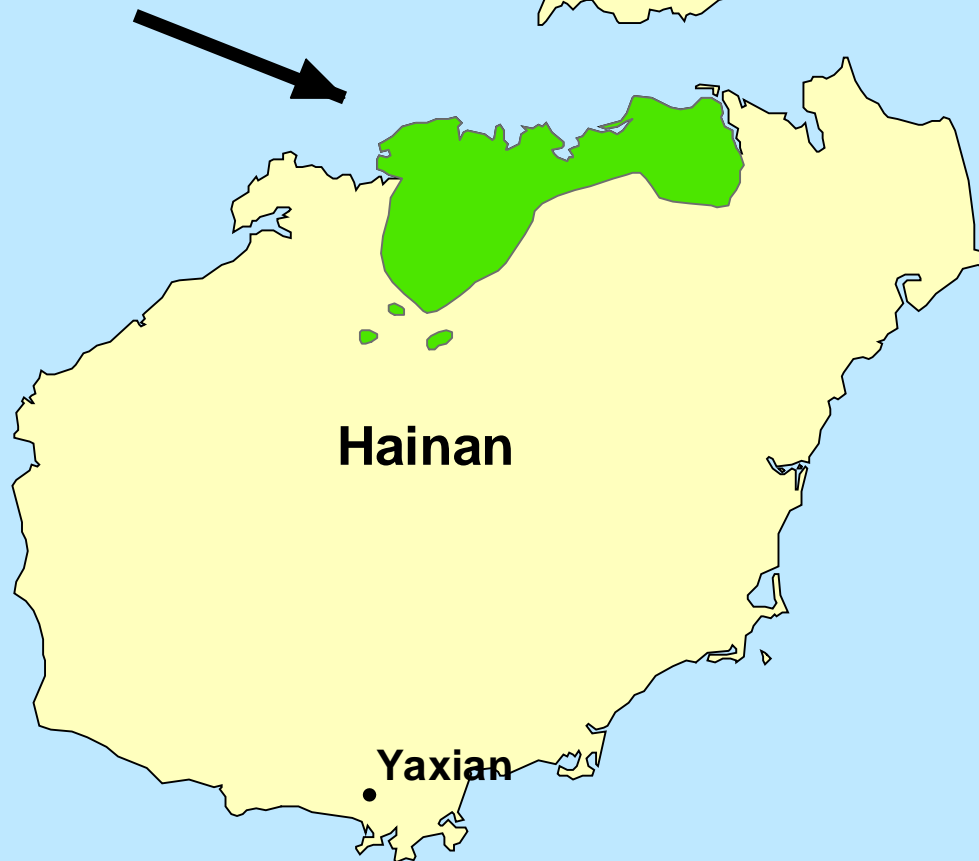

# Linghua

0 40 80 120 Km

[www.joshuaproject.net](http://www.joshuaproject.net)

CHINA

Guangdong

Hainan

Yaxian

Geography from GMMS 2003, Global Mapping International  
Language Locations from World Language Mapping System 2003