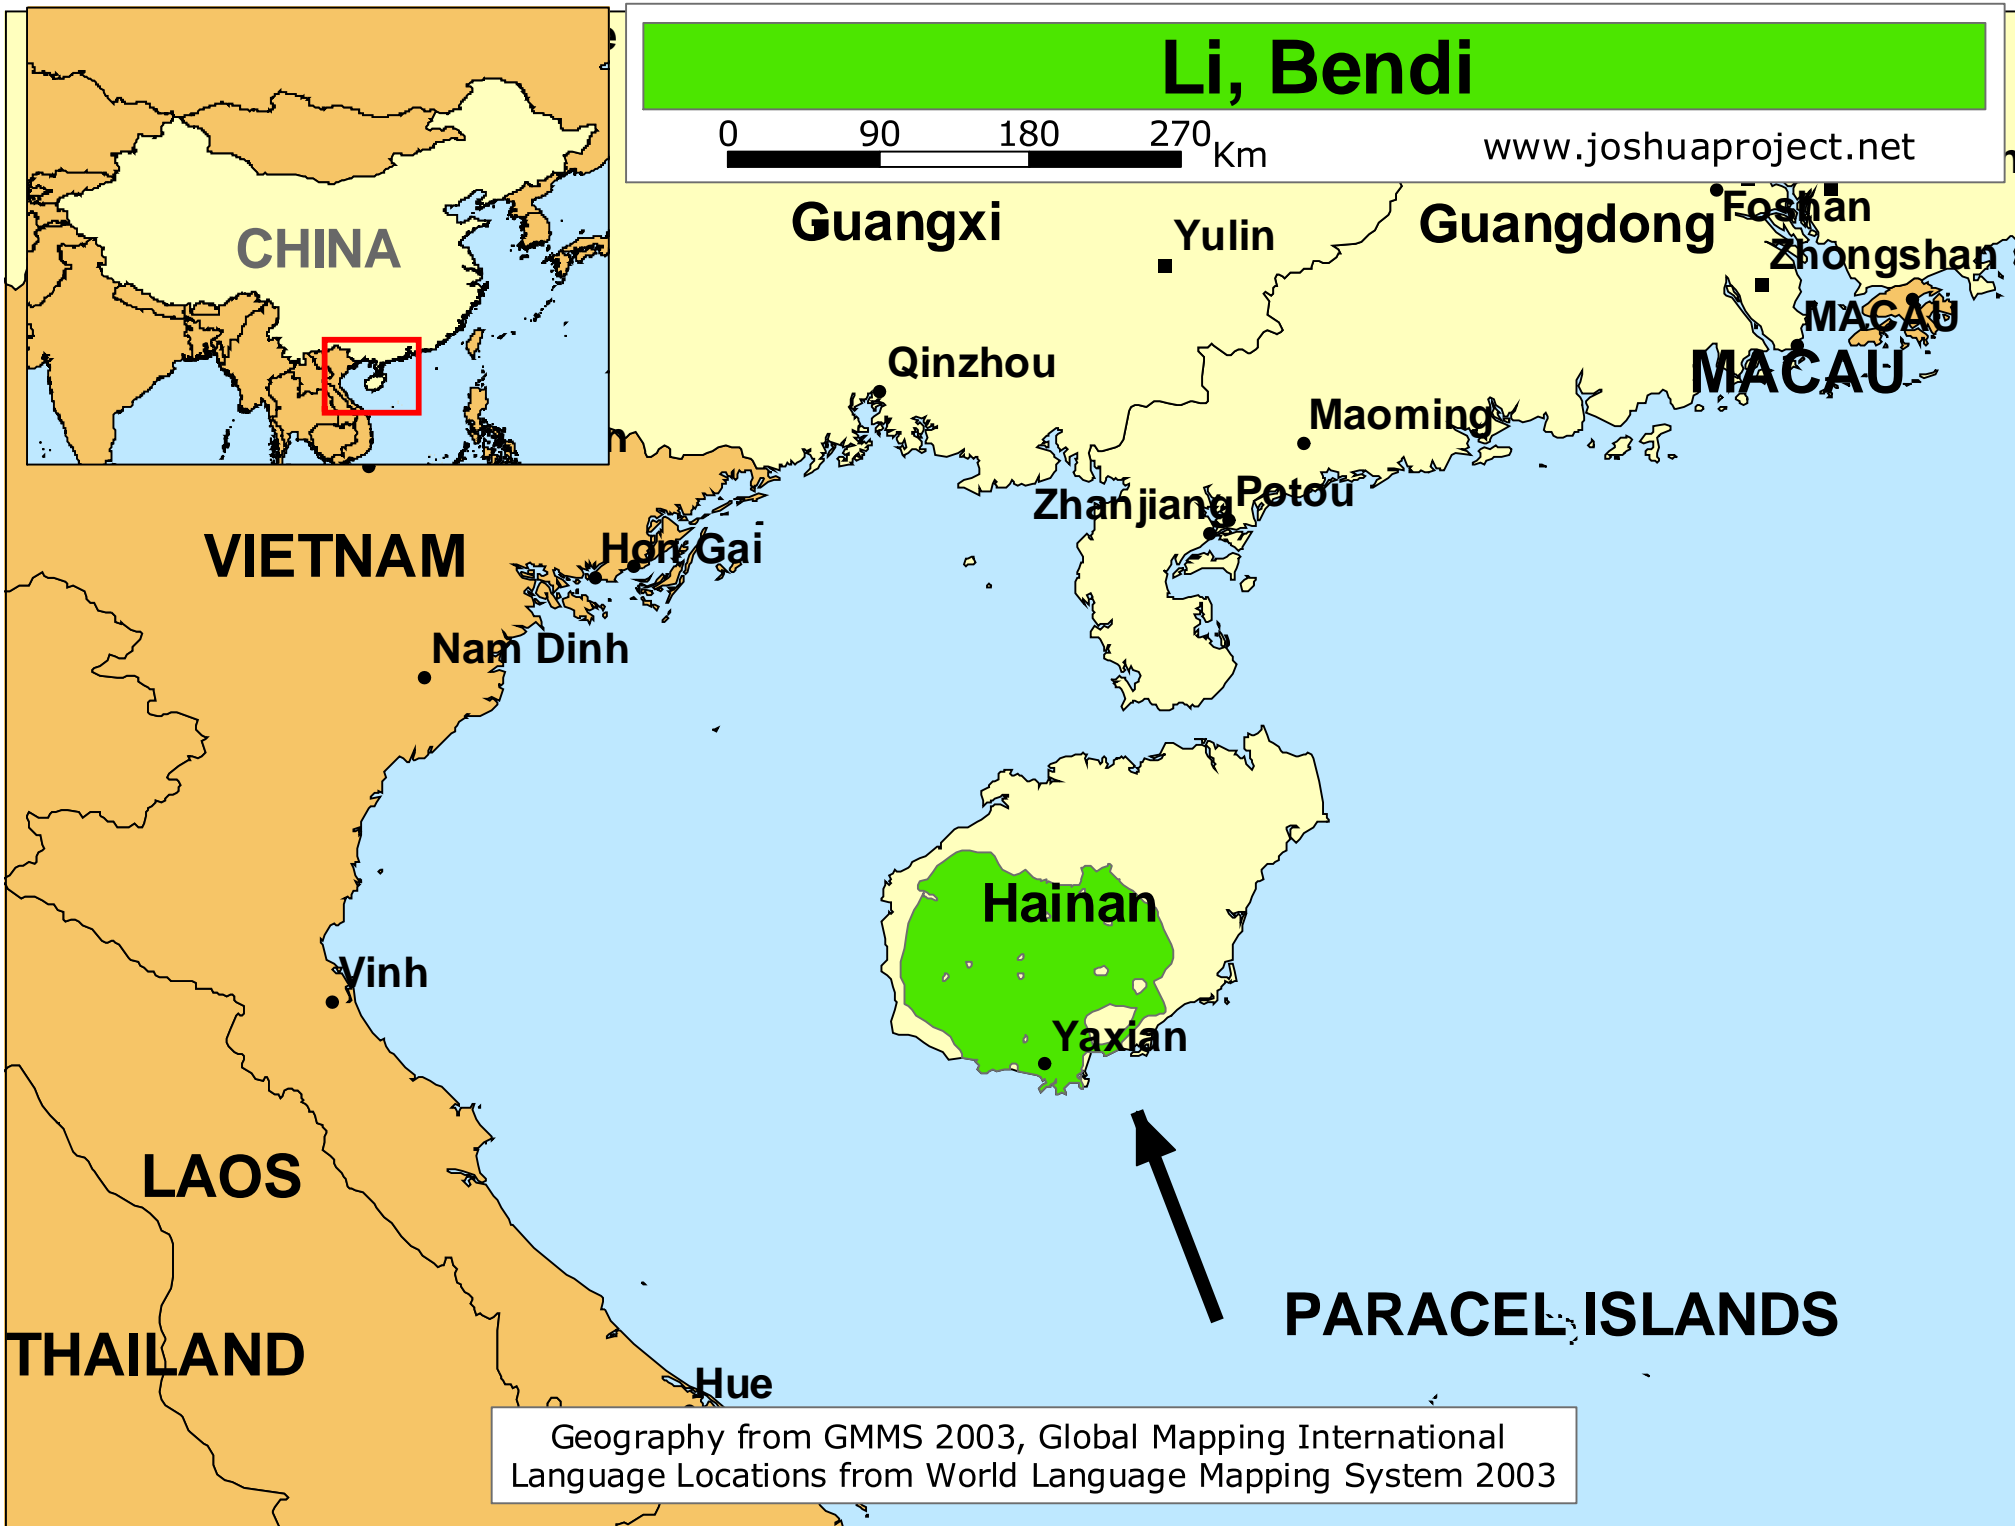

Li, Bendi

0 90 180 270 Km

www.joshuaproject.net

Geography from GMMS 2003, Global Mapping International
Language Locations from World Language Mapping System 2003