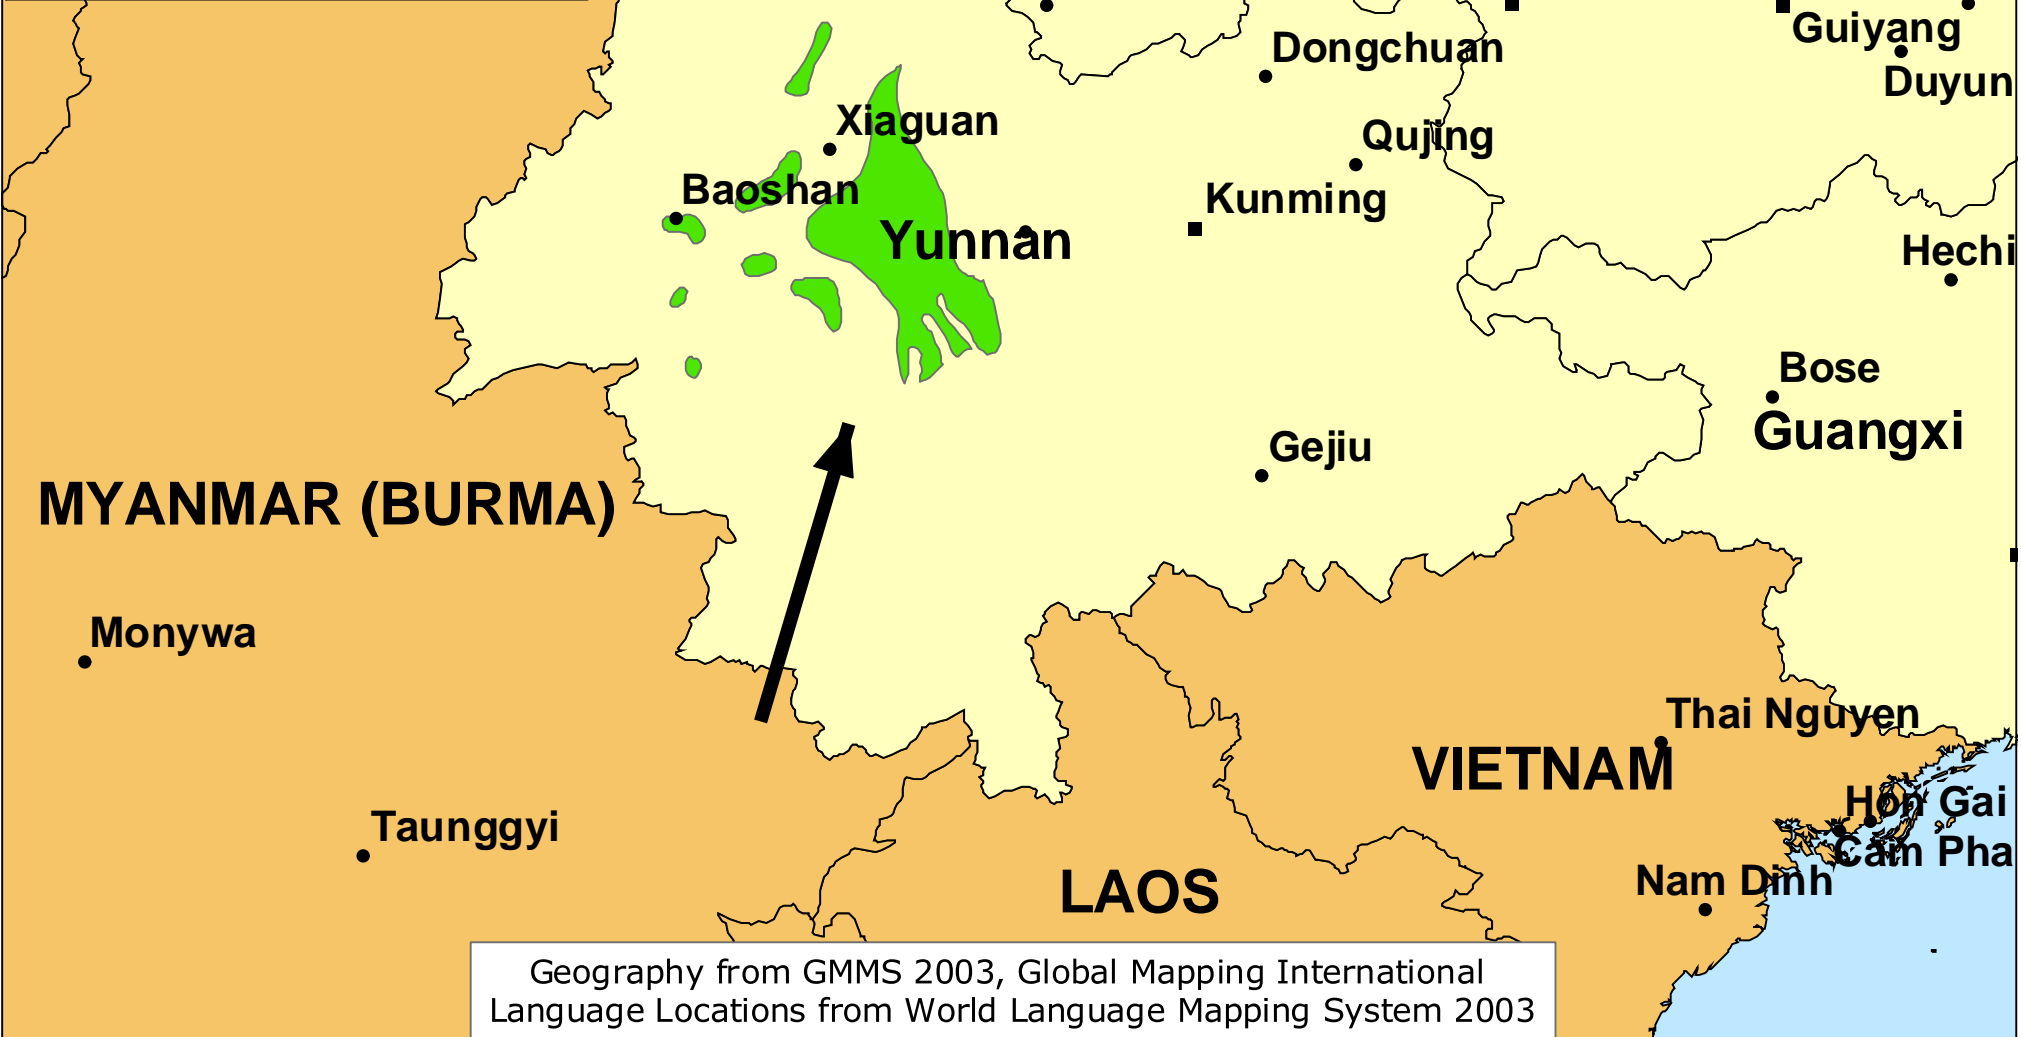

Laluo, Jiantou

0 110 220 330 Km

www.joshuaproject.net

Geography from GMMS 2003, Global Mapping International
Language Locations from World Language Mapping System 2003