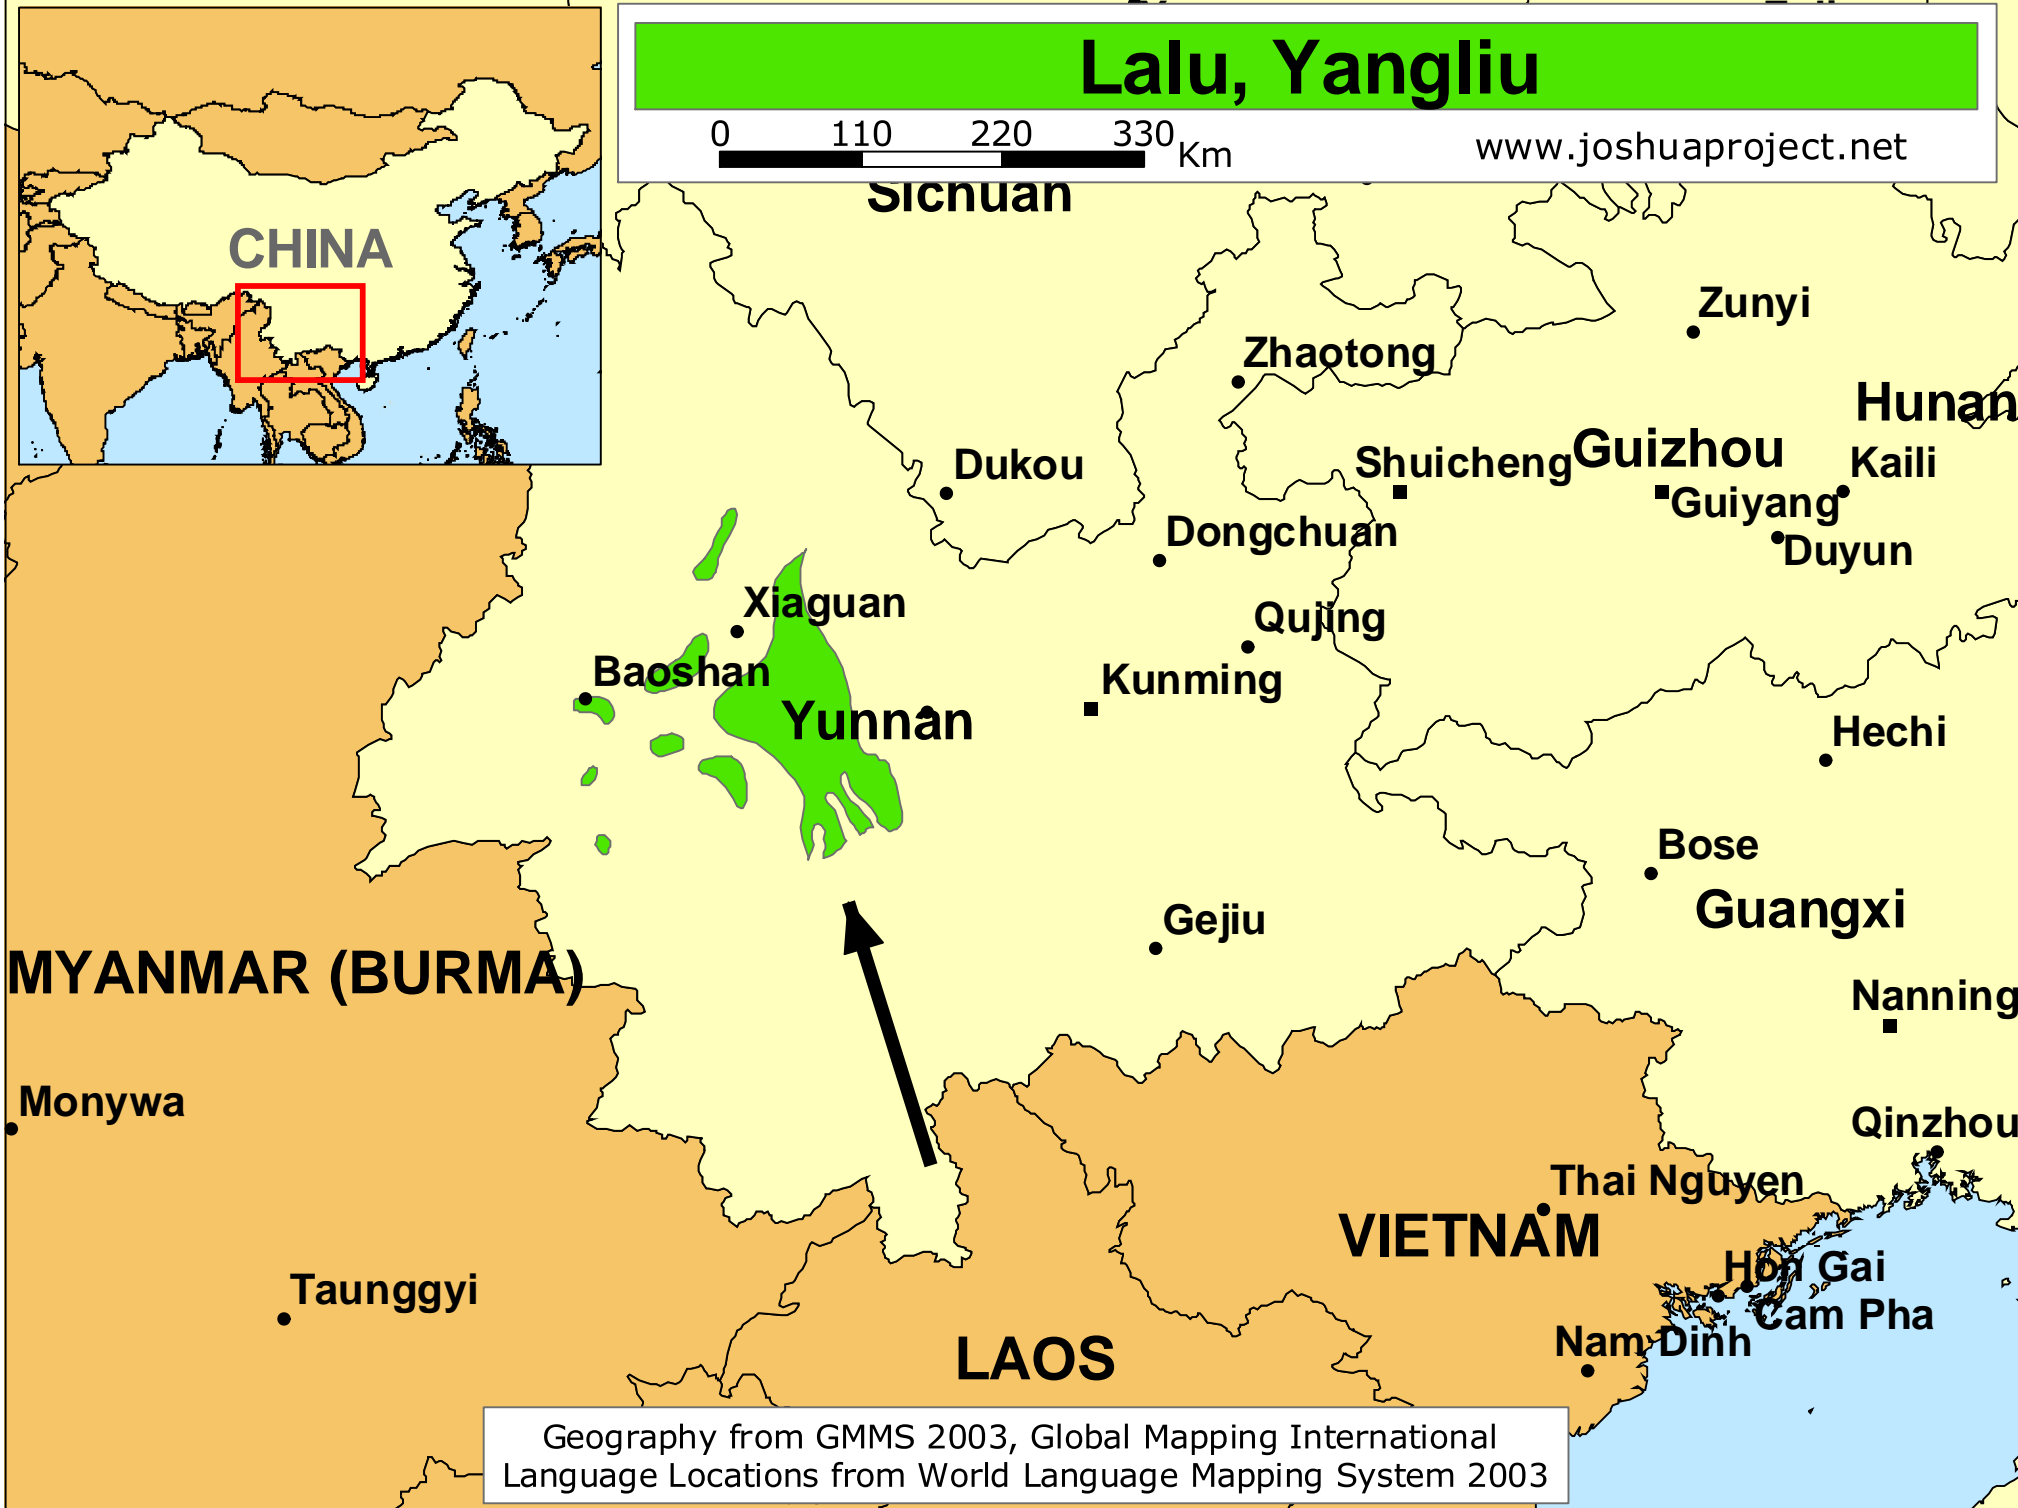

# Lalu, Yangliu

0 110 220 330 Km

www.joshuaproject.net

Geography from GMMS 2003, Global Mapping International  
Language Locations from World Language Mapping System 2003