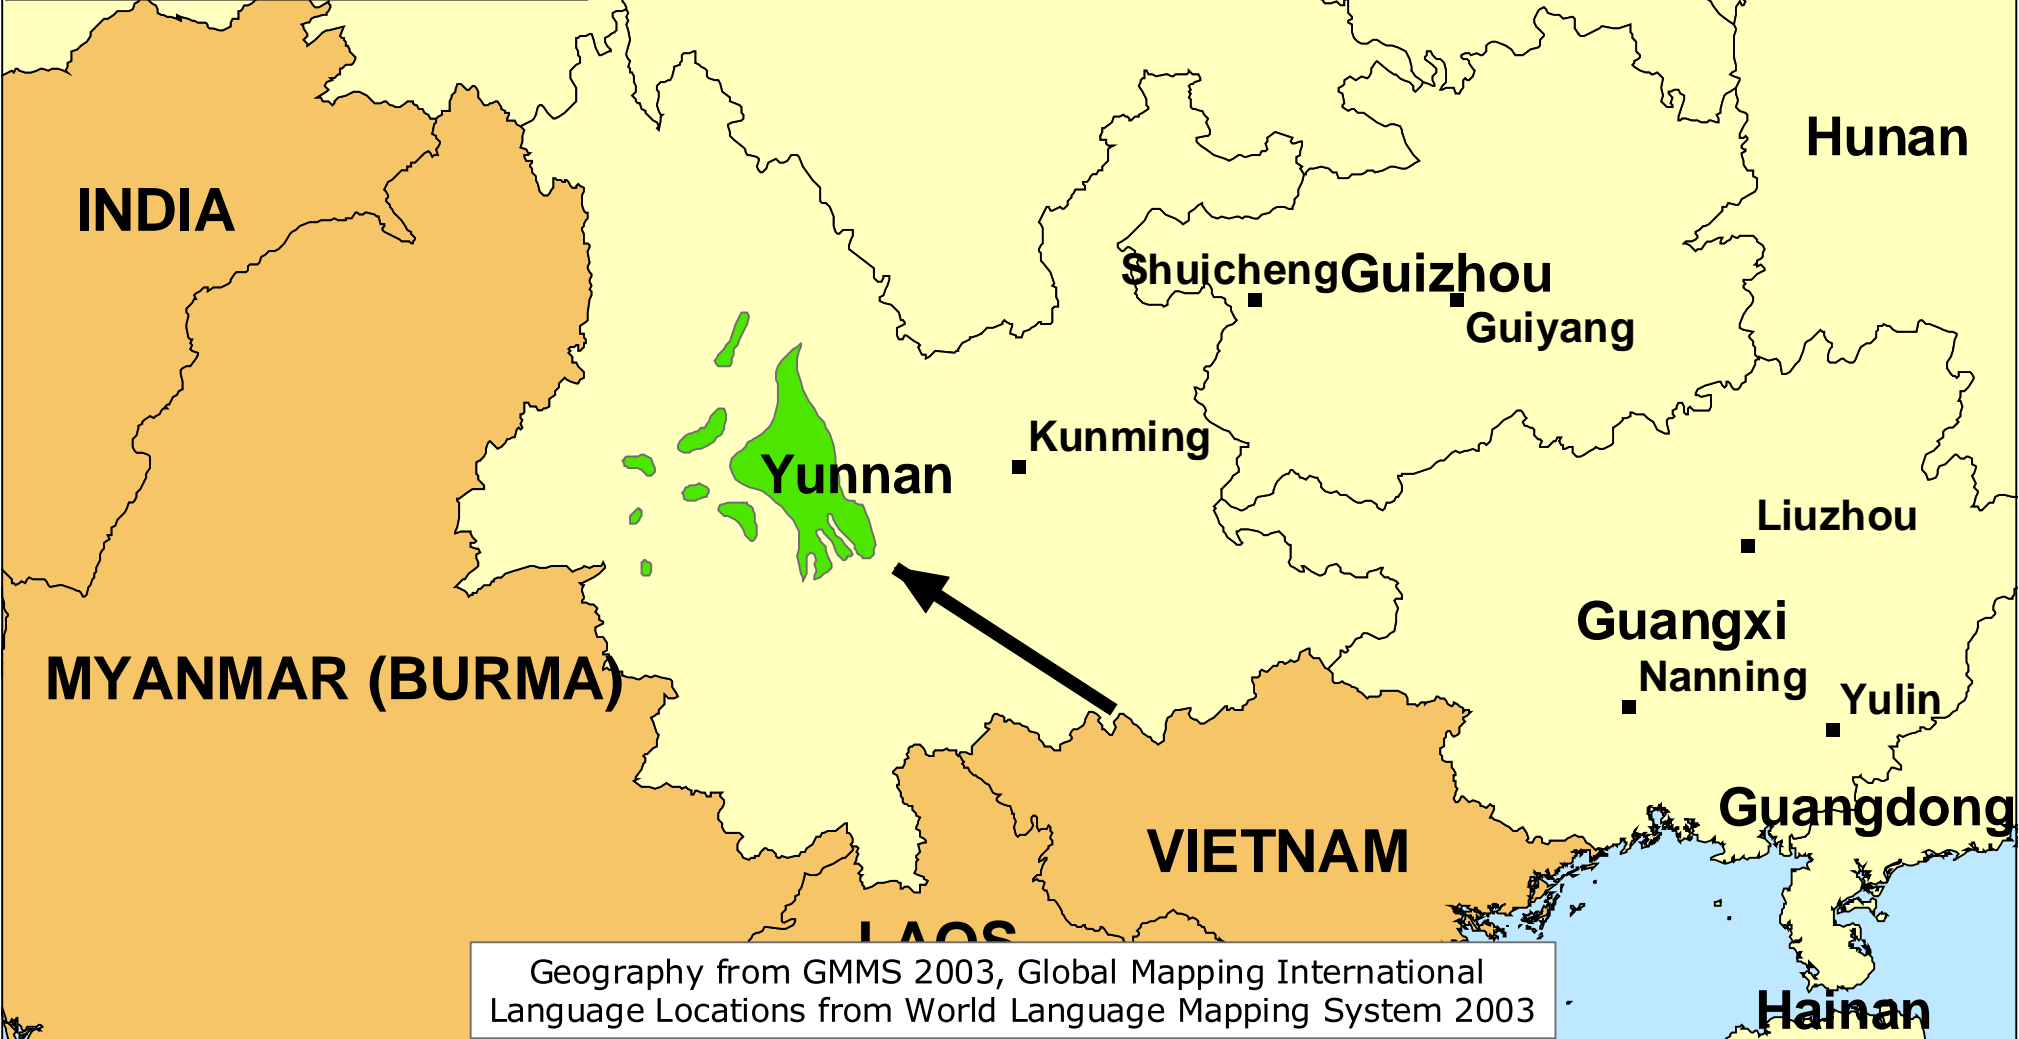

# Lalu, Xuzhang

0 150 300 450 Km

[www.joshuaproject.net](http://www.joshuaproject.net)

Geography from GMMS 2003, Global Mapping International  
Language Locations from World Language Mapping System 2003