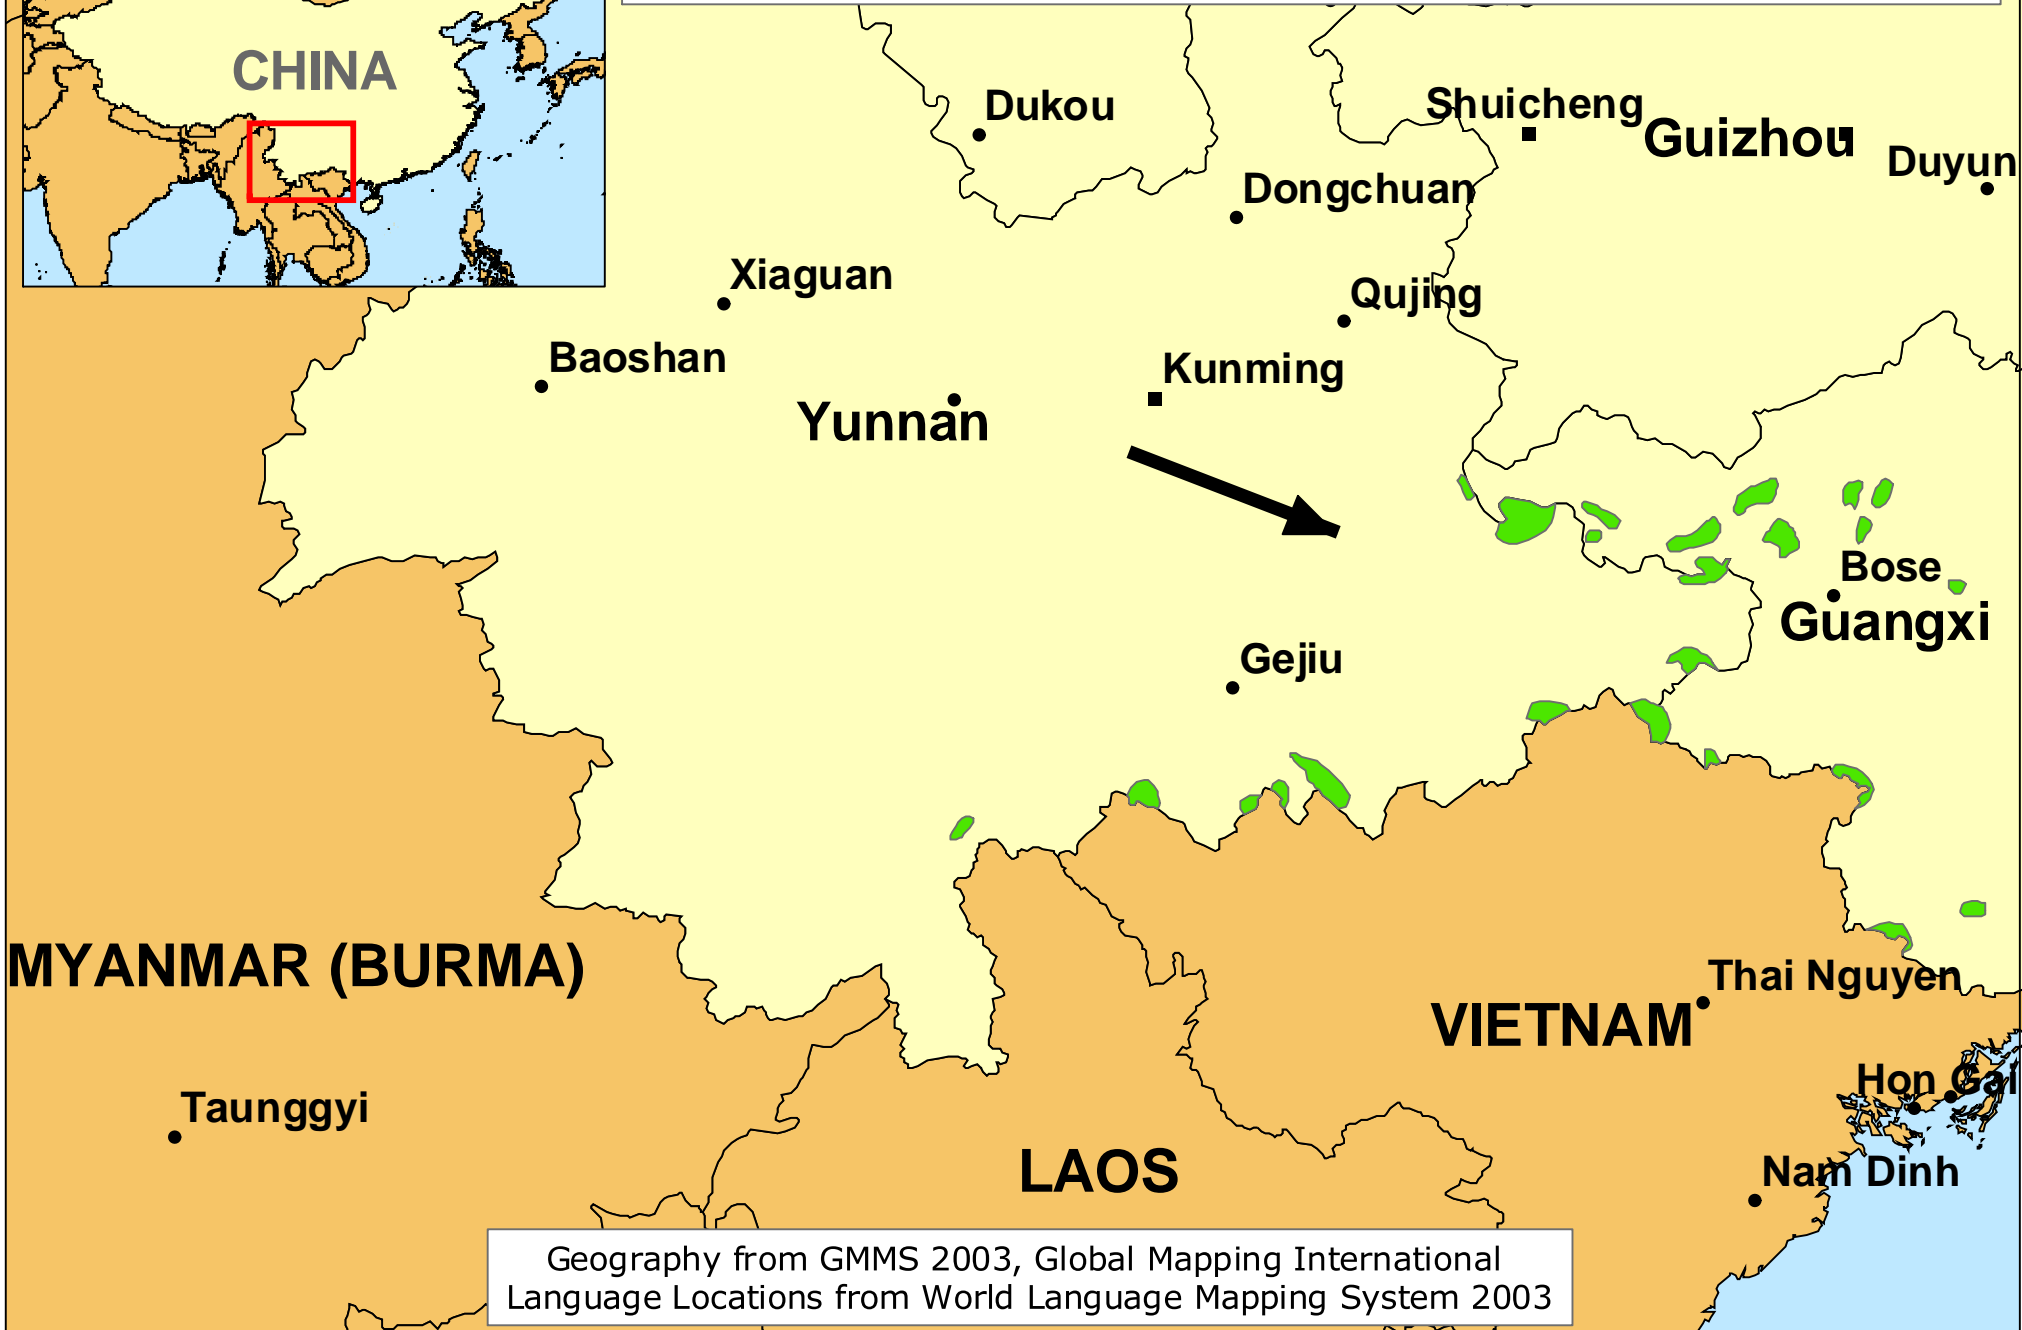

Iu Mien, Changping

0 90 180 270 Km

www.joshuaproject.net

Geography from GMMS 2003, Global Mapping International
Language Locations from World Language Mapping System 2003