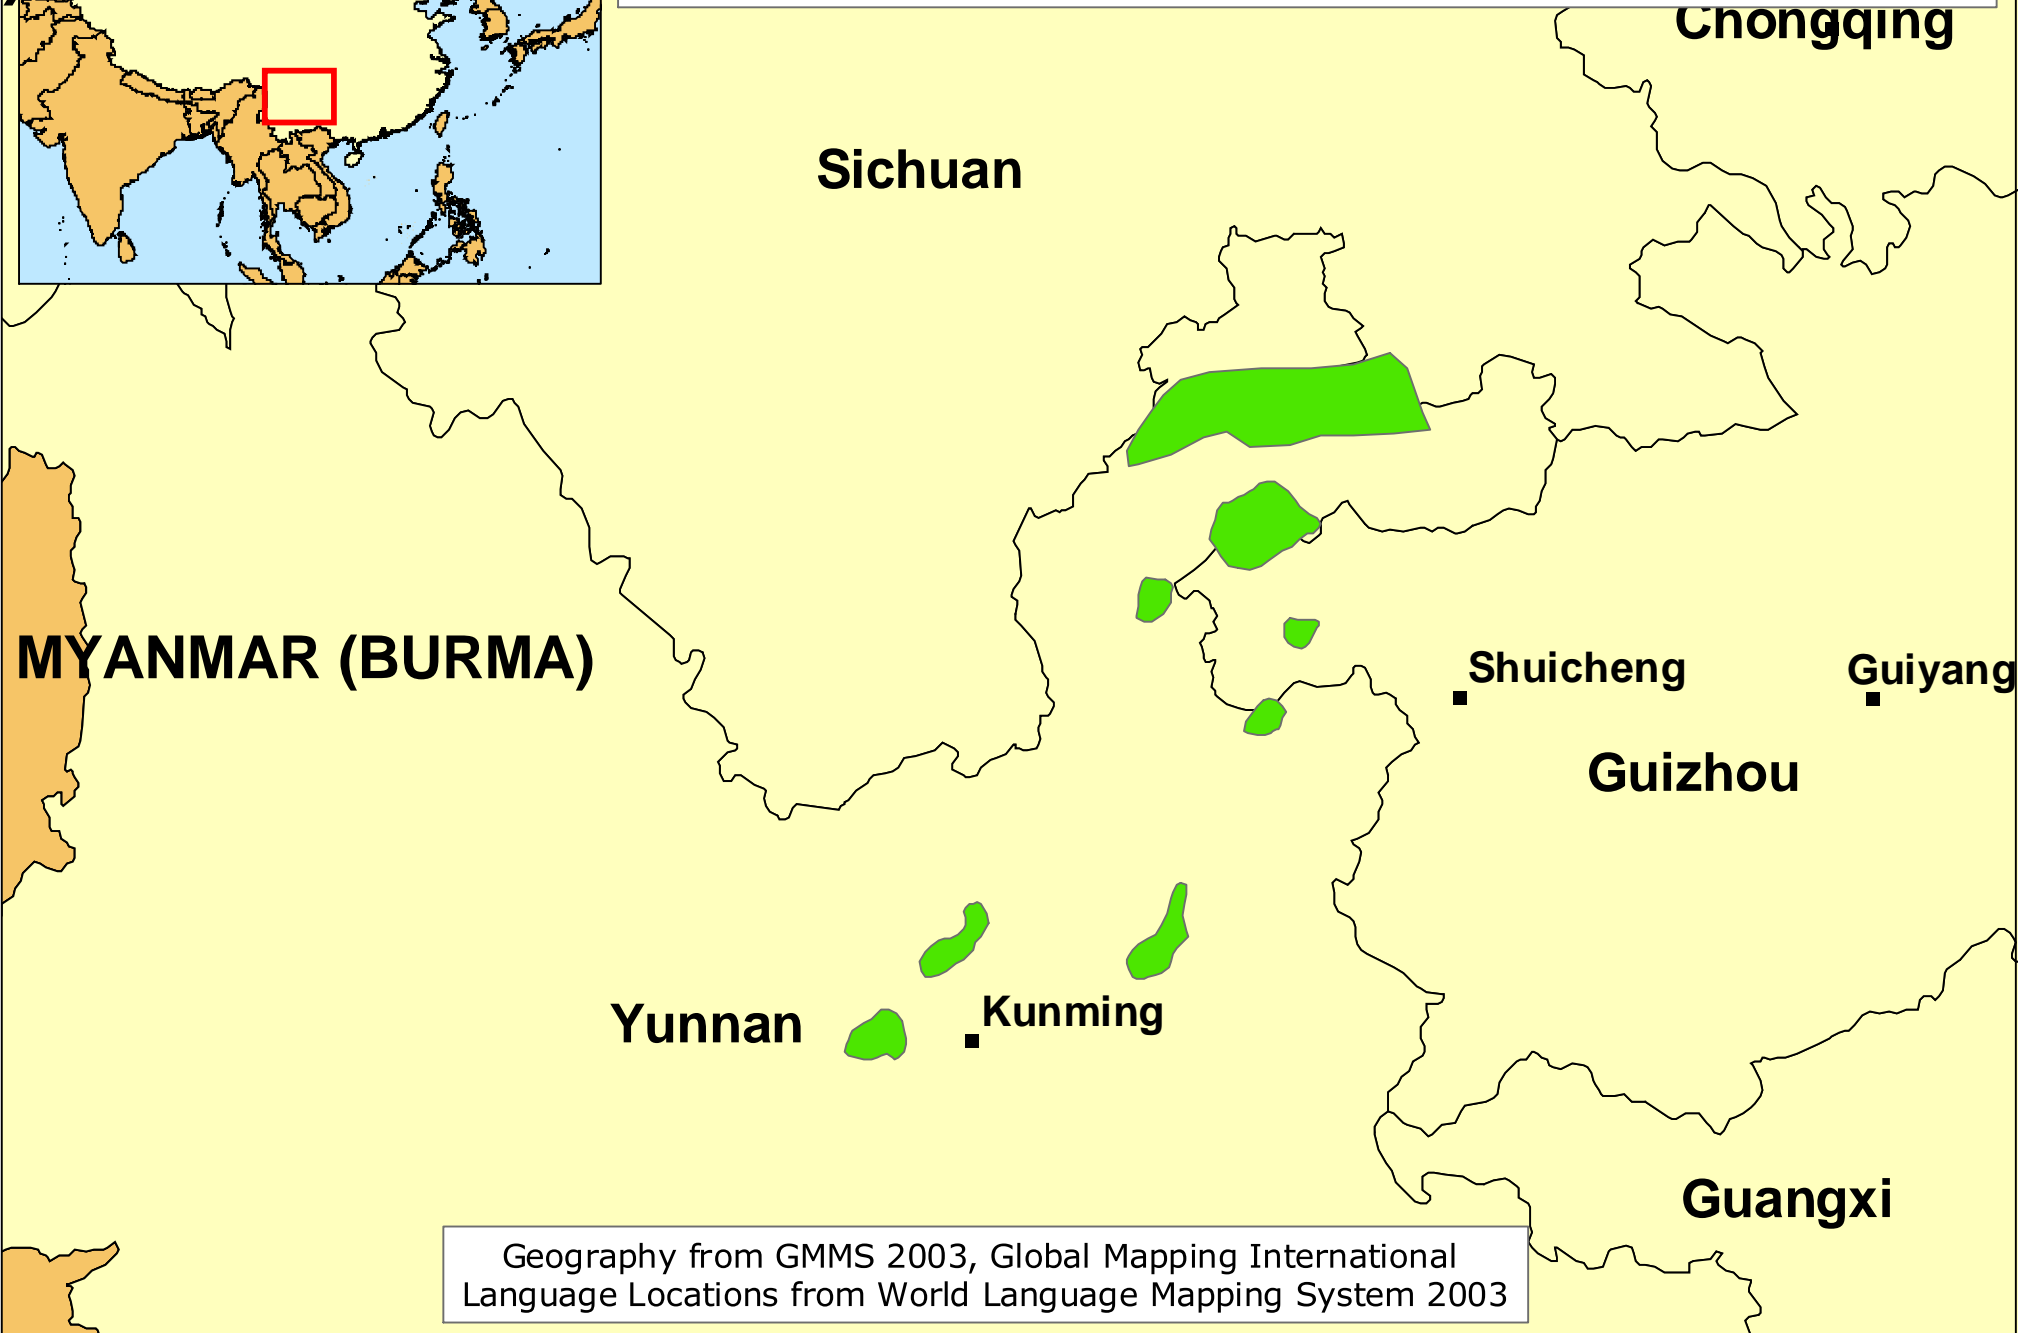

# Miao, Hua of China

0 80 160 240 Km

[www.joshuaproject.net](http://www.joshuaproject.net)

Geography from GMMS 2003, Global Mapping International  
Language Locations from World Language Mapping System 2003