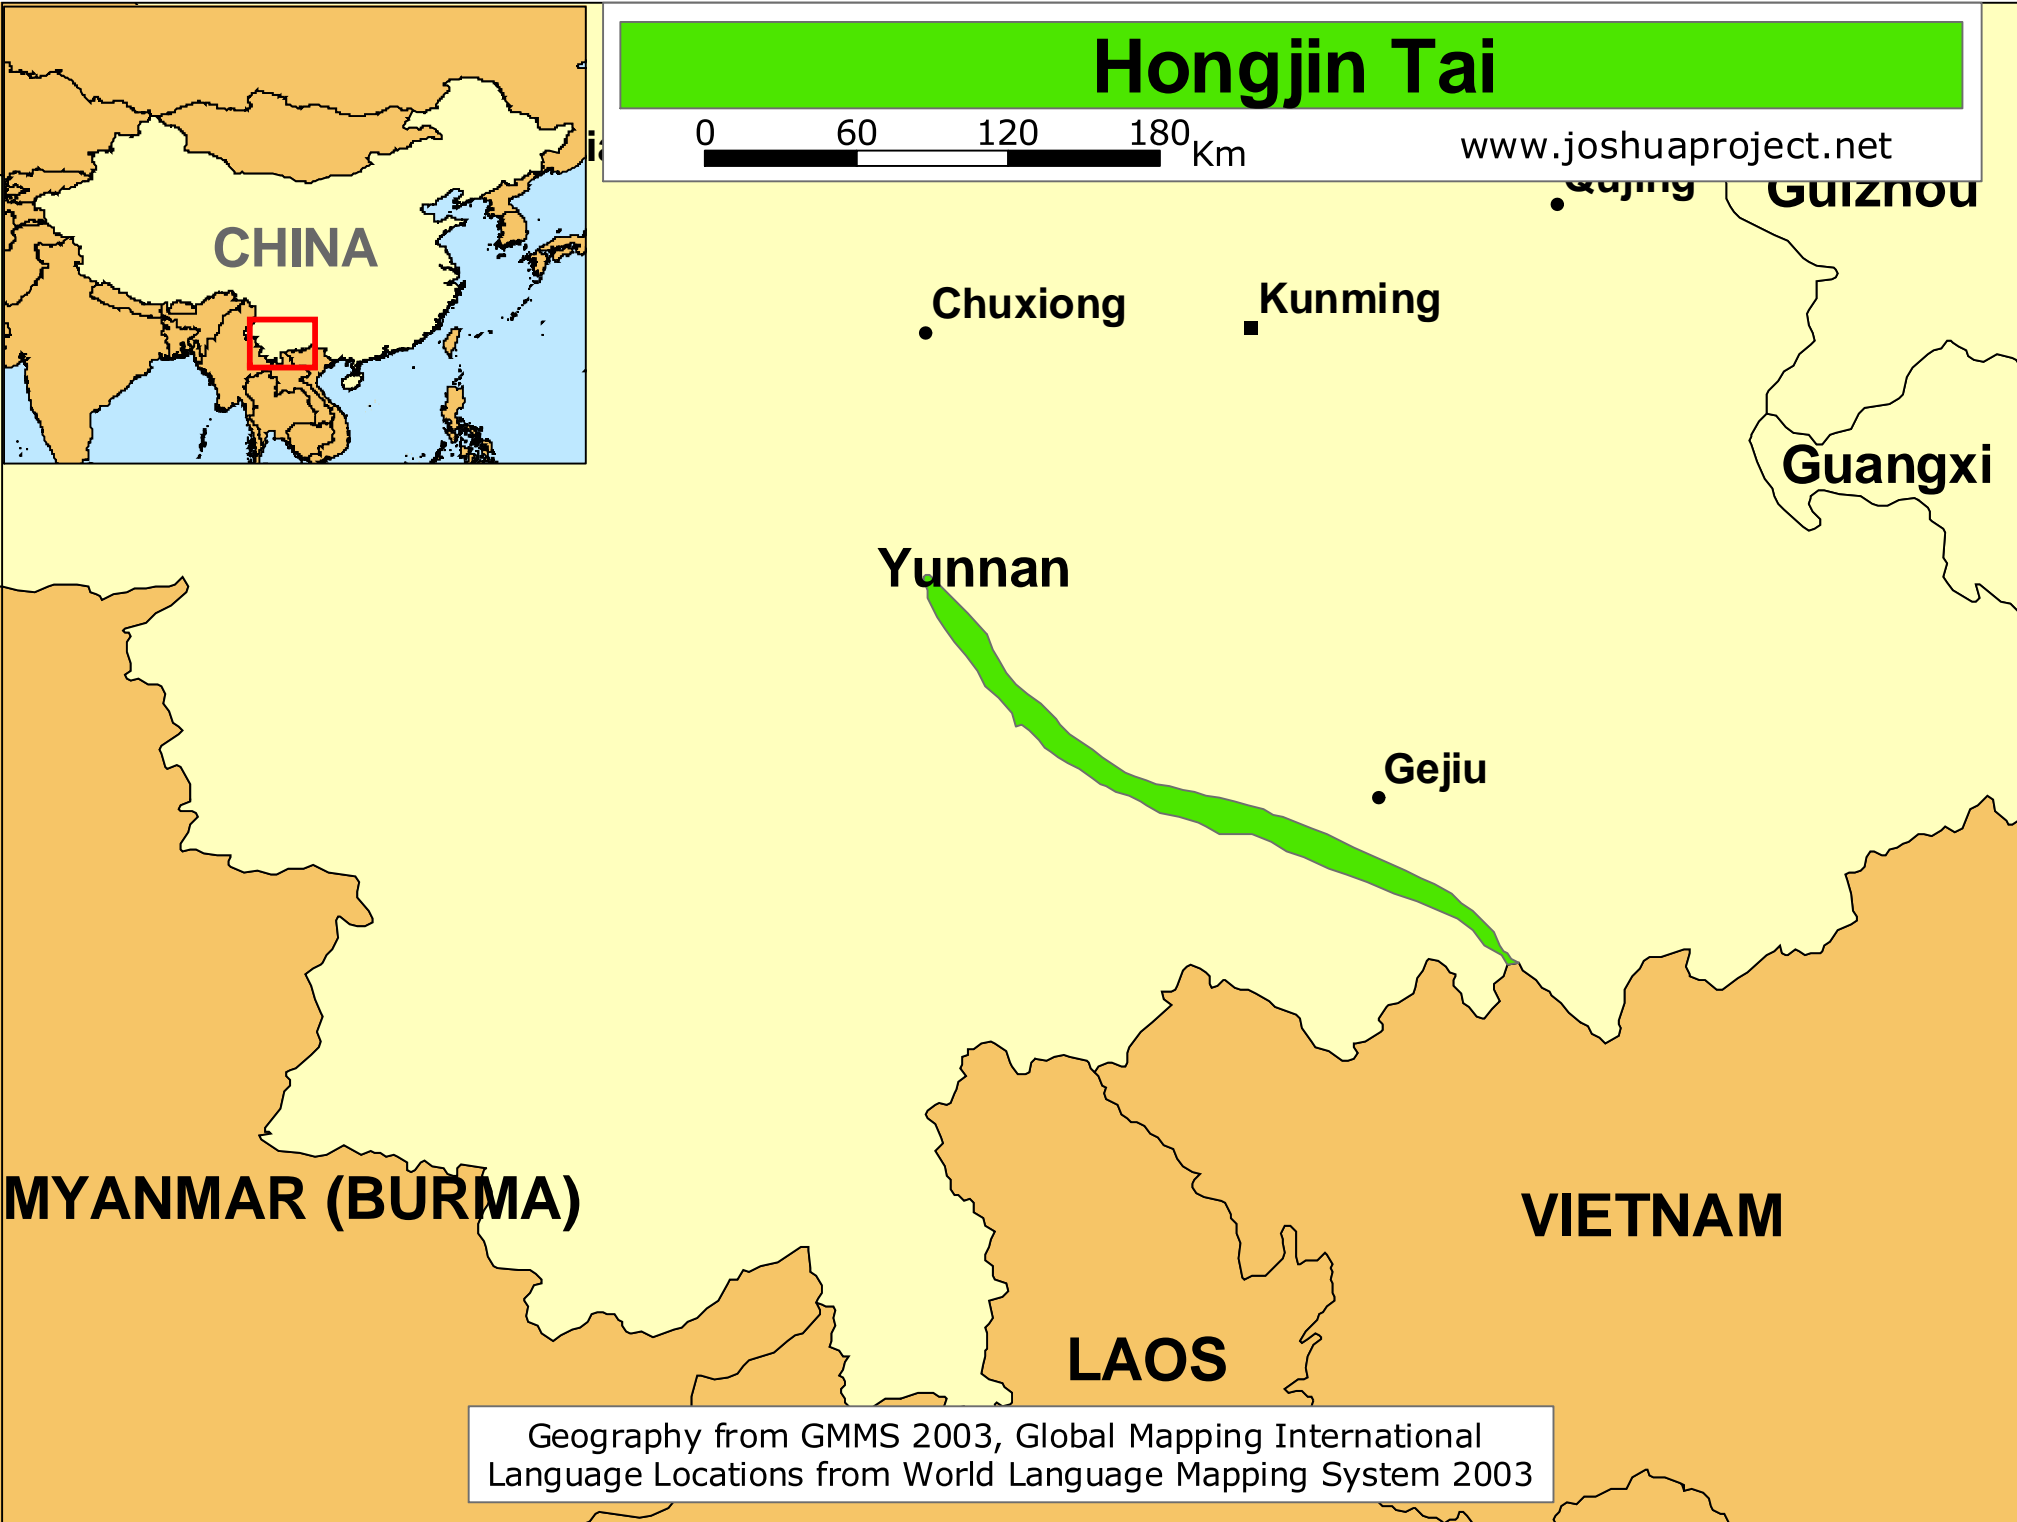

Hongjin Tai

0 60 120 180 Km

www.joshuaproject.net

Geography from GMMS 2003, Global Mapping International
Language Locations from World Language Mapping System 2003