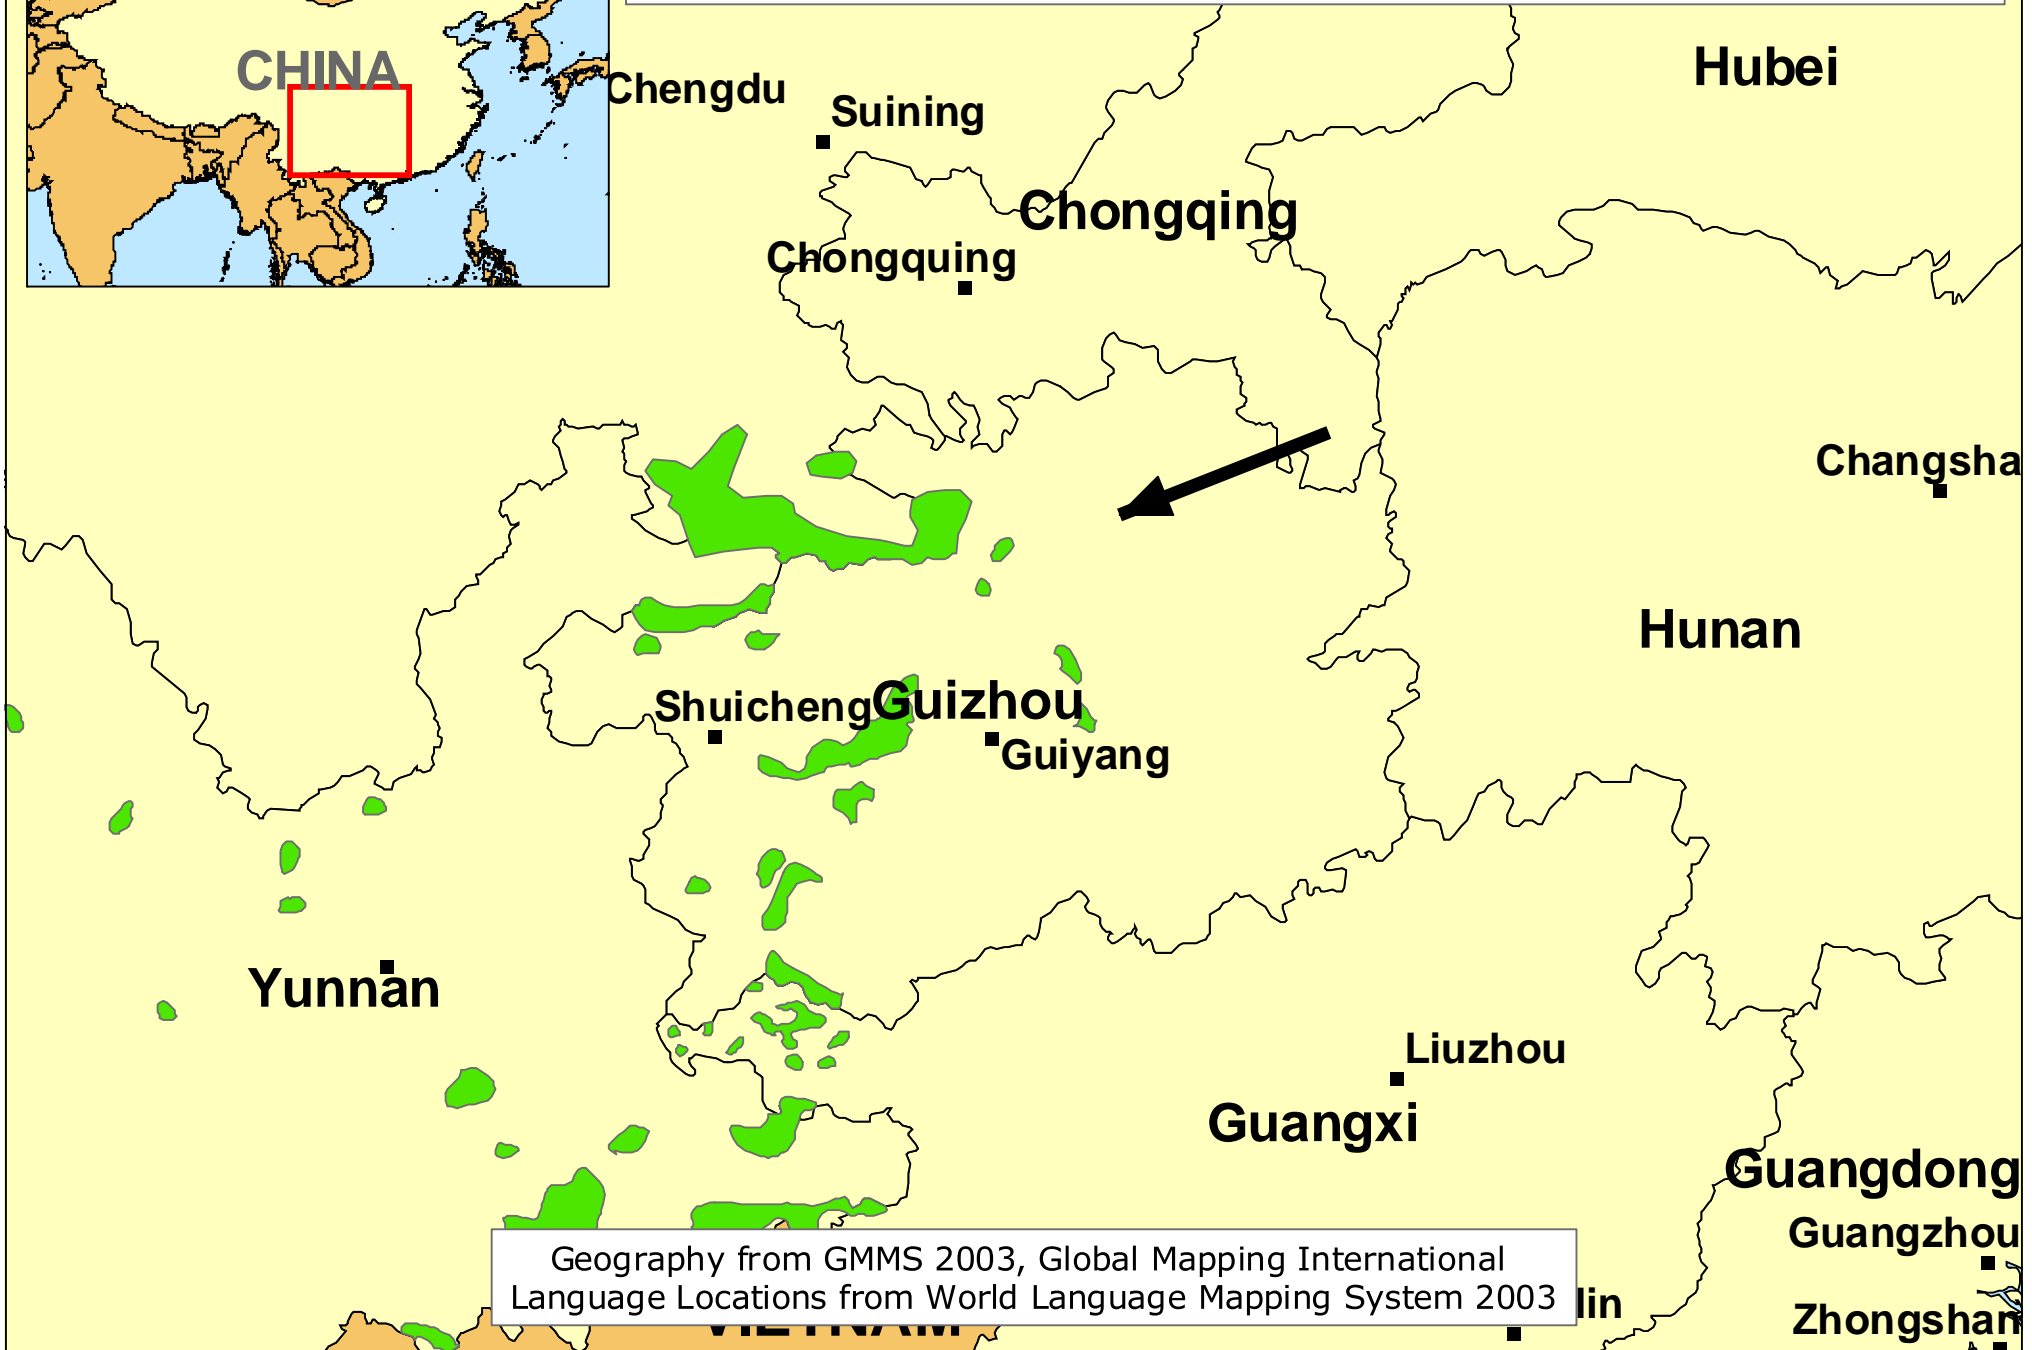

Miao, Changshu

0 100 200 300 Km

www.joshuaproject.net

Geography from GMMS 2003, Global Mapping International
Language Locations from World Language Mapping System 2003