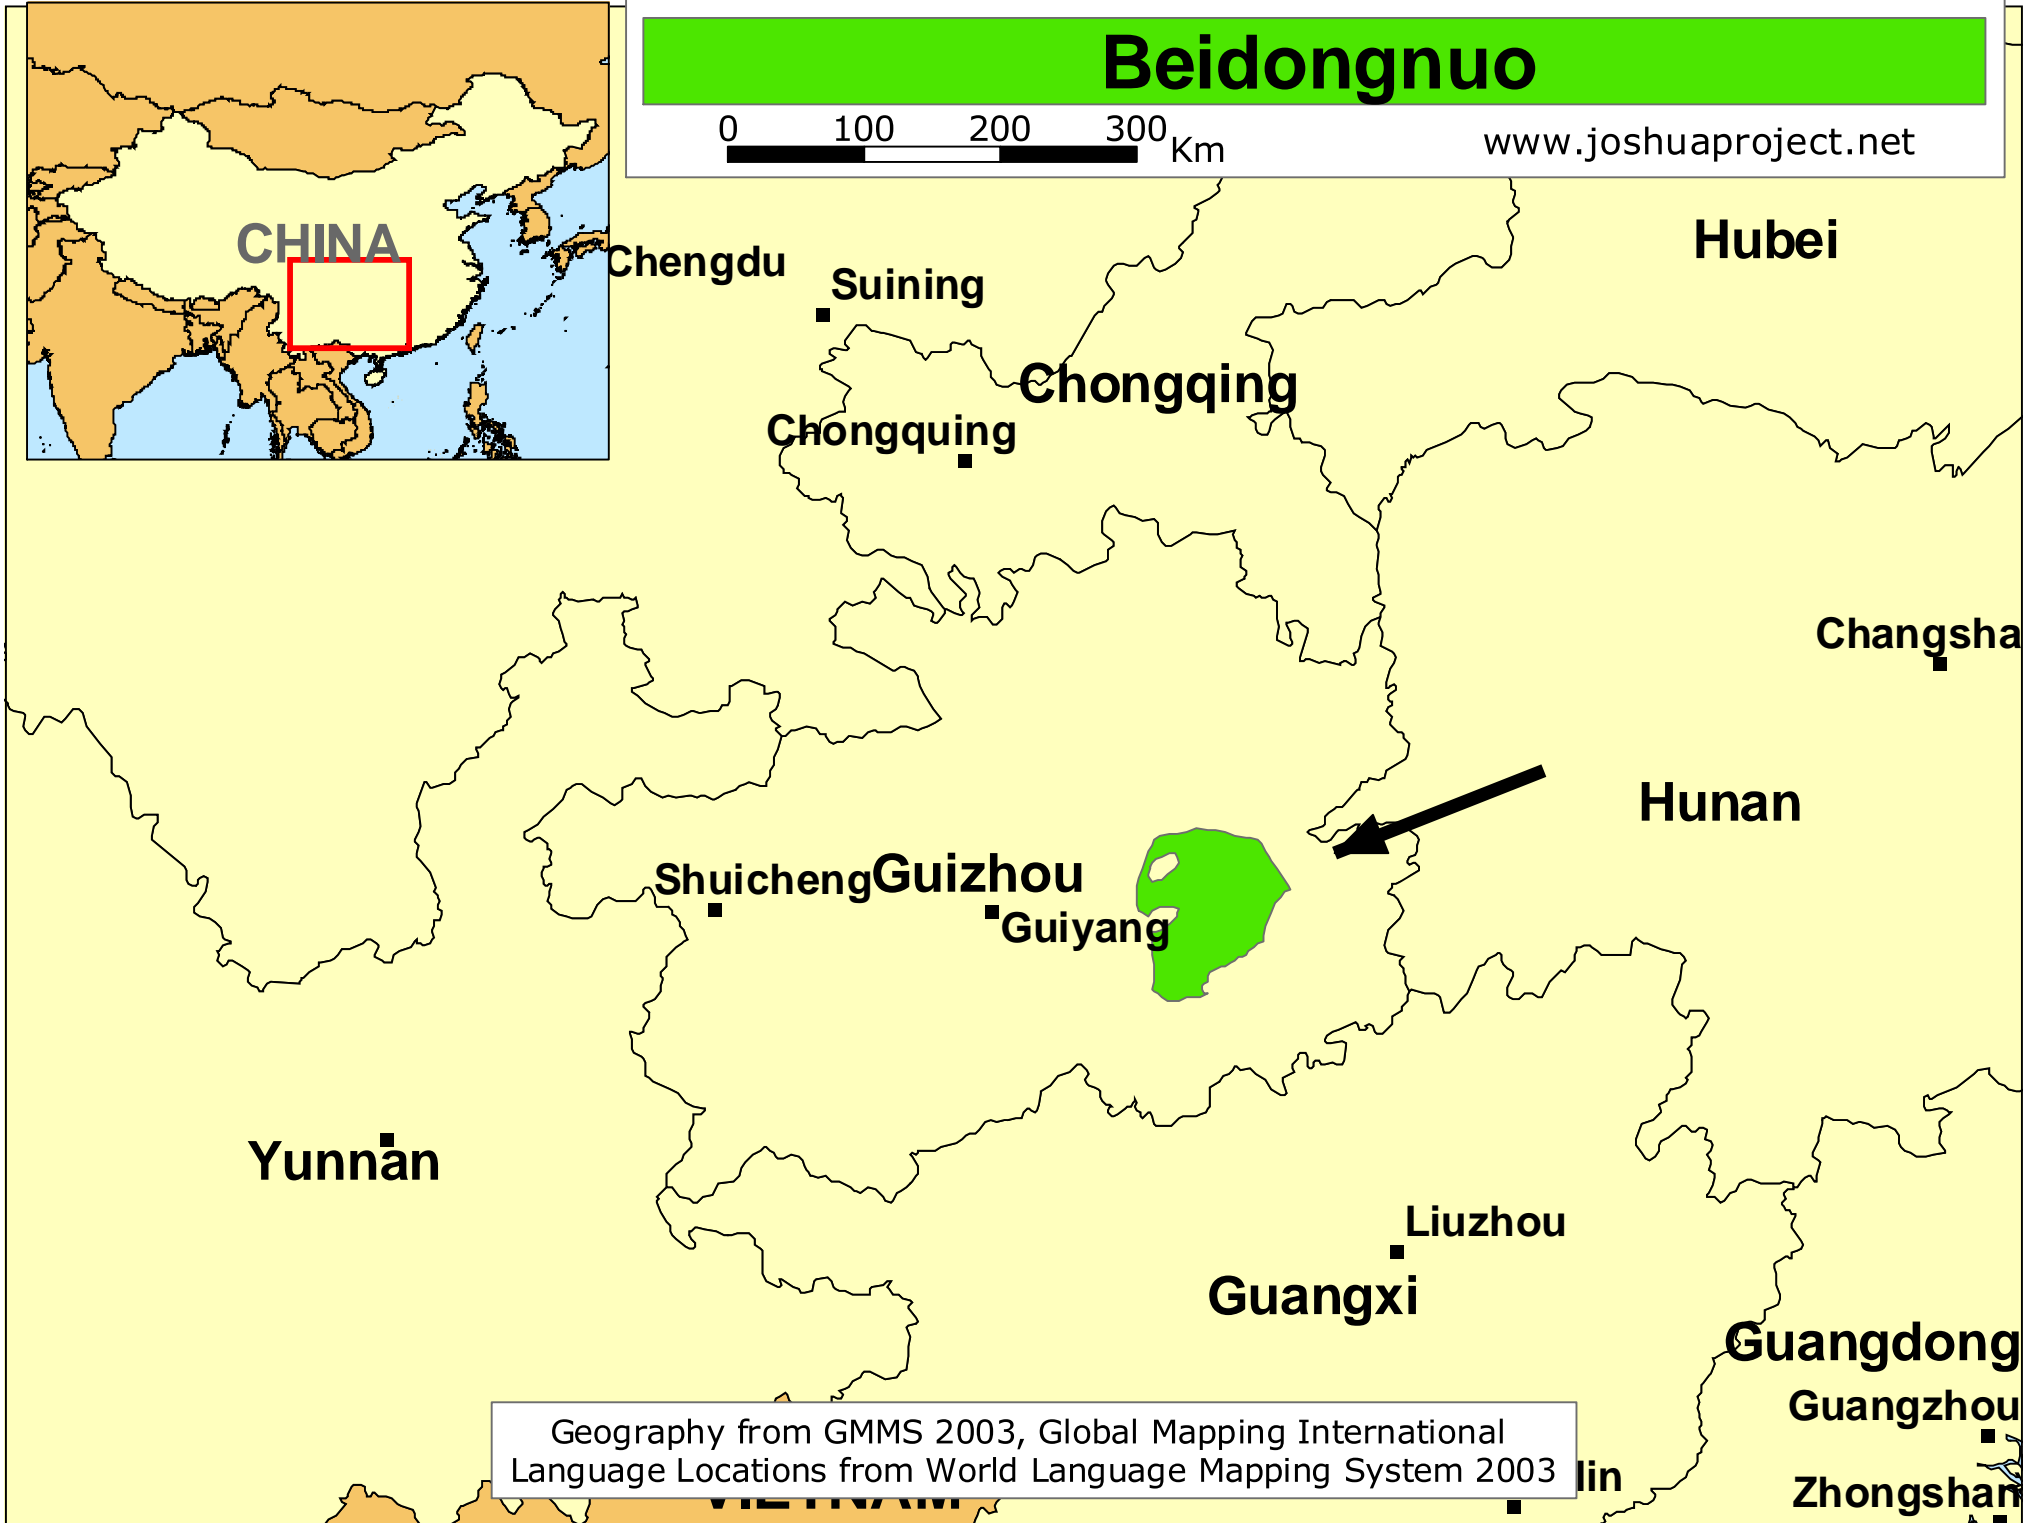

Beidongnuo

0 100 200 300 Km

www.joshuaproject.net

Geography from GMMS 2003, Global Mapping International
Language Locations from World Language Mapping System 2003