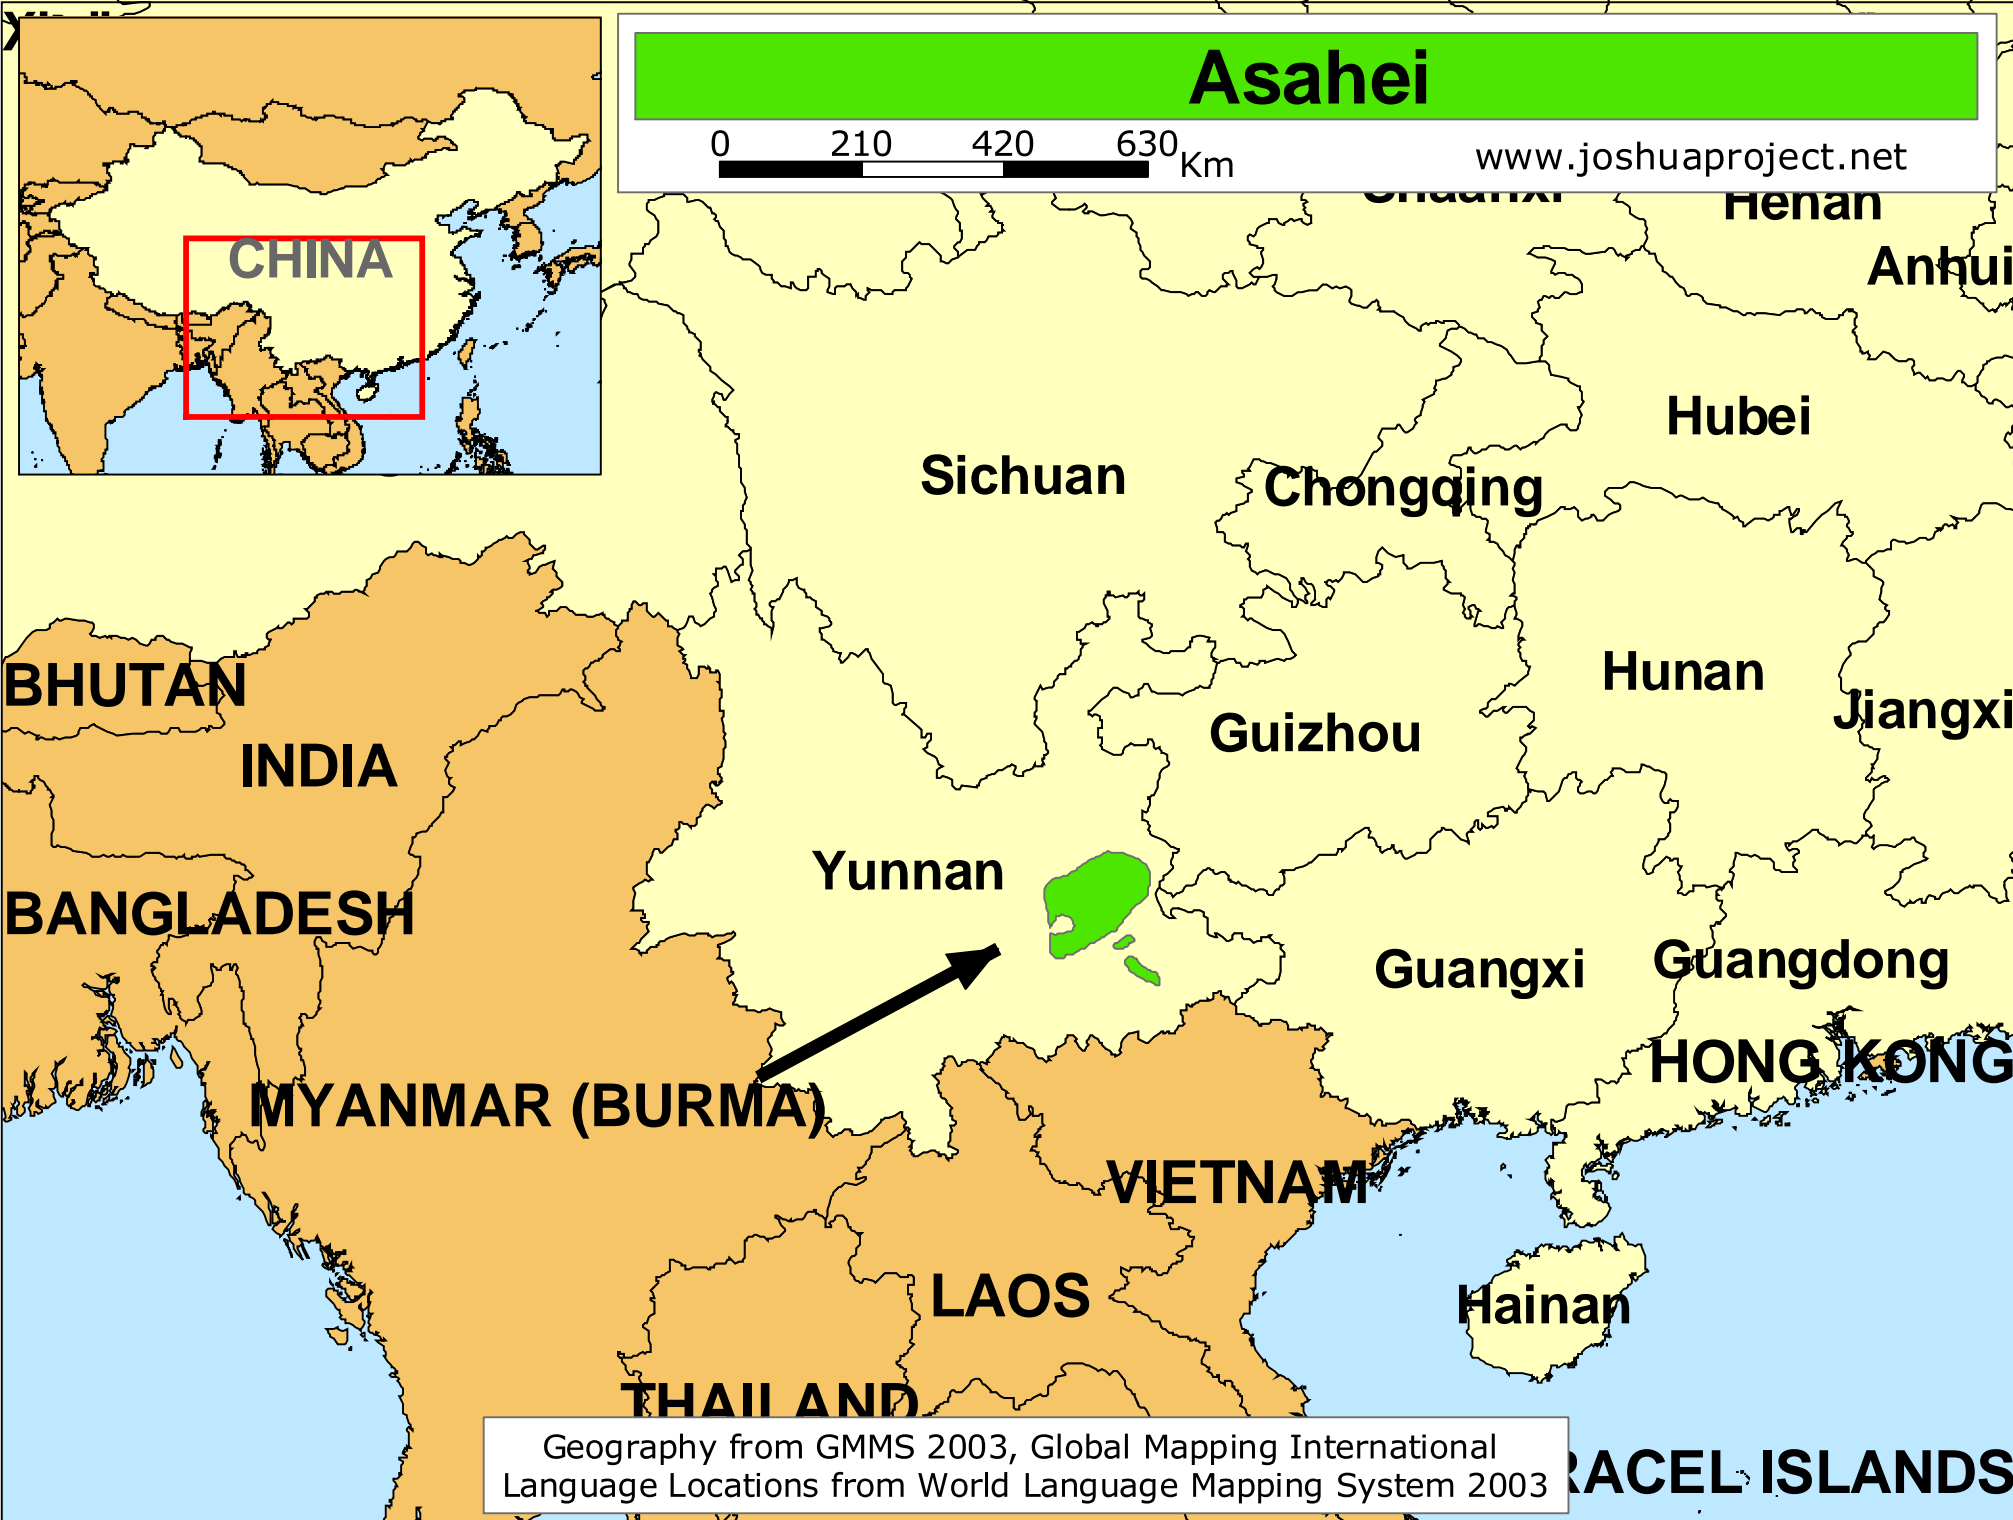

Asahei

0 210 420 630 Km

www.joshuaproject.net

Geography from GMMS 2003, Global Mapping International
Language Locations from World Language Mapping System 2003

MACEL ISLANDS