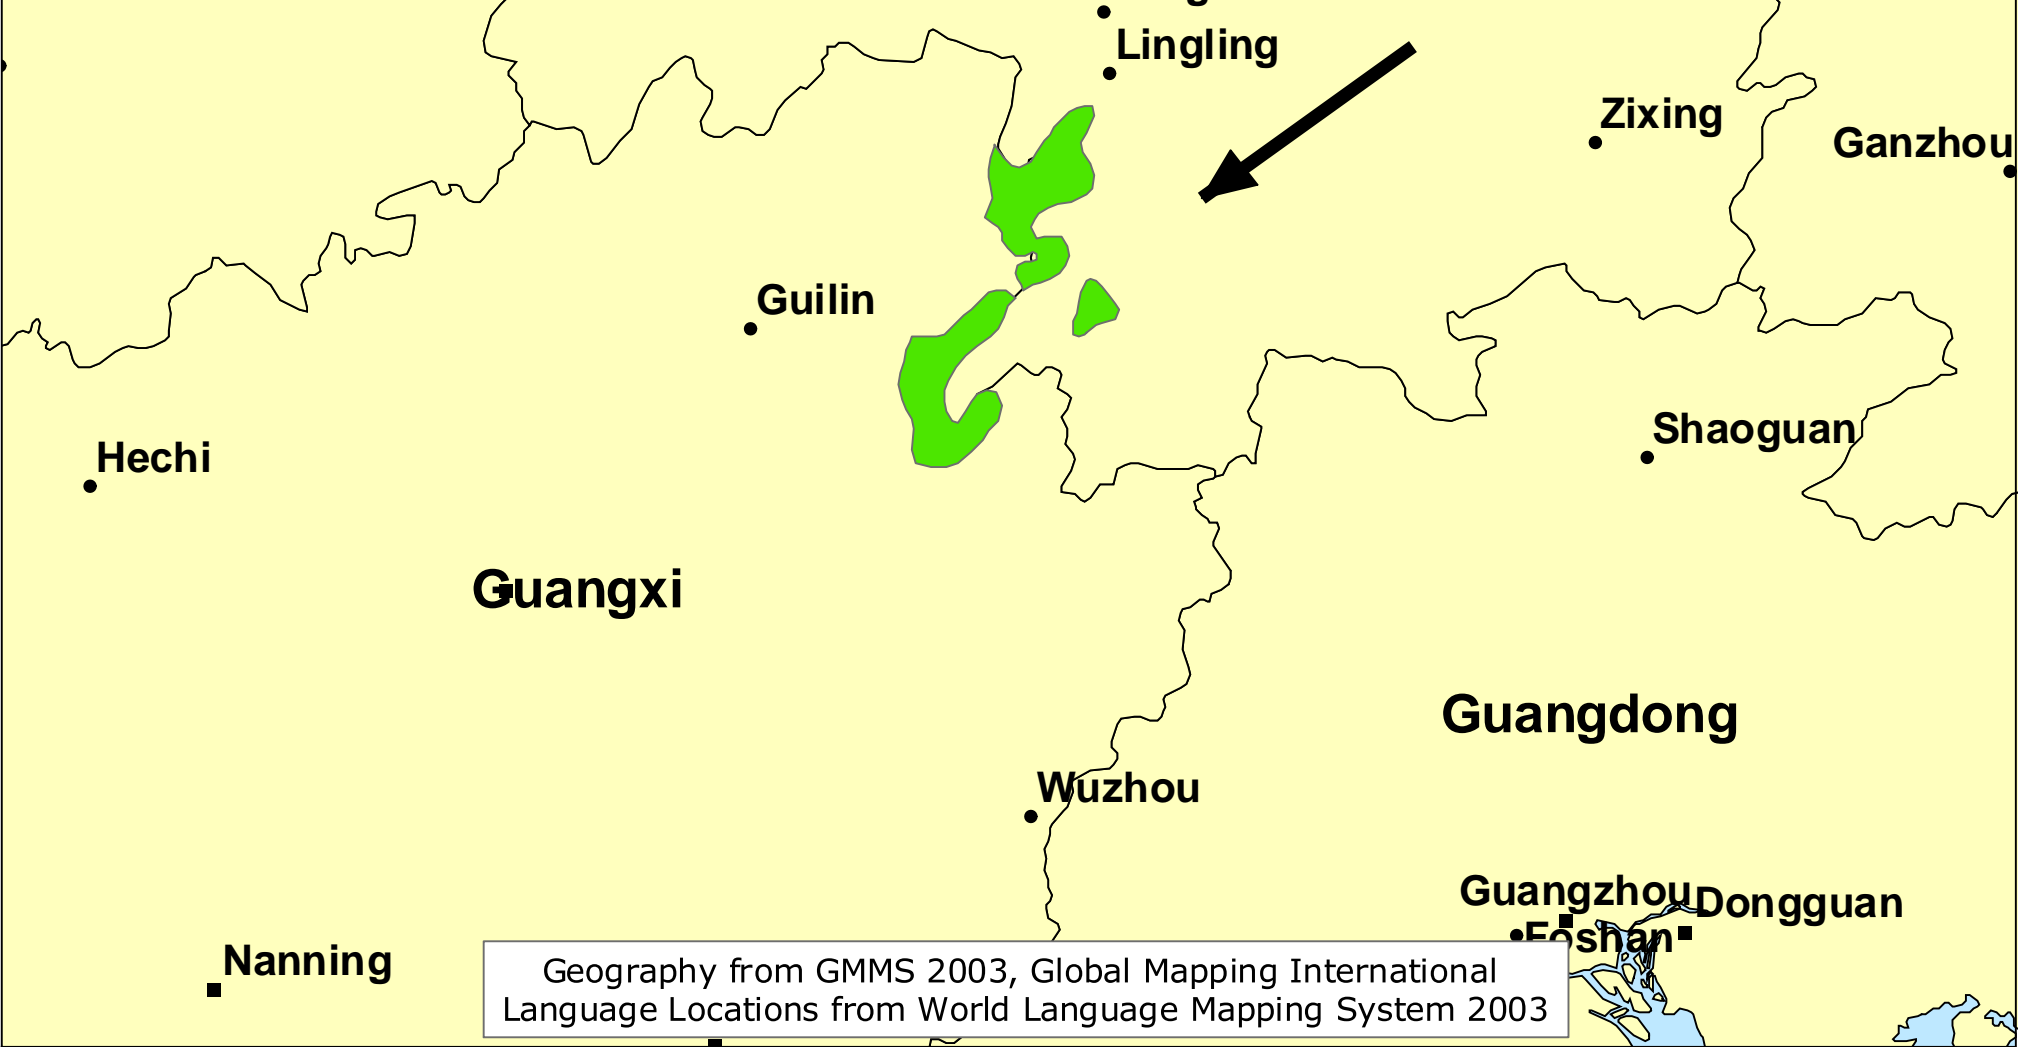

Ao Biao

0 60 120 180 Km

www.joshuaproject.net

Geography from GMMS 2003, Global Mapping International
Language Locations from World Language Mapping System 2003