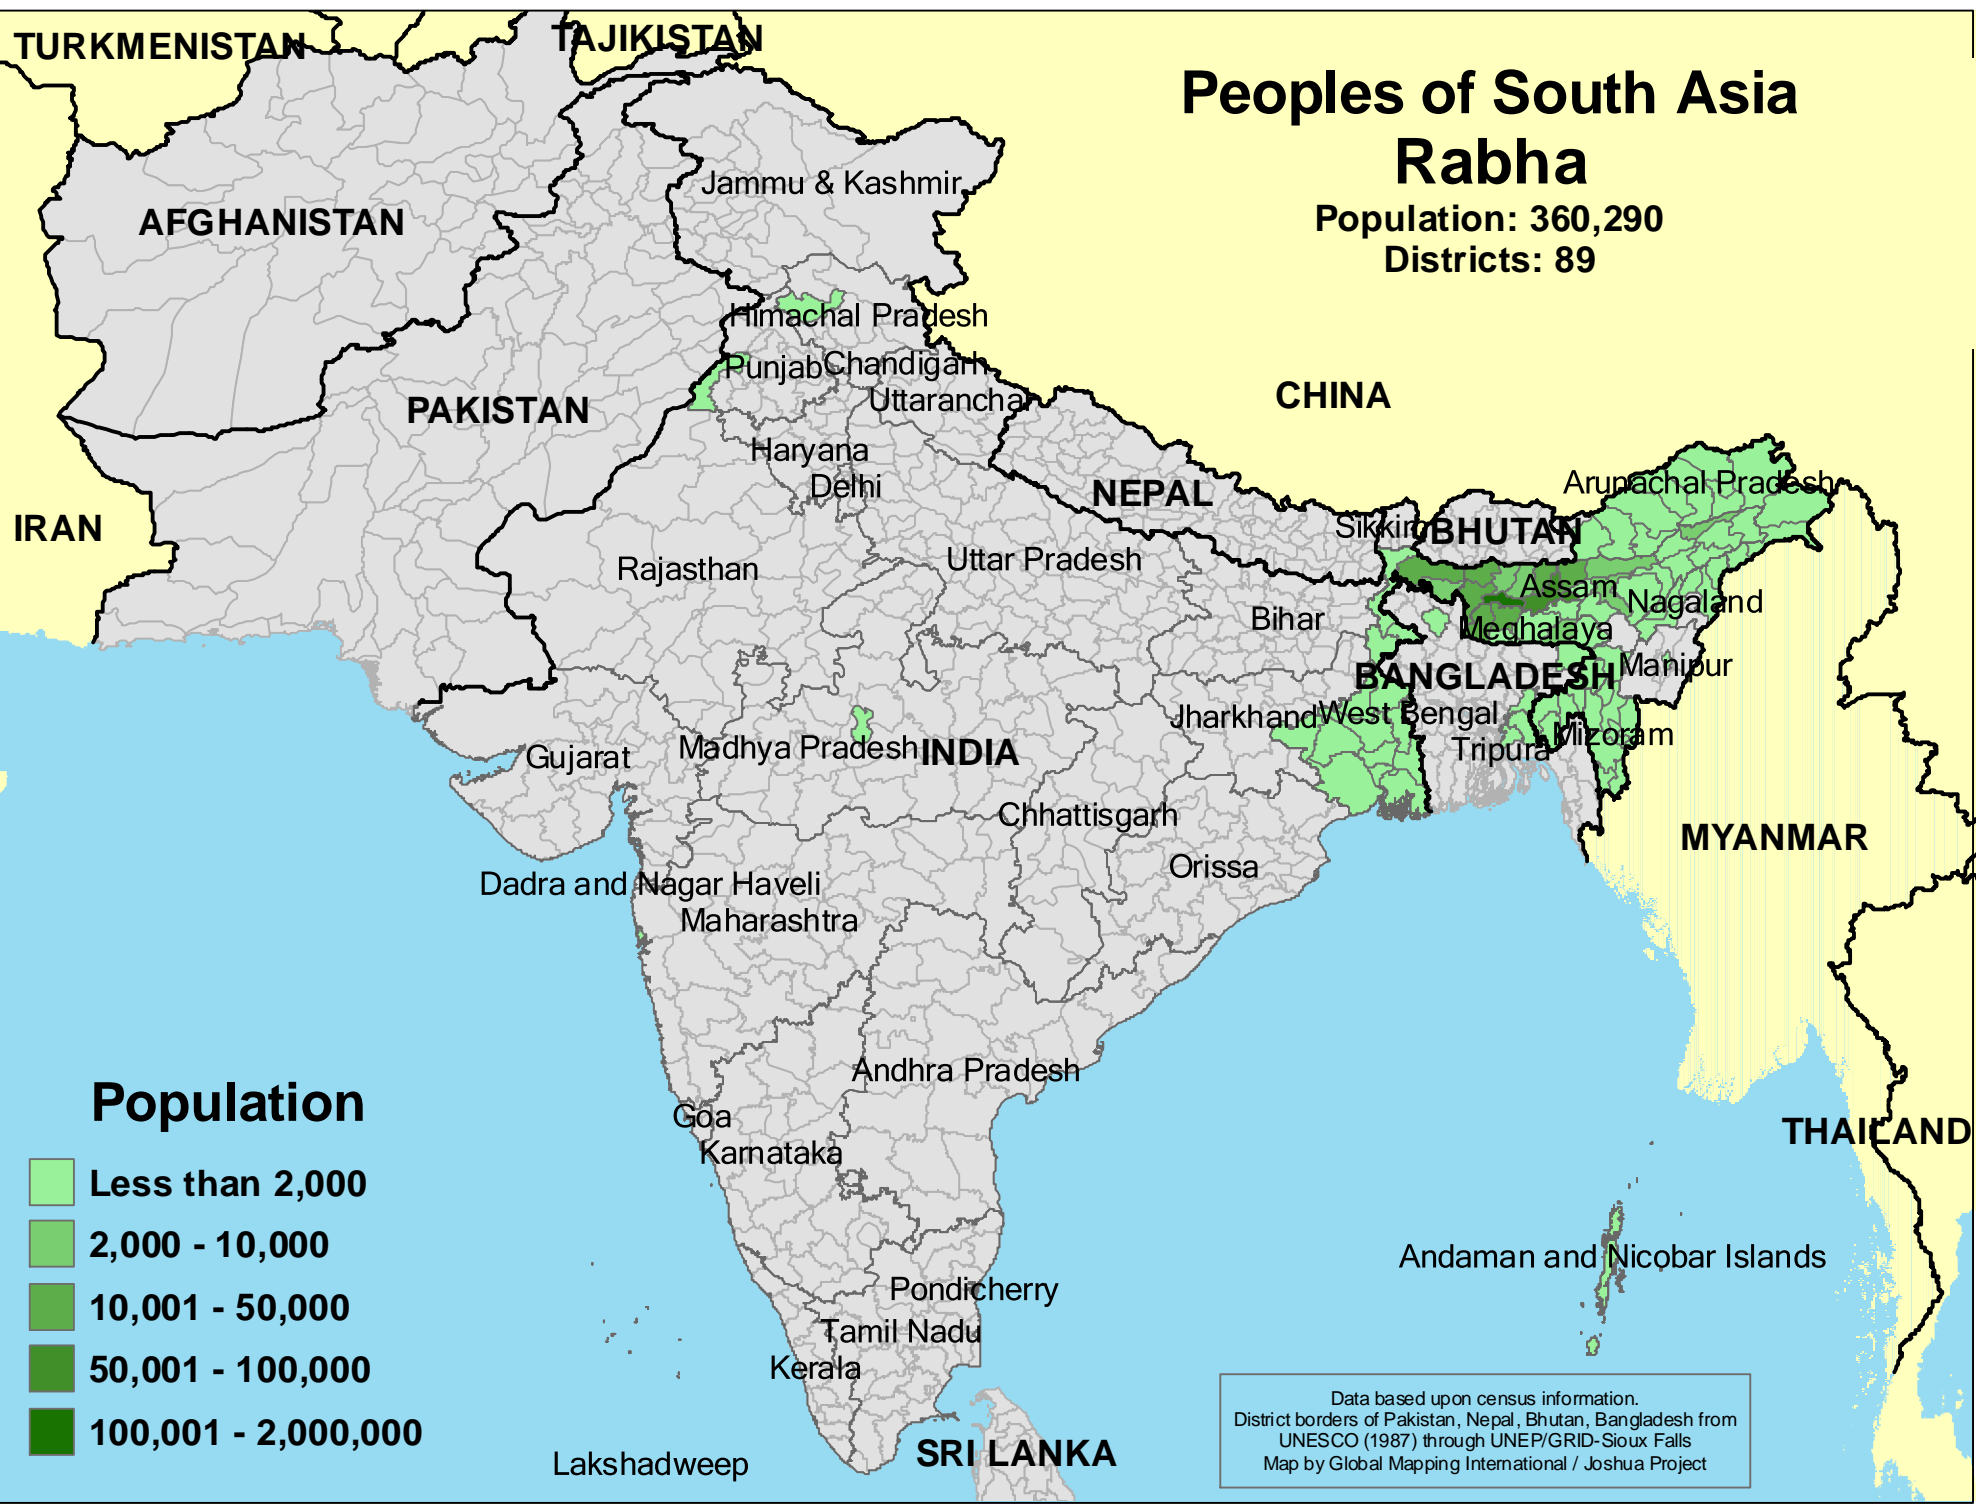

Peoples of South Asia Rabha

Population: 360,290
Districts: 89

Population

- Less than 2,000
- 2,000 - 10,000
- 10,001 - 50,000
- 50,001 - 100,000
- 100,001 - 2,000,000

Data based upon census information.
District borders of Pakistan, Nepal, Bhutan, Bangladesh from UNESCO (1987) through UNEP/GRID-Sioux Falls
Map by Global Mapping International / Joshua Project