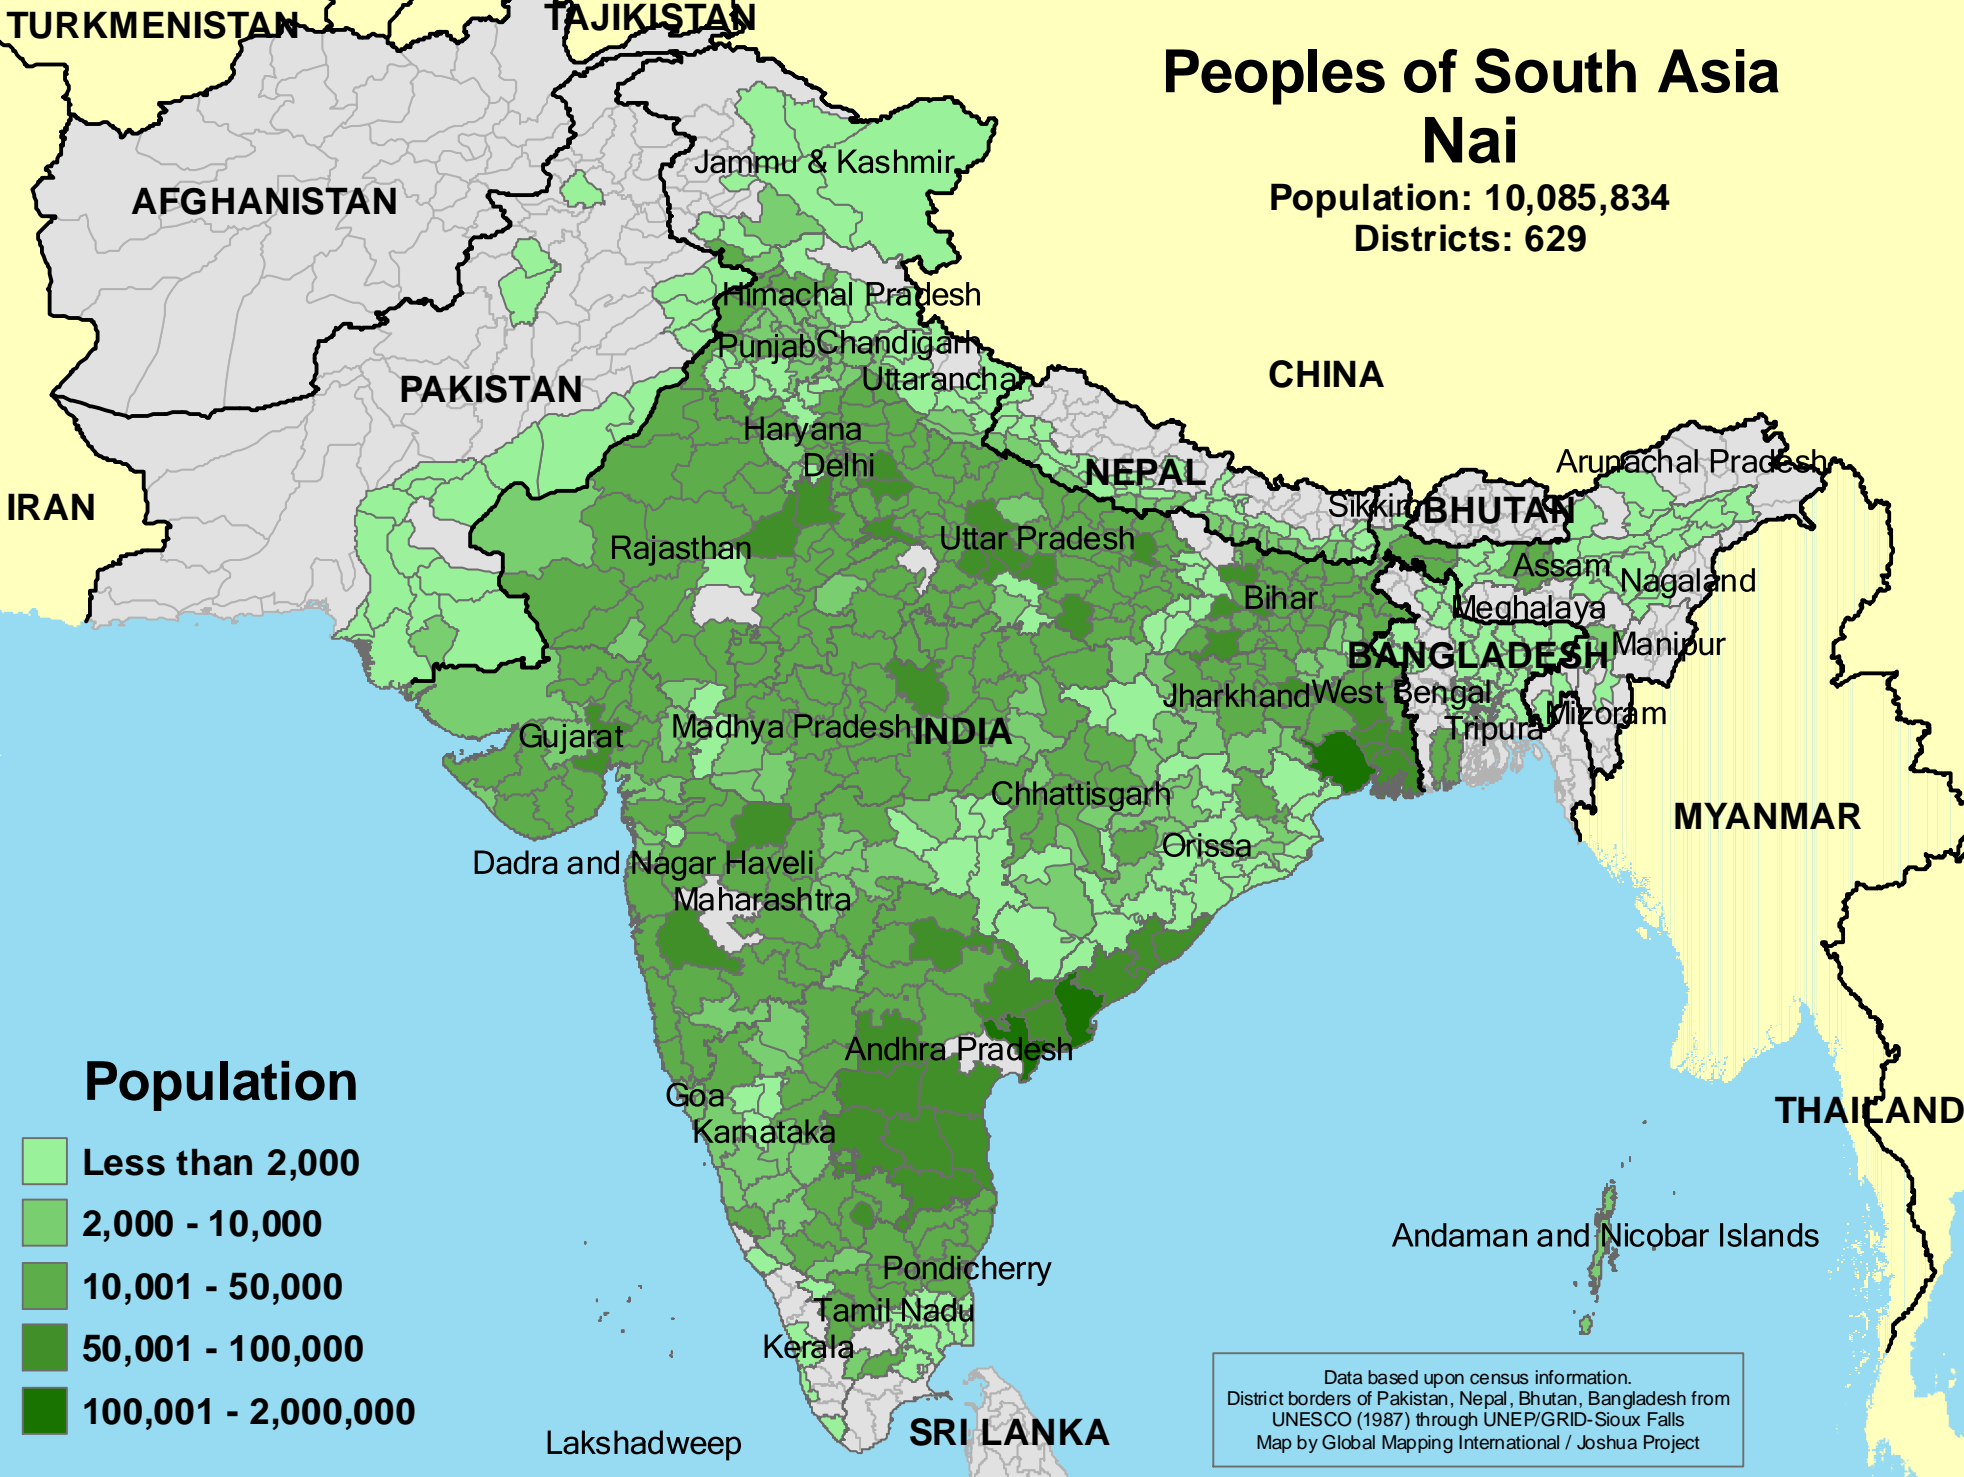

# Peoples of South Asia Nai

Population: 10,085,834  
Districts: 629

Data based upon census information.  
District borders of Pakistan, Nepal, Bhutan, Bangladesh from UNESCO (1987) through UNEP/GRID-Sioux Falls  
Map by Global Mapping International / Joshua Project