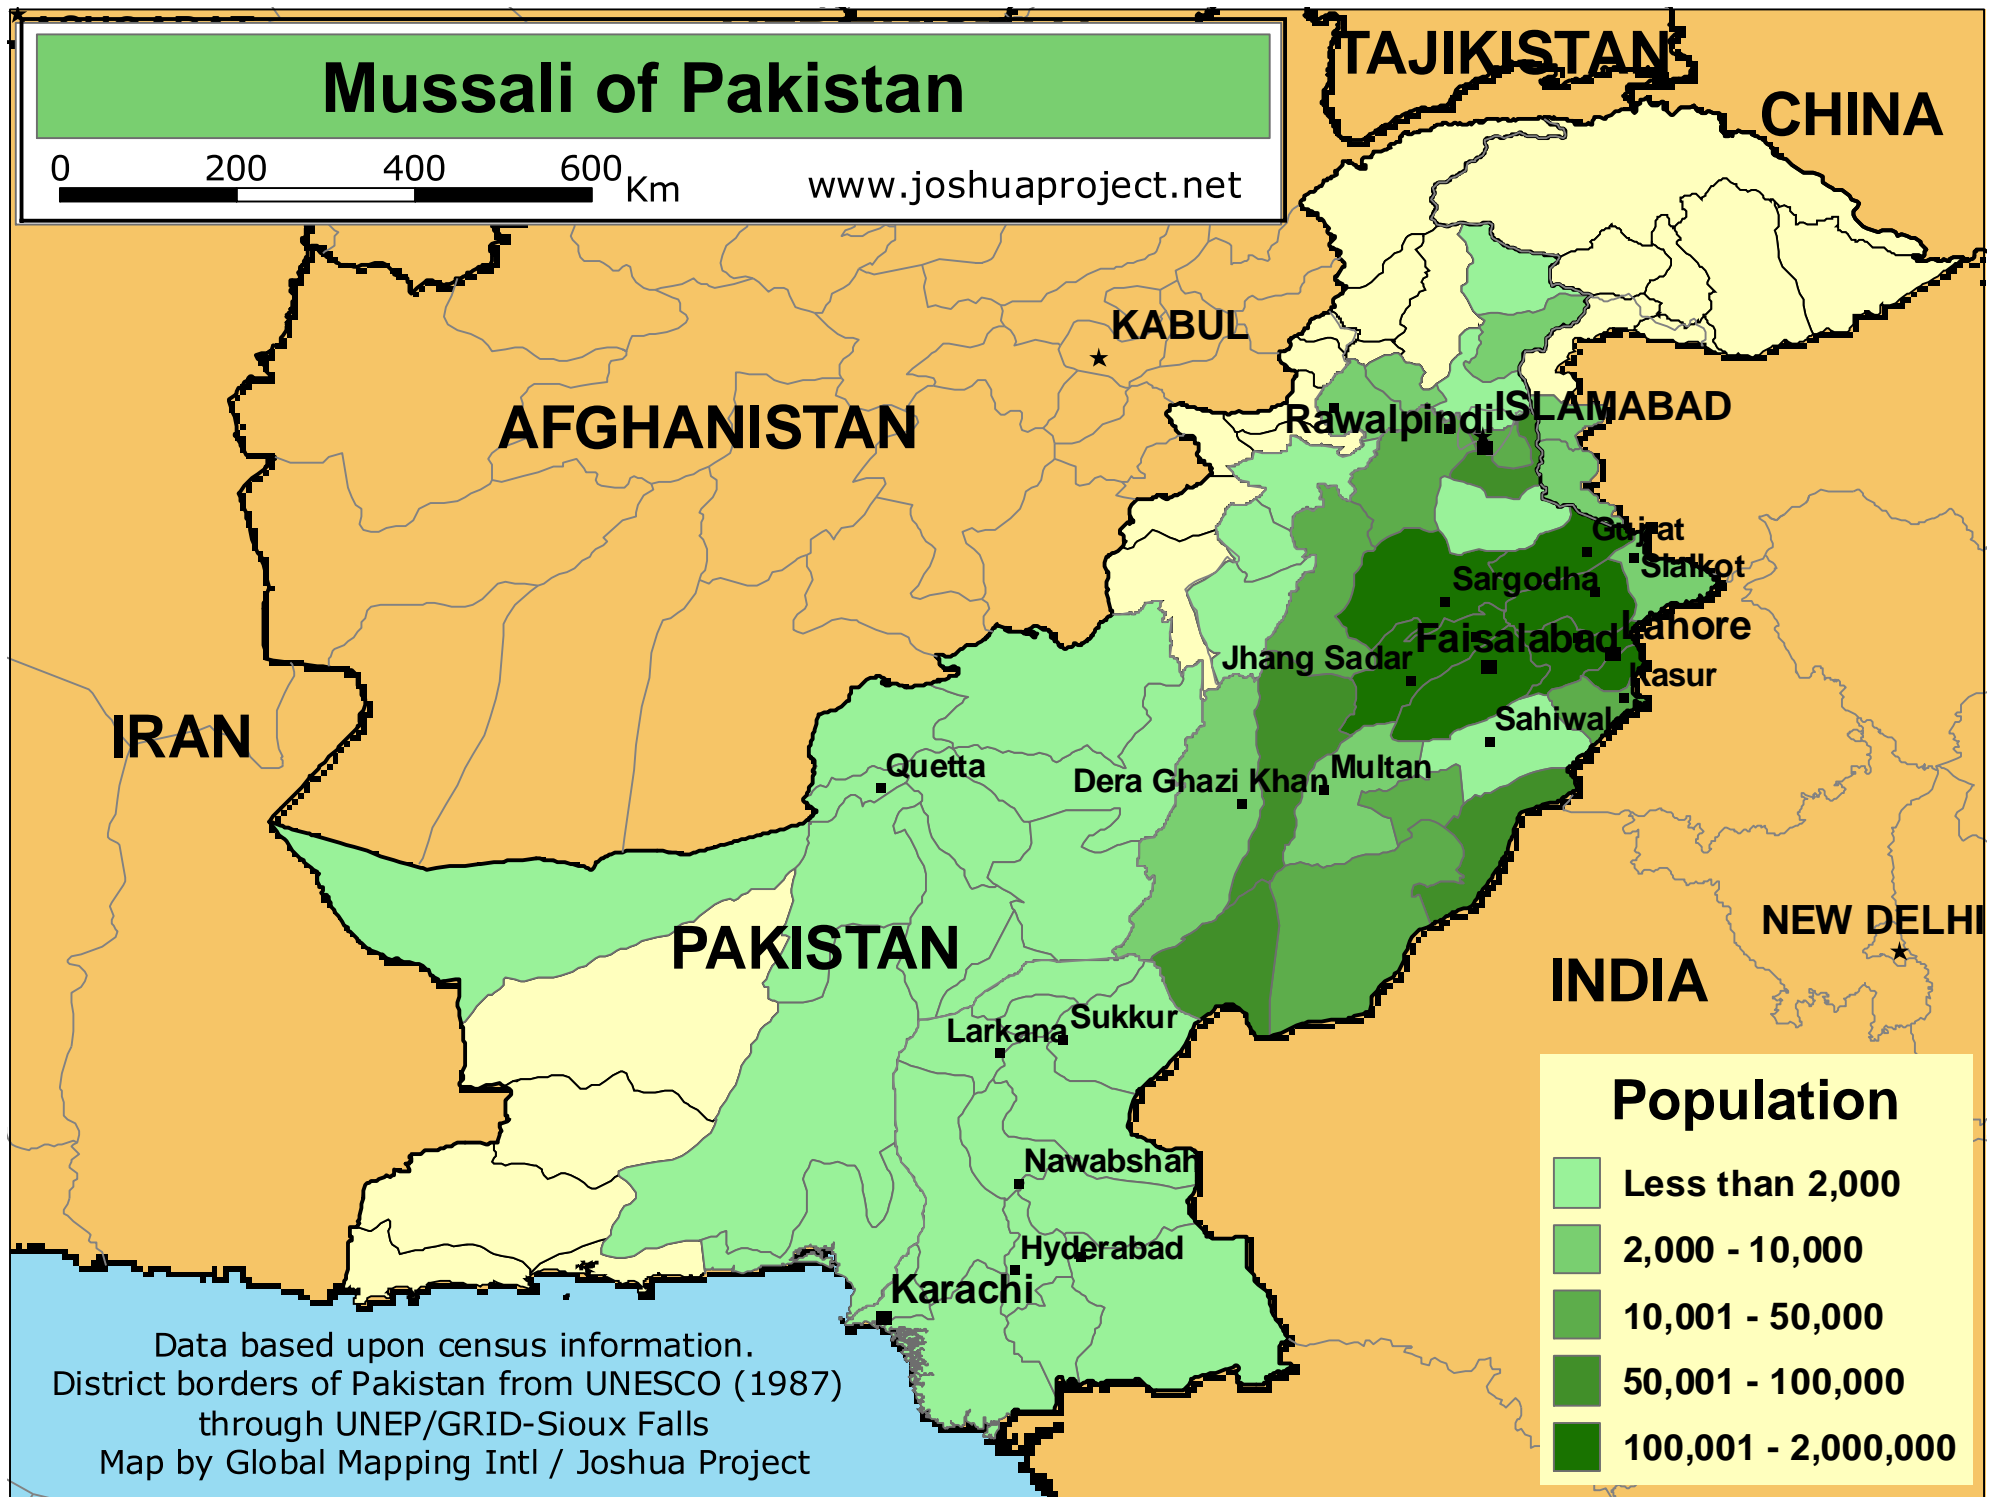

Mussali of Pakistan

0 200 400 600 Km

www.joshuaproject.net

Data based upon census information.
District borders of Pakistan from UNESCO (1987)
through UNEP/GRID-Sioux Falls
Map by Global Mapping Intl / Joshua Project

Population

- Less than 2,000
- 2,000 - 10,000
- 10,001 - 50,000
- 50,001 - 100,000
- 100,001 - 2,000,000