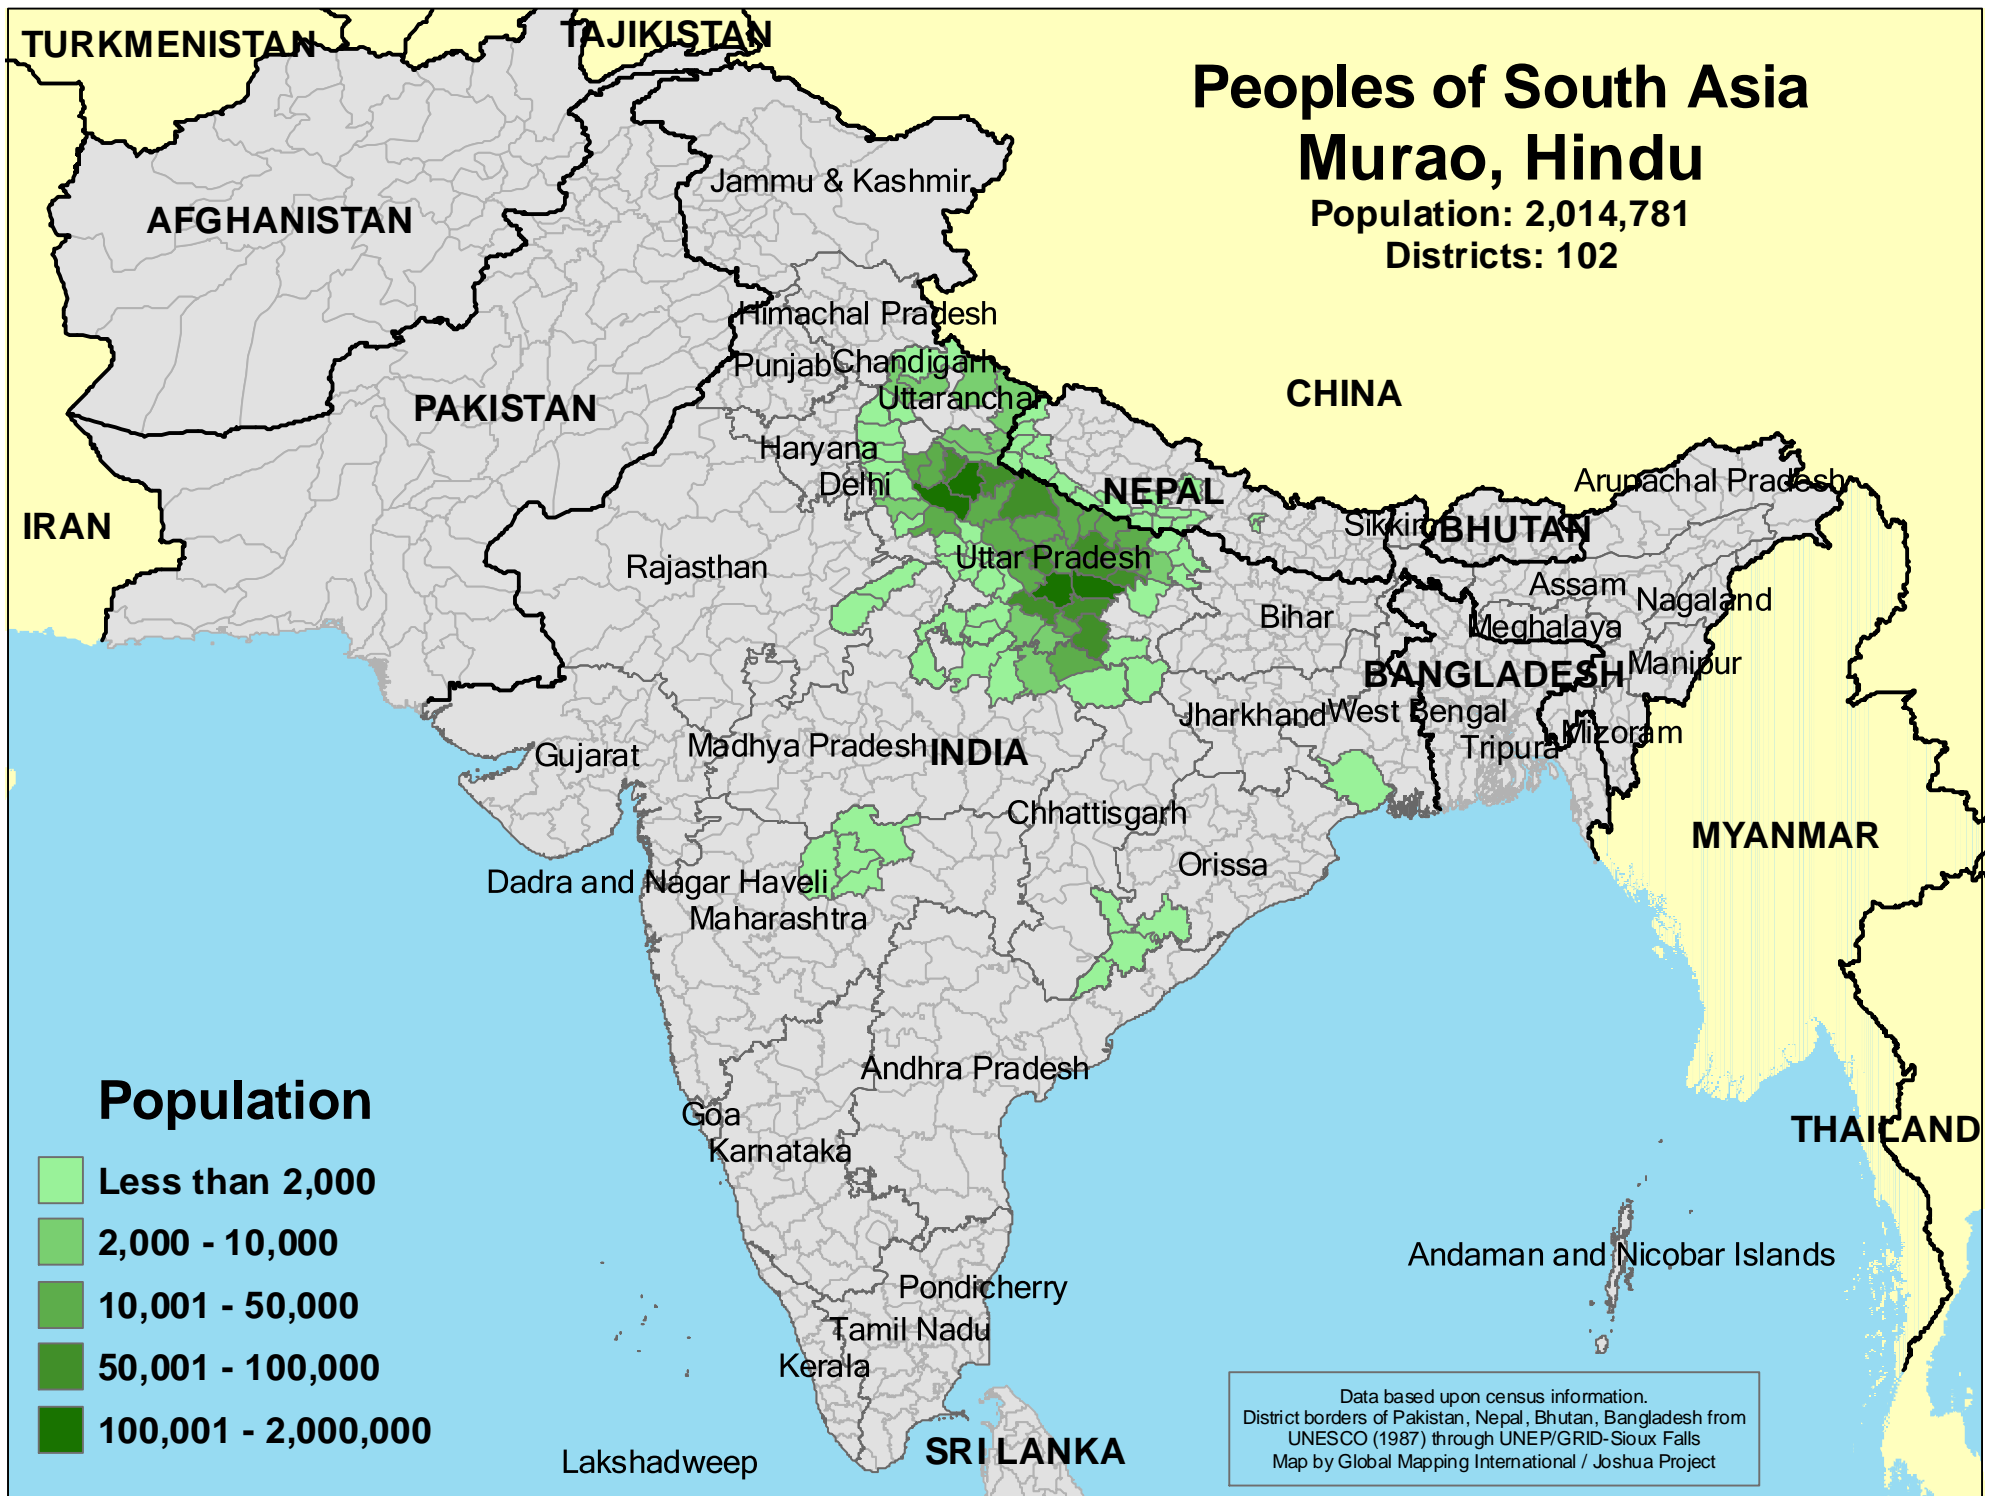

Peoples of South Asia

Murao, Hindu

Population: 2,014,781

Districts: 102

Data based upon census information.
District borders of Pakistan, Nepal, Bhutan, Bangladesh from
UNESCO (1987) through UNEP/GRID-Sioux Falls
Map by Global Mapping International / Joshua Project