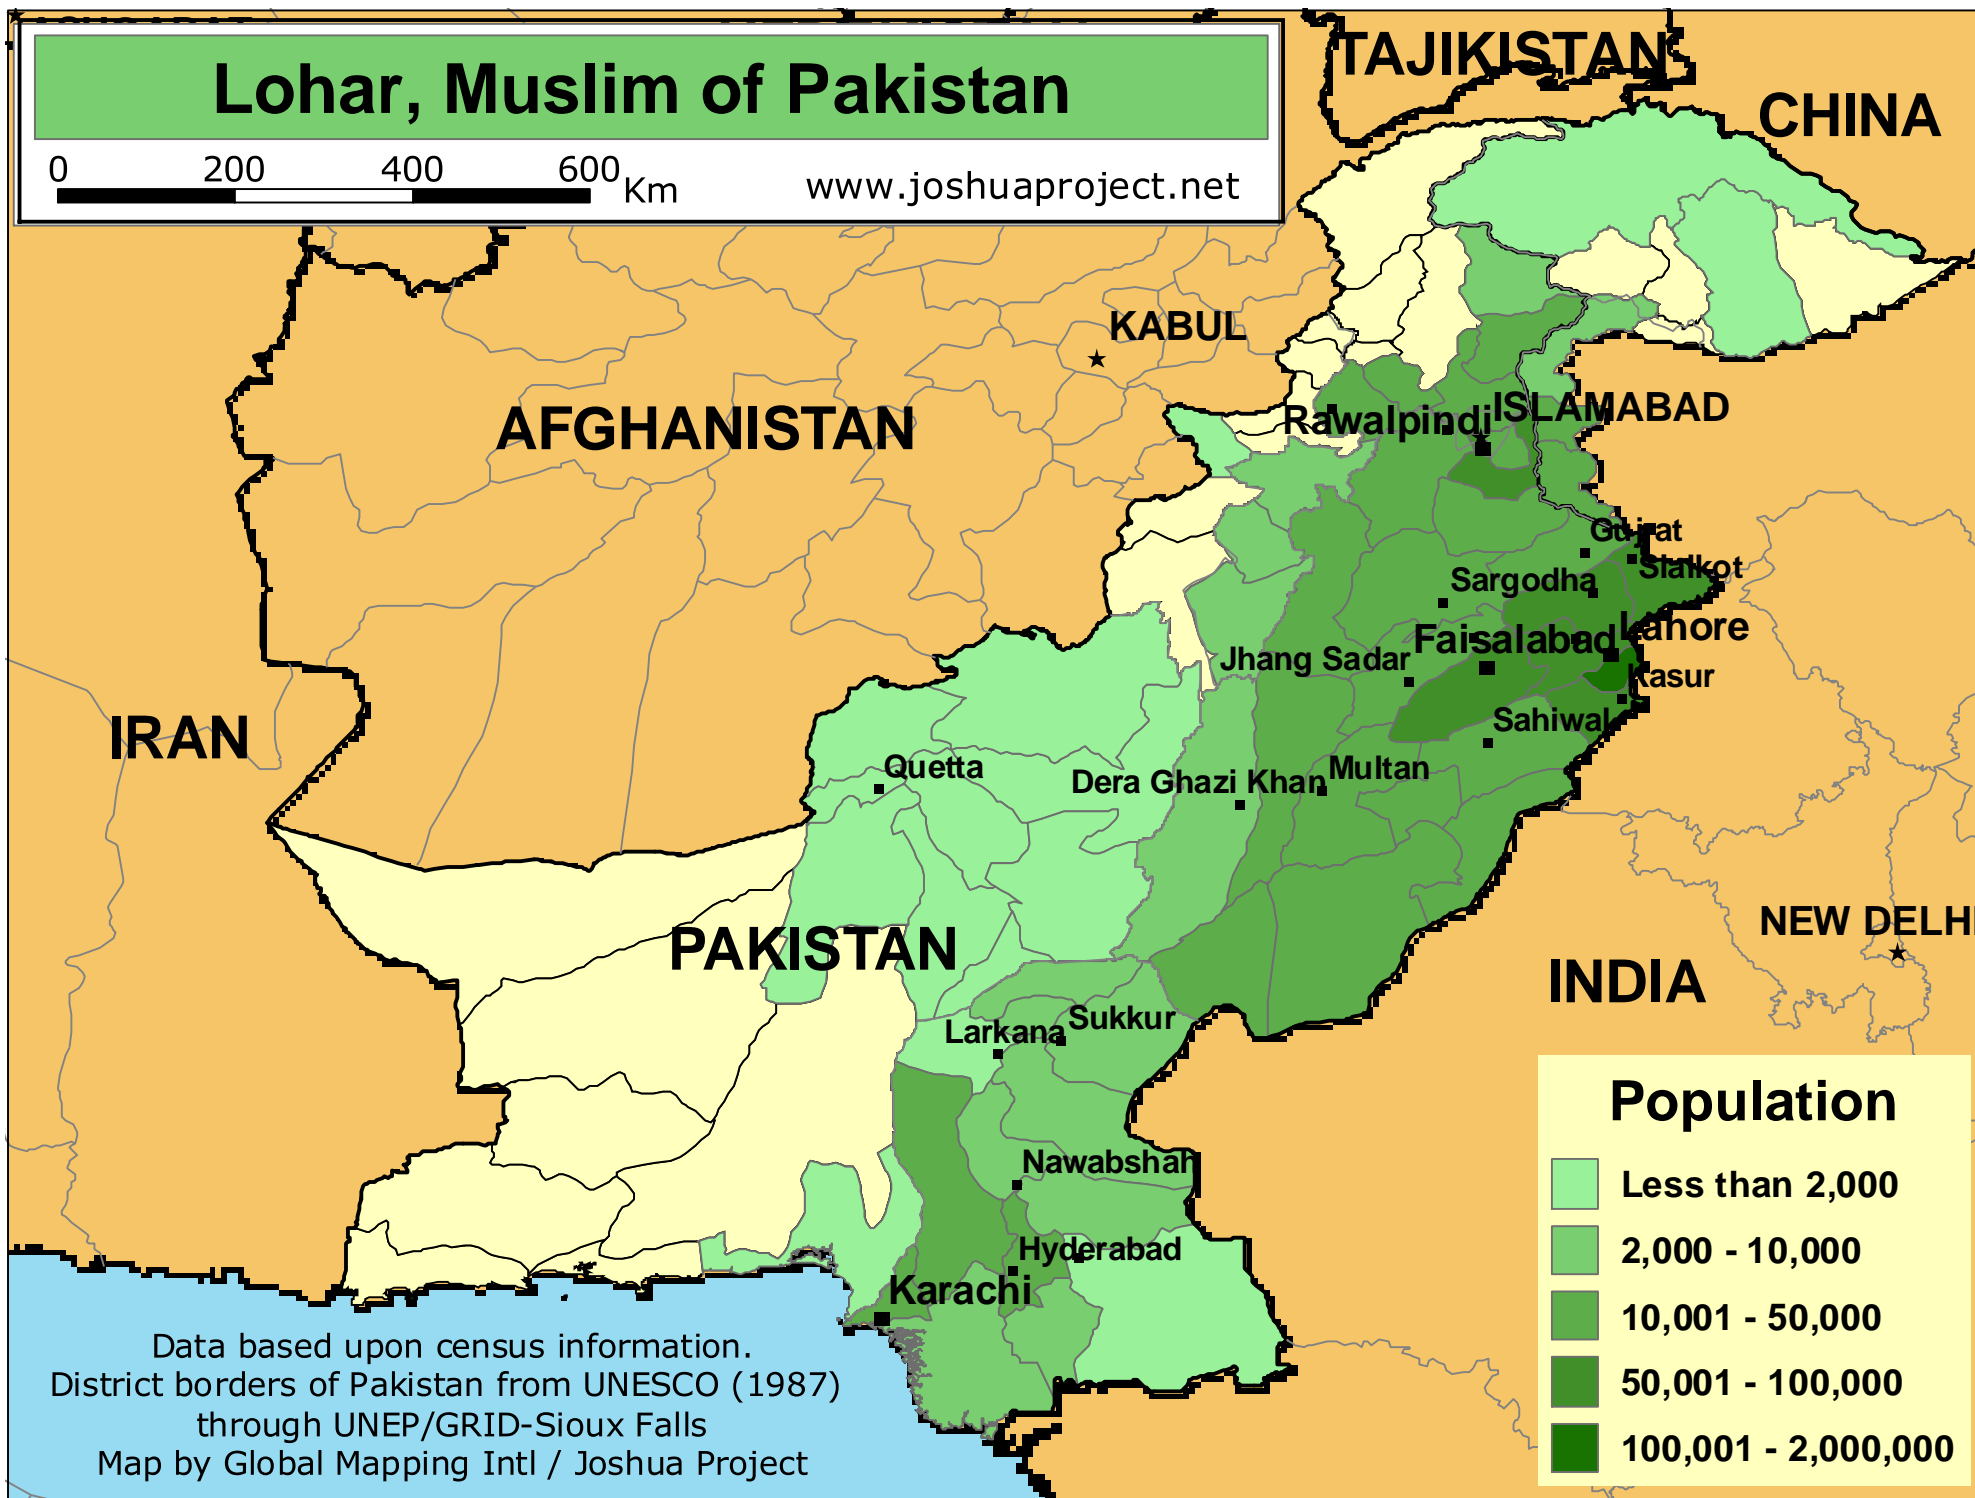

Lohar, Muslim of Pakistan

0 200 400 600 Km

www.joshuaproject.net

Data based upon census information.
District borders of Pakistan from UNESCO (1987)
through UNEP/GRID-Sioux Falls
Map by Global Mapping Intl / Joshua Project