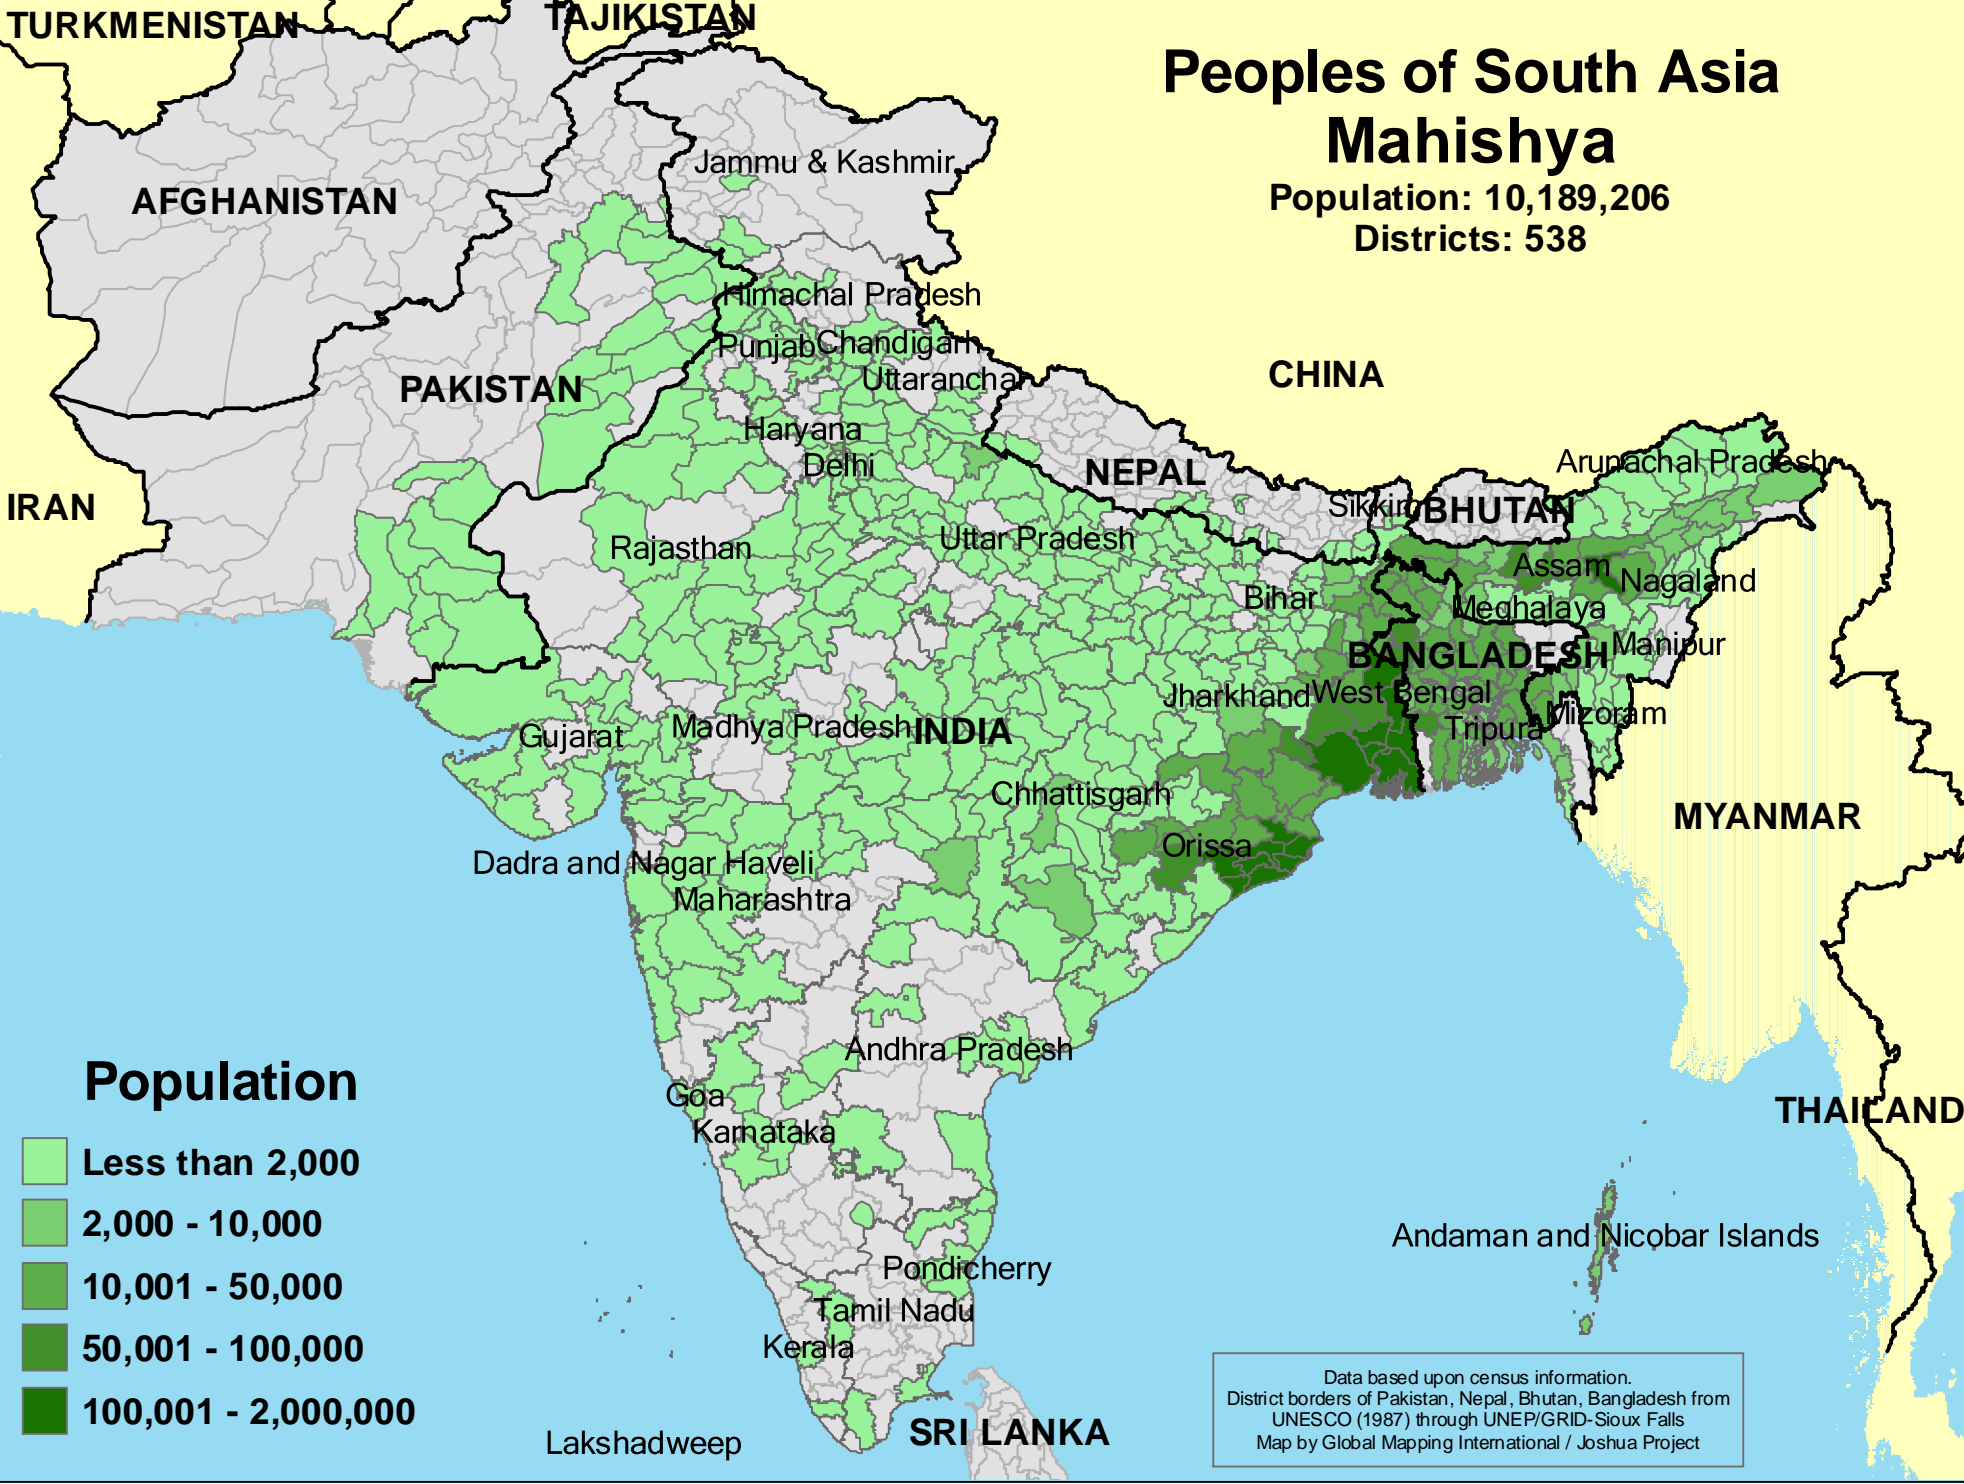

Peoples of South Asia Mahishya

Population: 10,189,206
Districts: 538

Data based upon census information.
District borders of Pakistan, Nepal, Bhutan, Bangladesh from UNESCO (1987) through UNEP/GRID-Sioux Falls
Map by Global Mapping International / Joshua Project