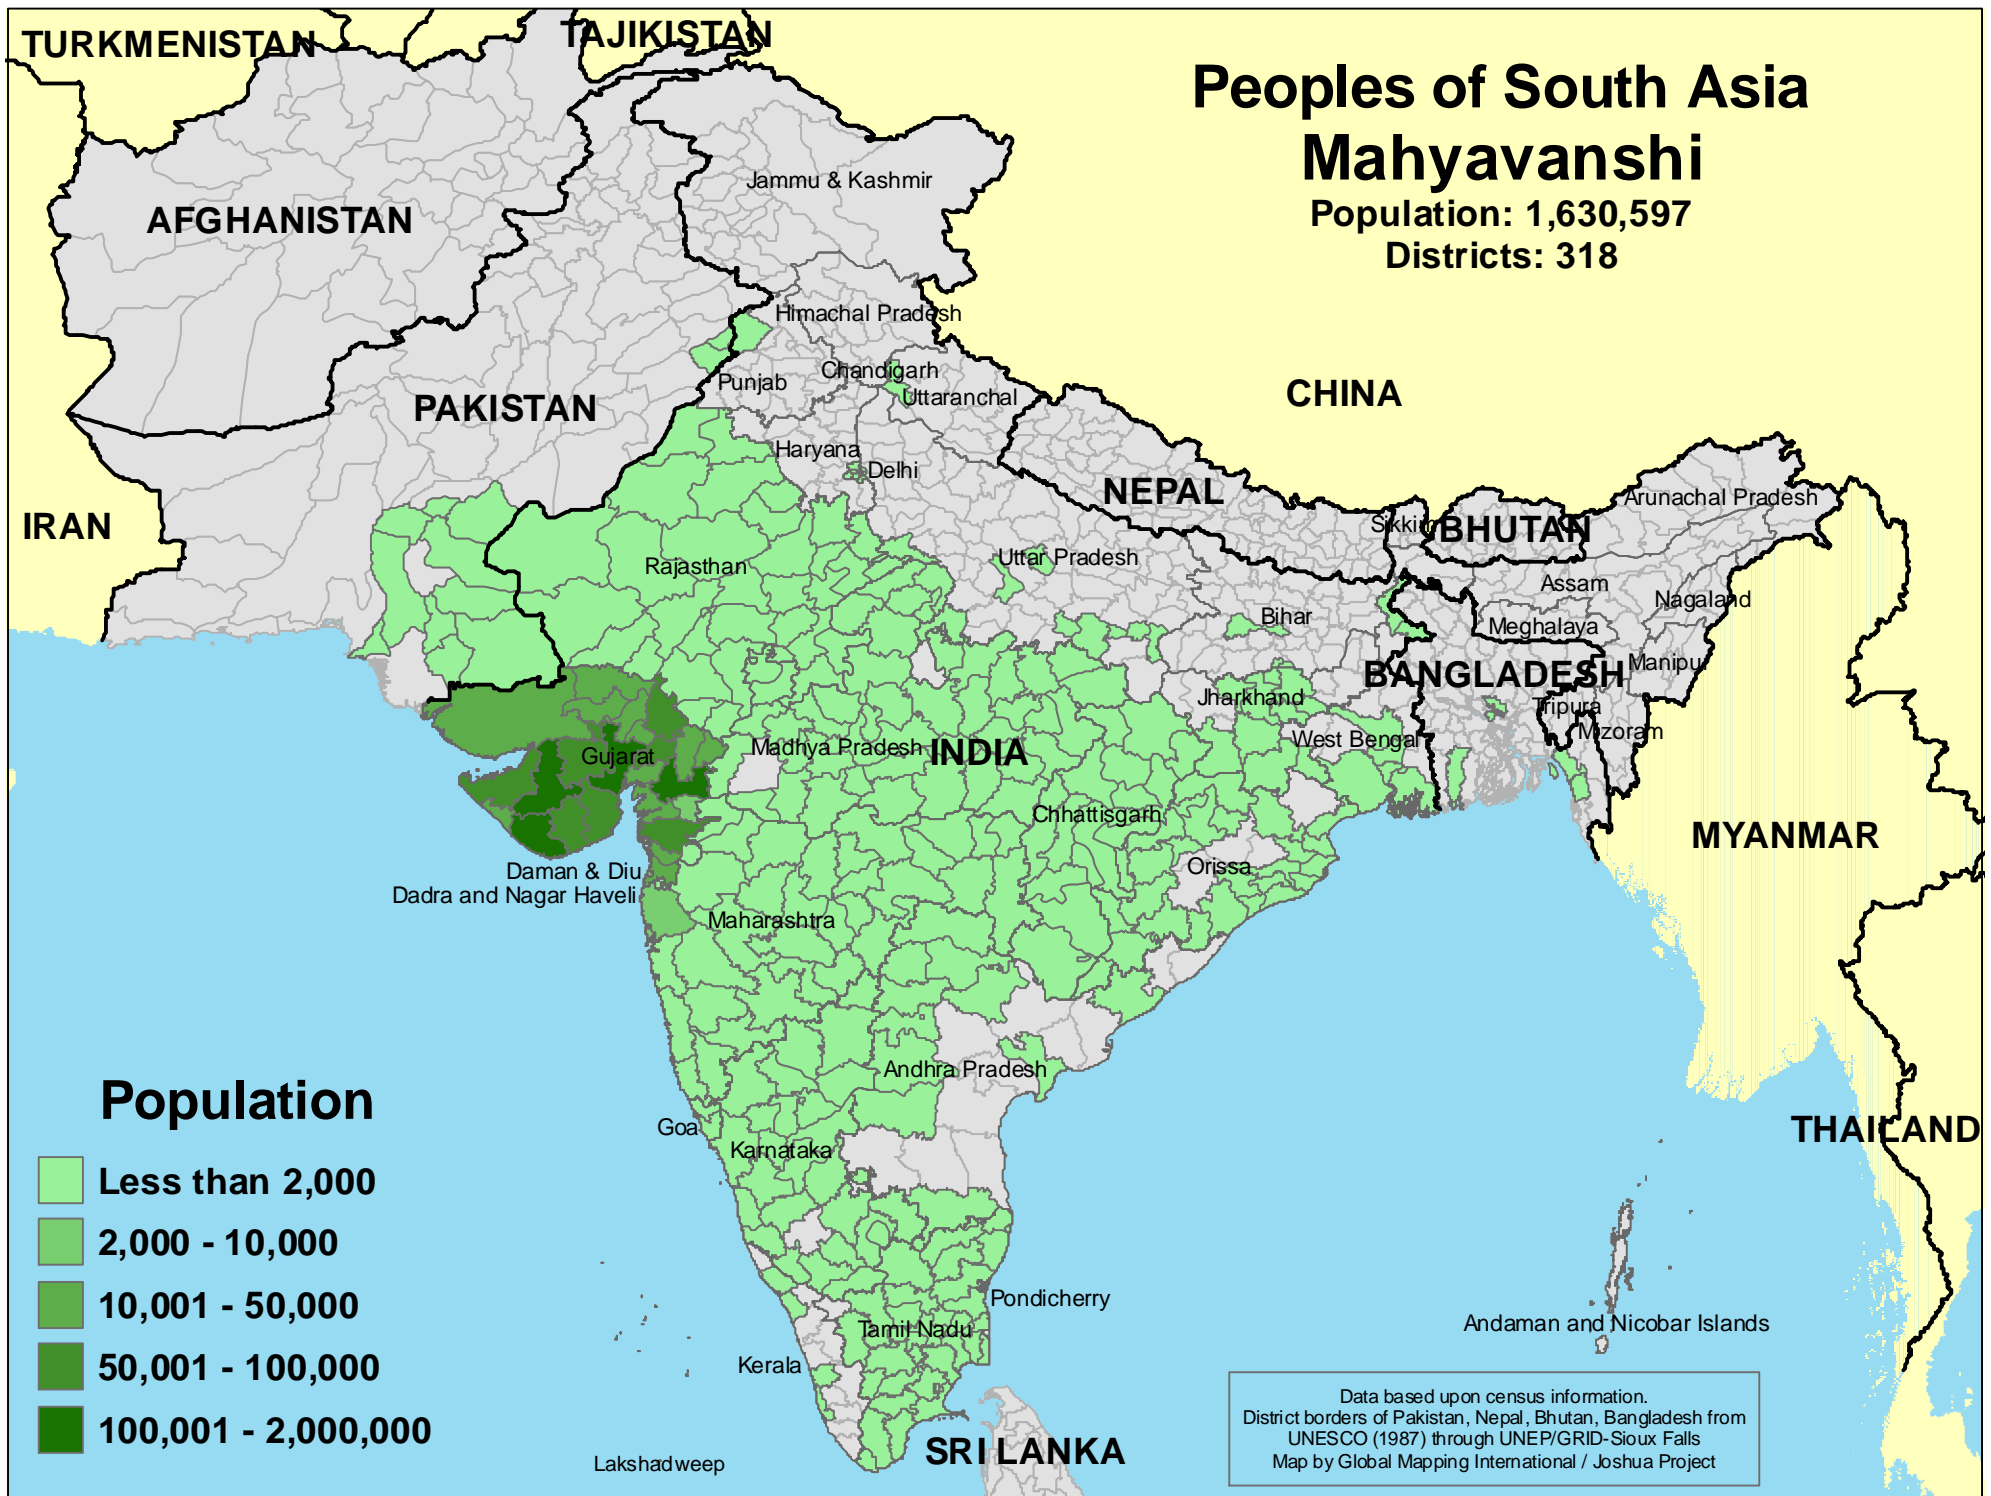

Peoples of South Asia

Mahyavanshi

Population: 1,630,597

Districts: 318

Data based upon census information.
District borders of Pakistan, Nepal, Bhutan, Bangladesh from UNESCO (1987) through UNEP/GRID-Sioux Falls
Map by Global Mapping International / Joshua Project