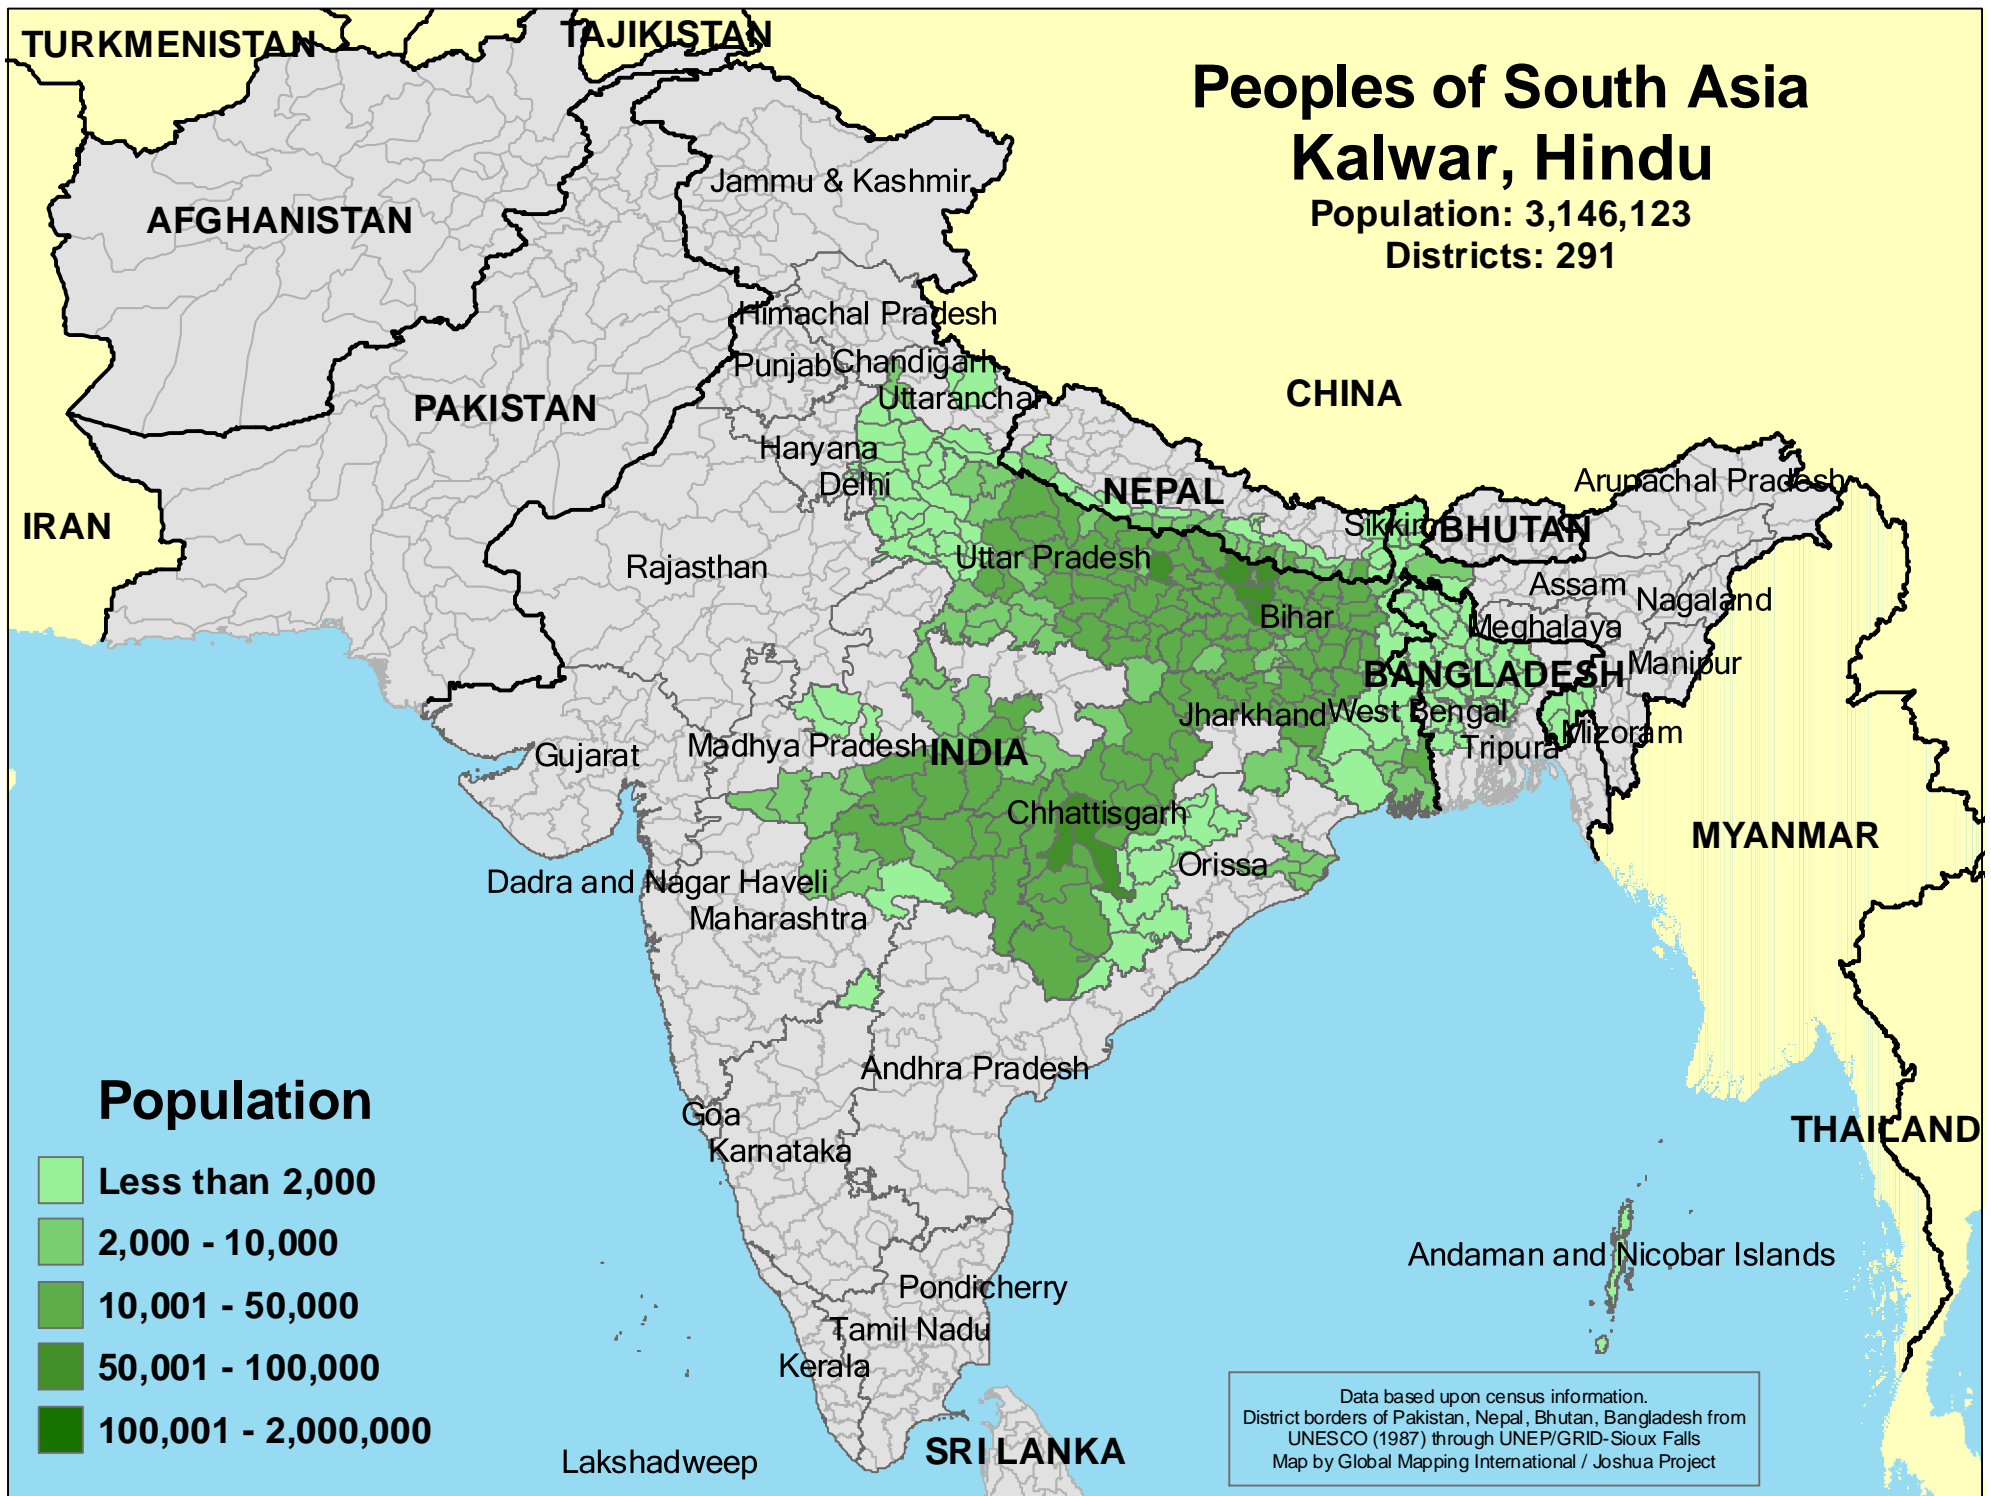

Peoples of South Asia

Kalwar, Hindu

Population: 3,146,123

Districts: 291

Data based upon census information.
District borders of Pakistan, Nepal, Bhutan, Bangladesh from
UNESCO (1987) through UNEP/GRID-Sioux Falls
Map by Global Mapping International / Joshua Project