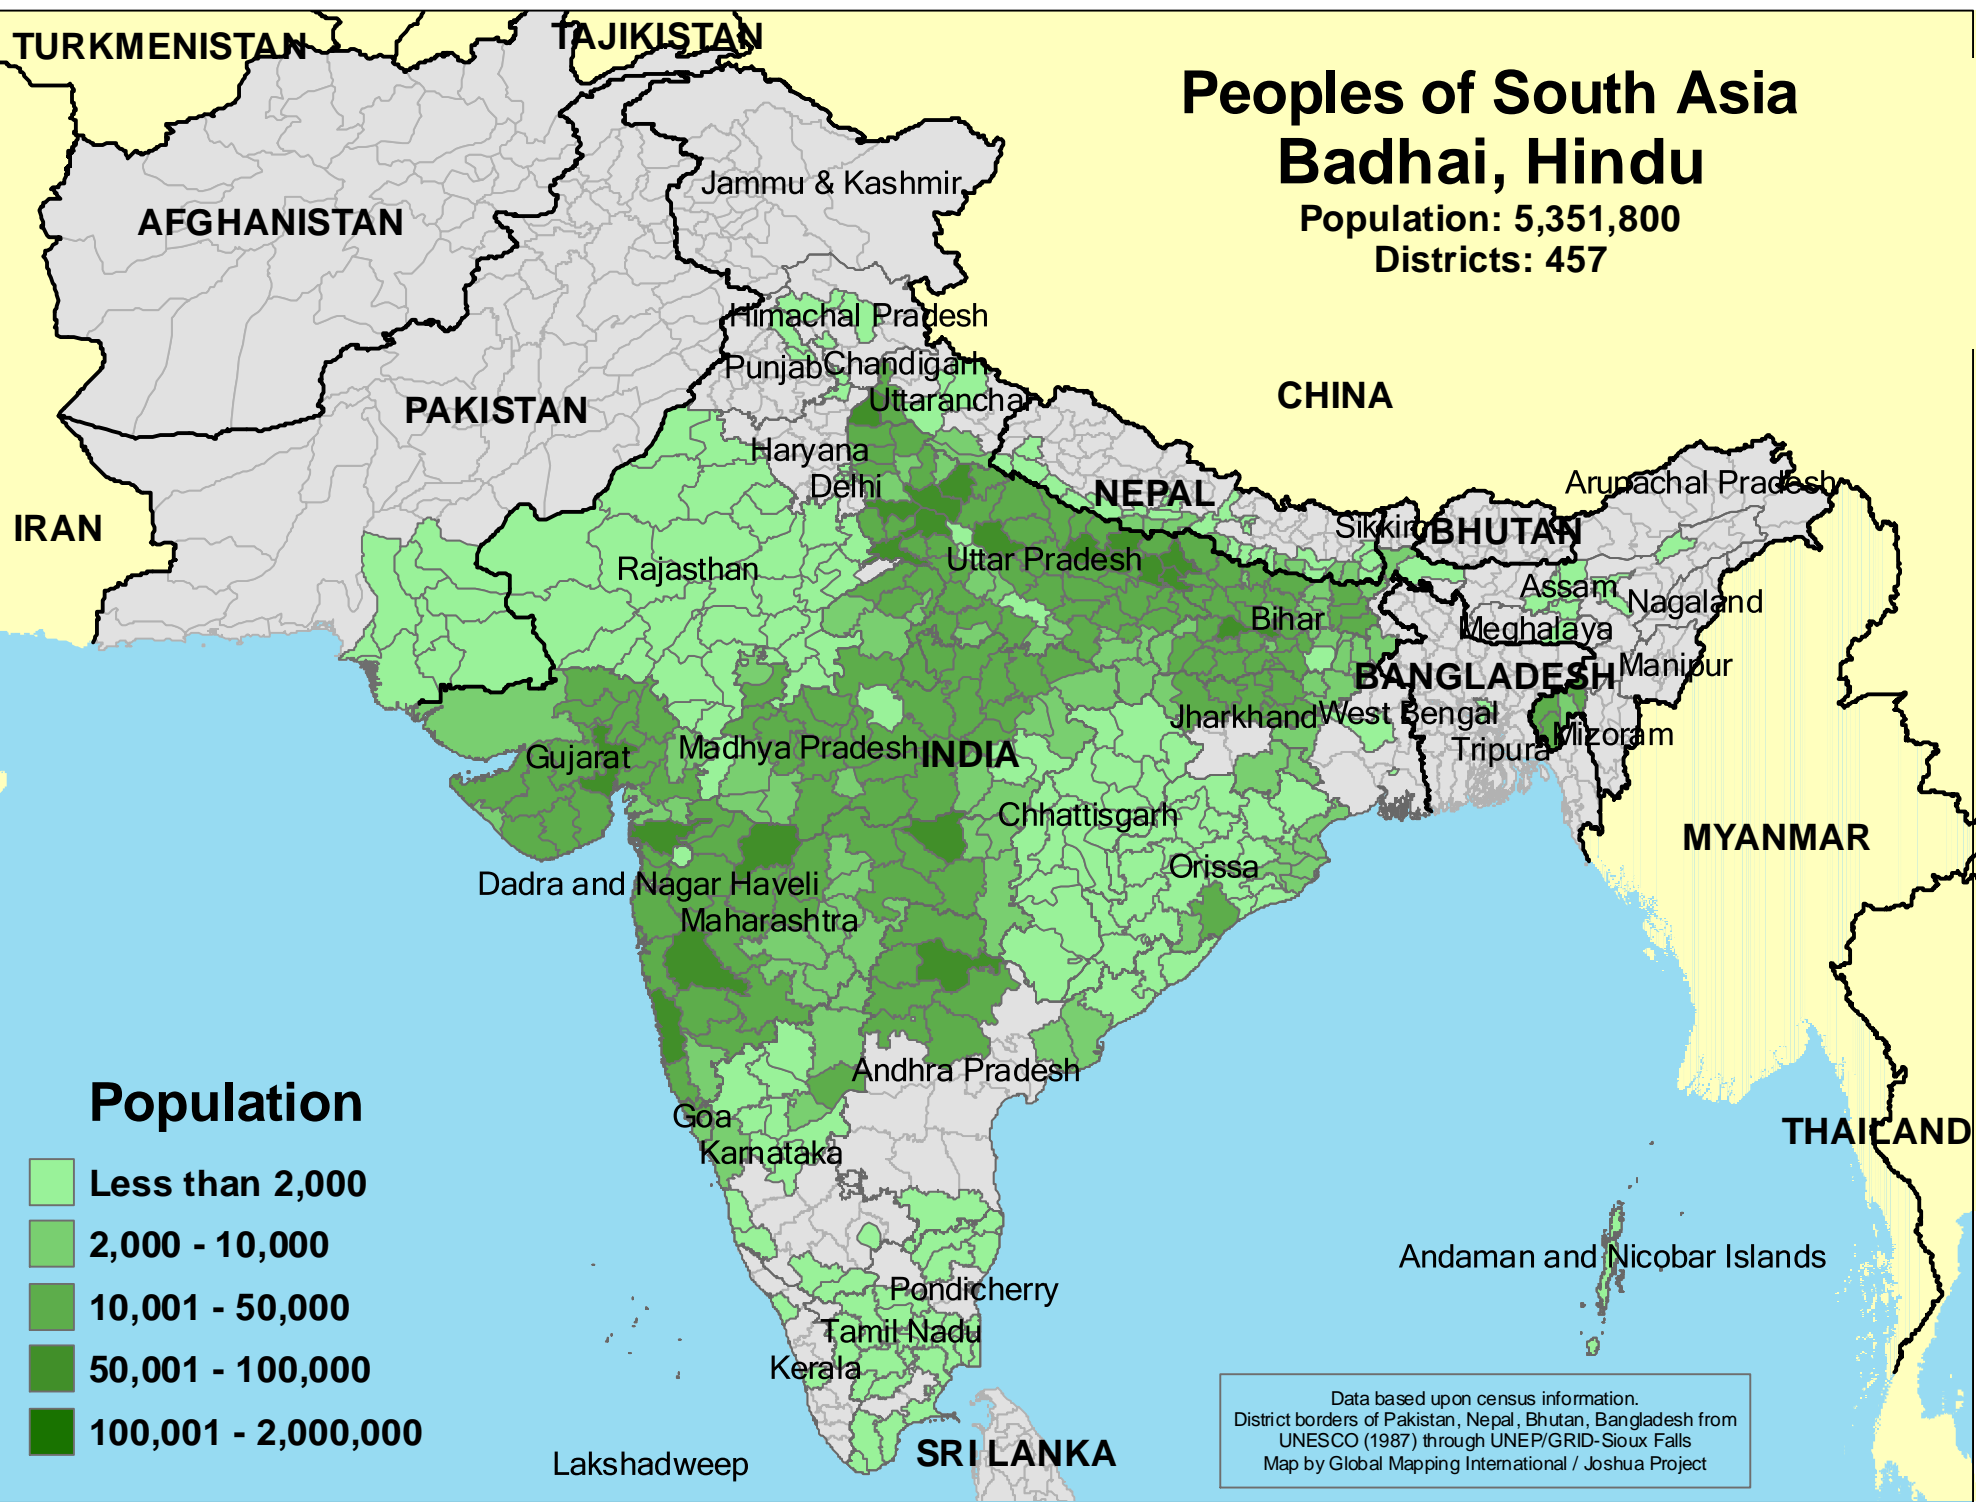

# Peoples of South Asia

## Badhai, Hindu

Population: 5,351,800  
Districts: 457

### Population

- Less than 2,000
- 2,000 - 10,000
- 10,001 - 50,000
- 50,001 - 100,000
- 100,001 - 2,000,000

Data based upon census information.  
District borders of Pakistan, Nepal, Bhutan, Bangladesh from UNESCO (1987) through UNEP/GRID-Sioux Falls  
Map by Global Mapping International / Joshua Project