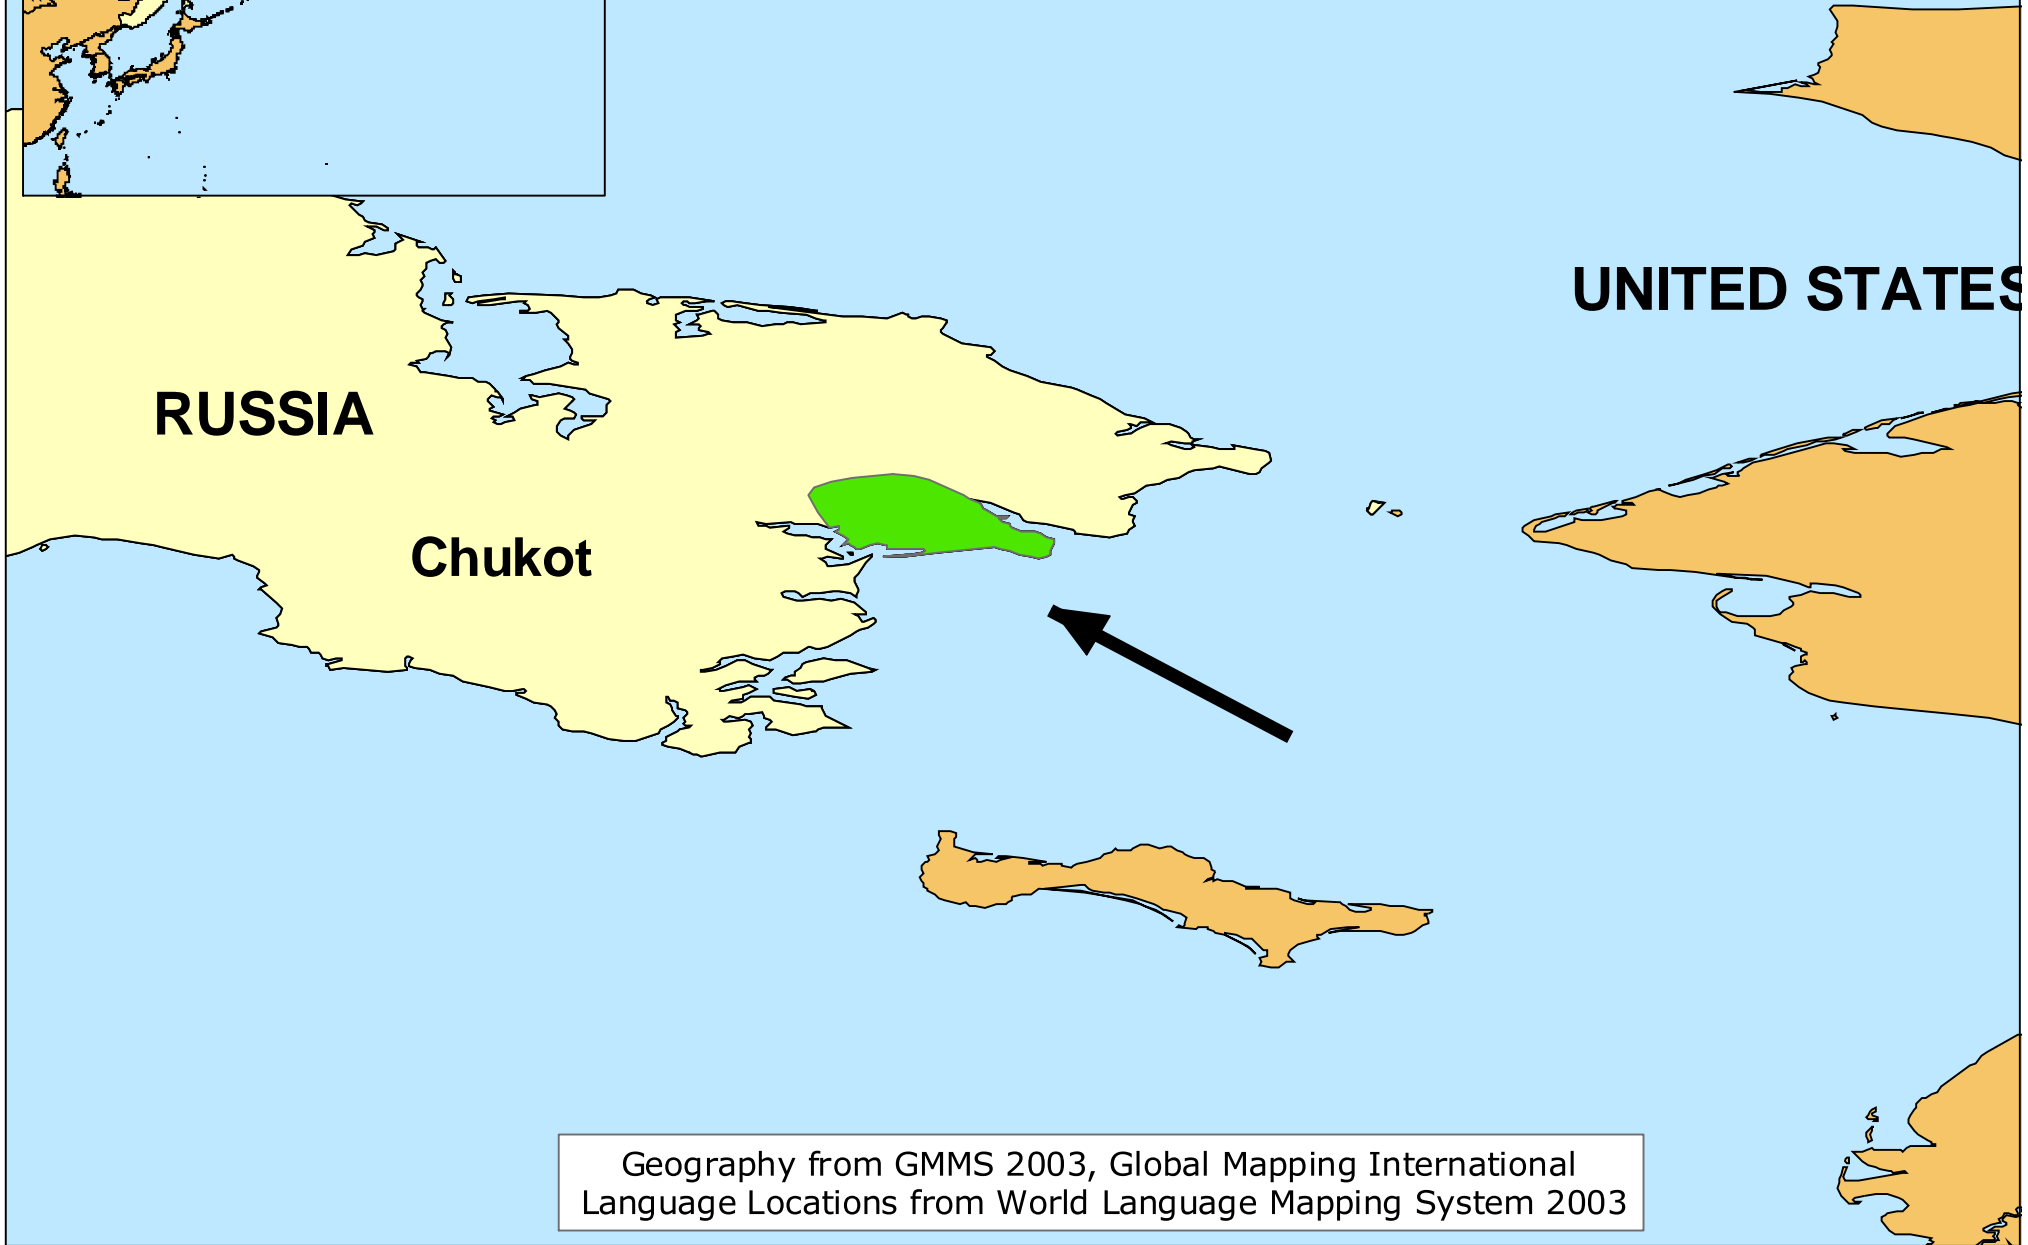

Yupik, Naukan

0 130 260 390 Km

www.joshuaproject.net

Geography from GMMS 2003, Global Mapping International
Language Locations from World Language Mapping System 2003