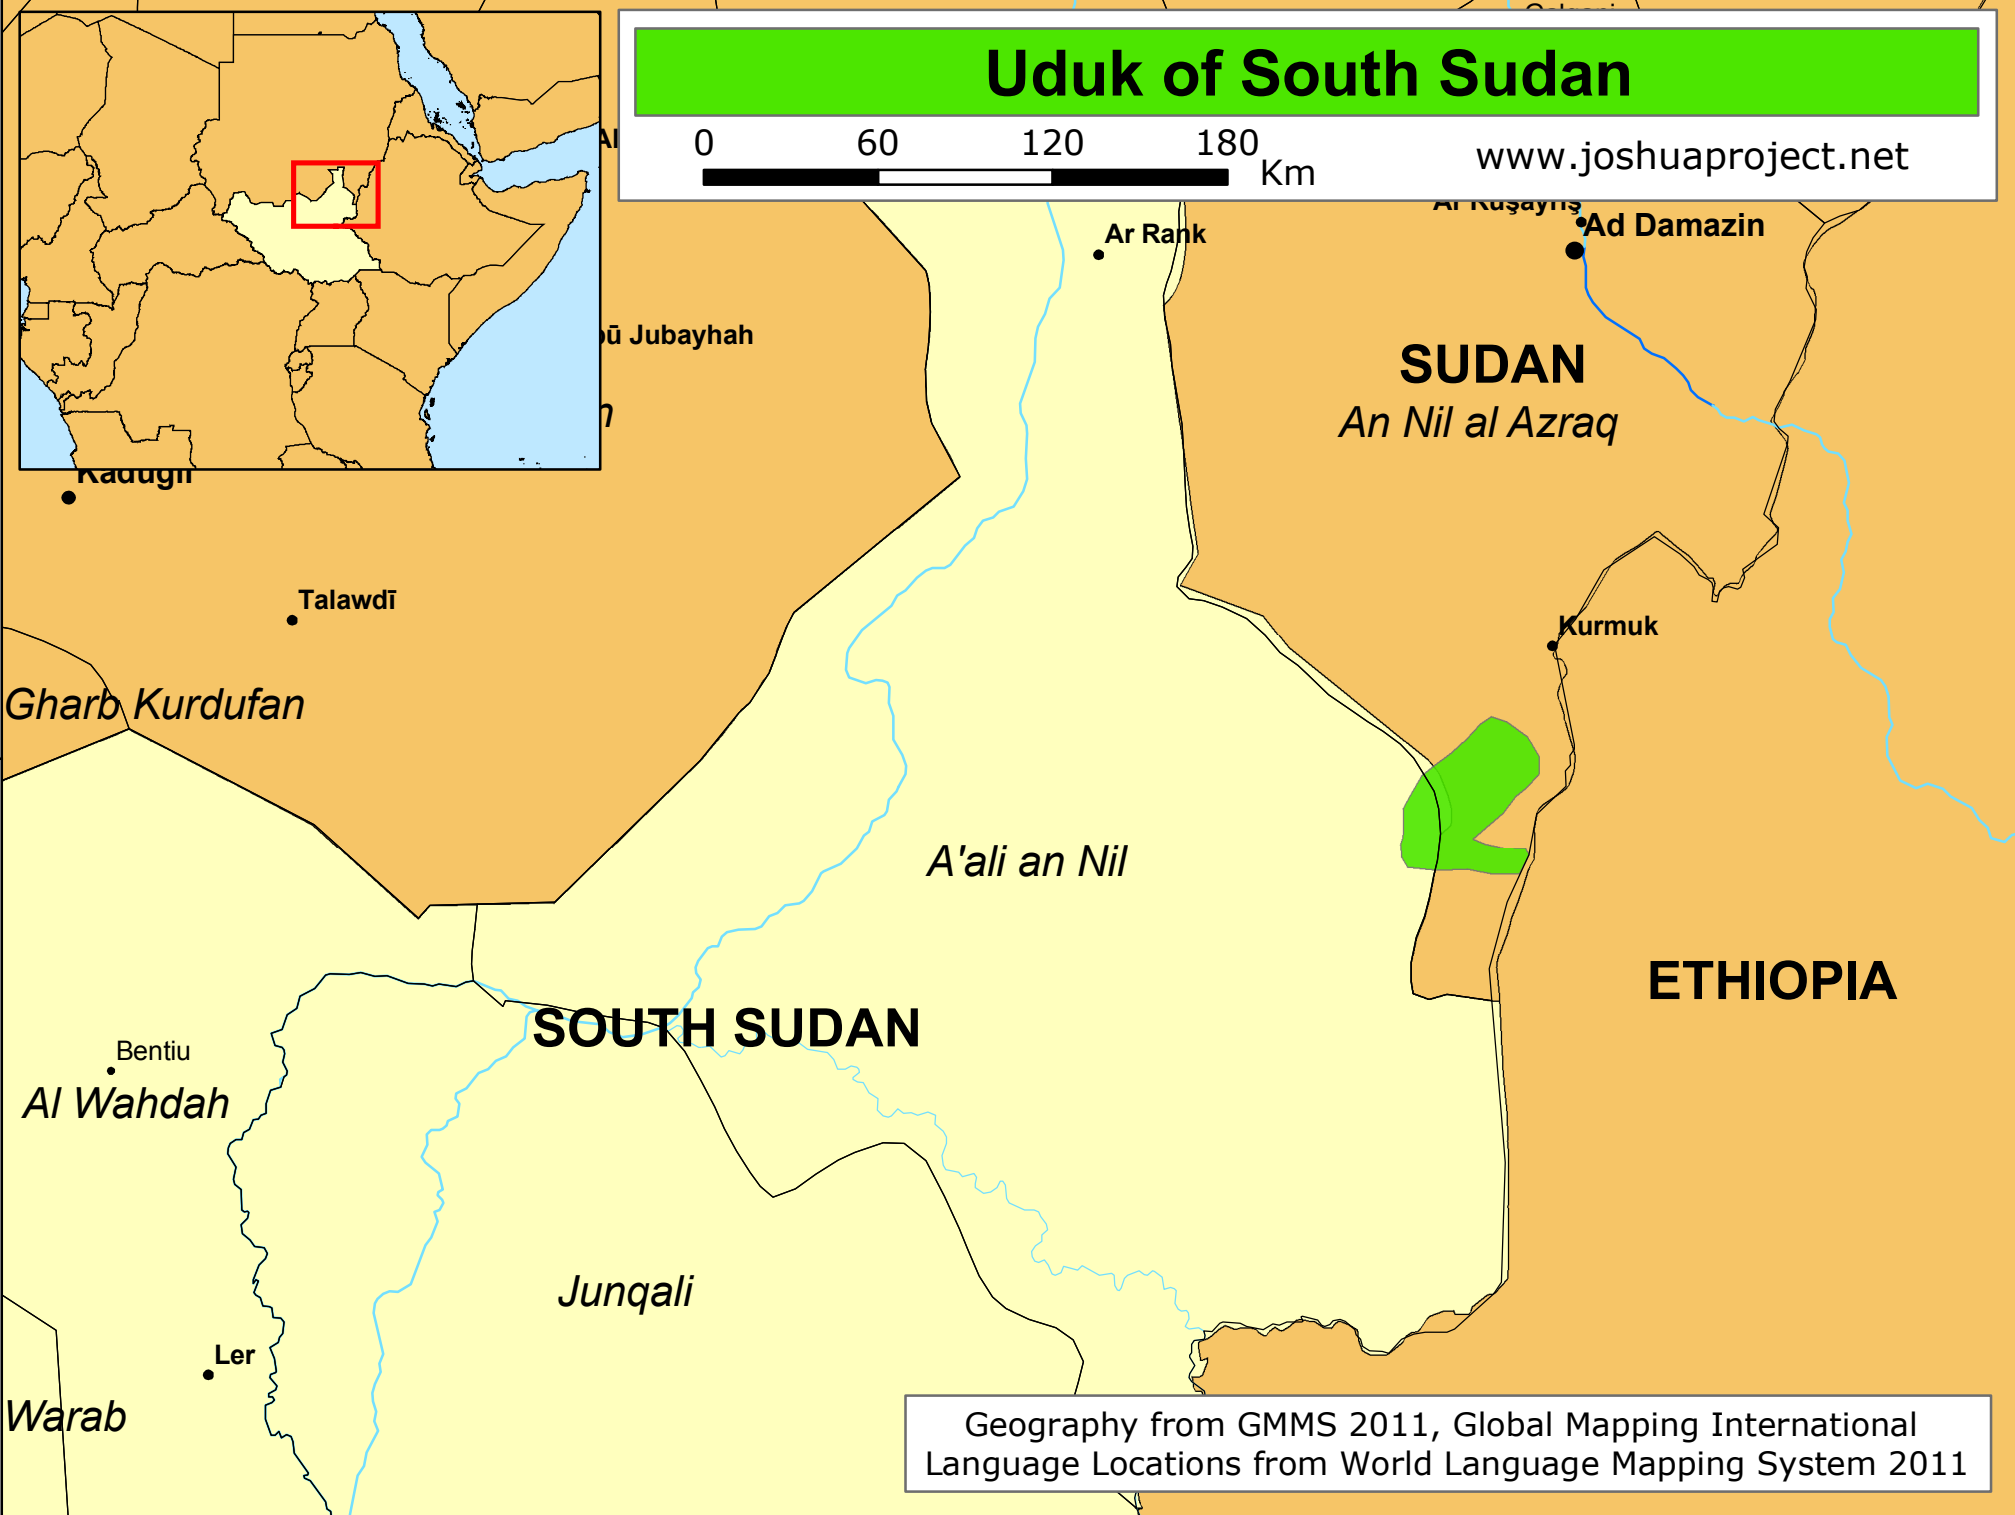

Uduk of South Sudan

0 60 120 180 Km

www.joshuaproject.net

Geography from GMS 2011, Global Mapping International
Language Locations from World Language Mapping System 2011