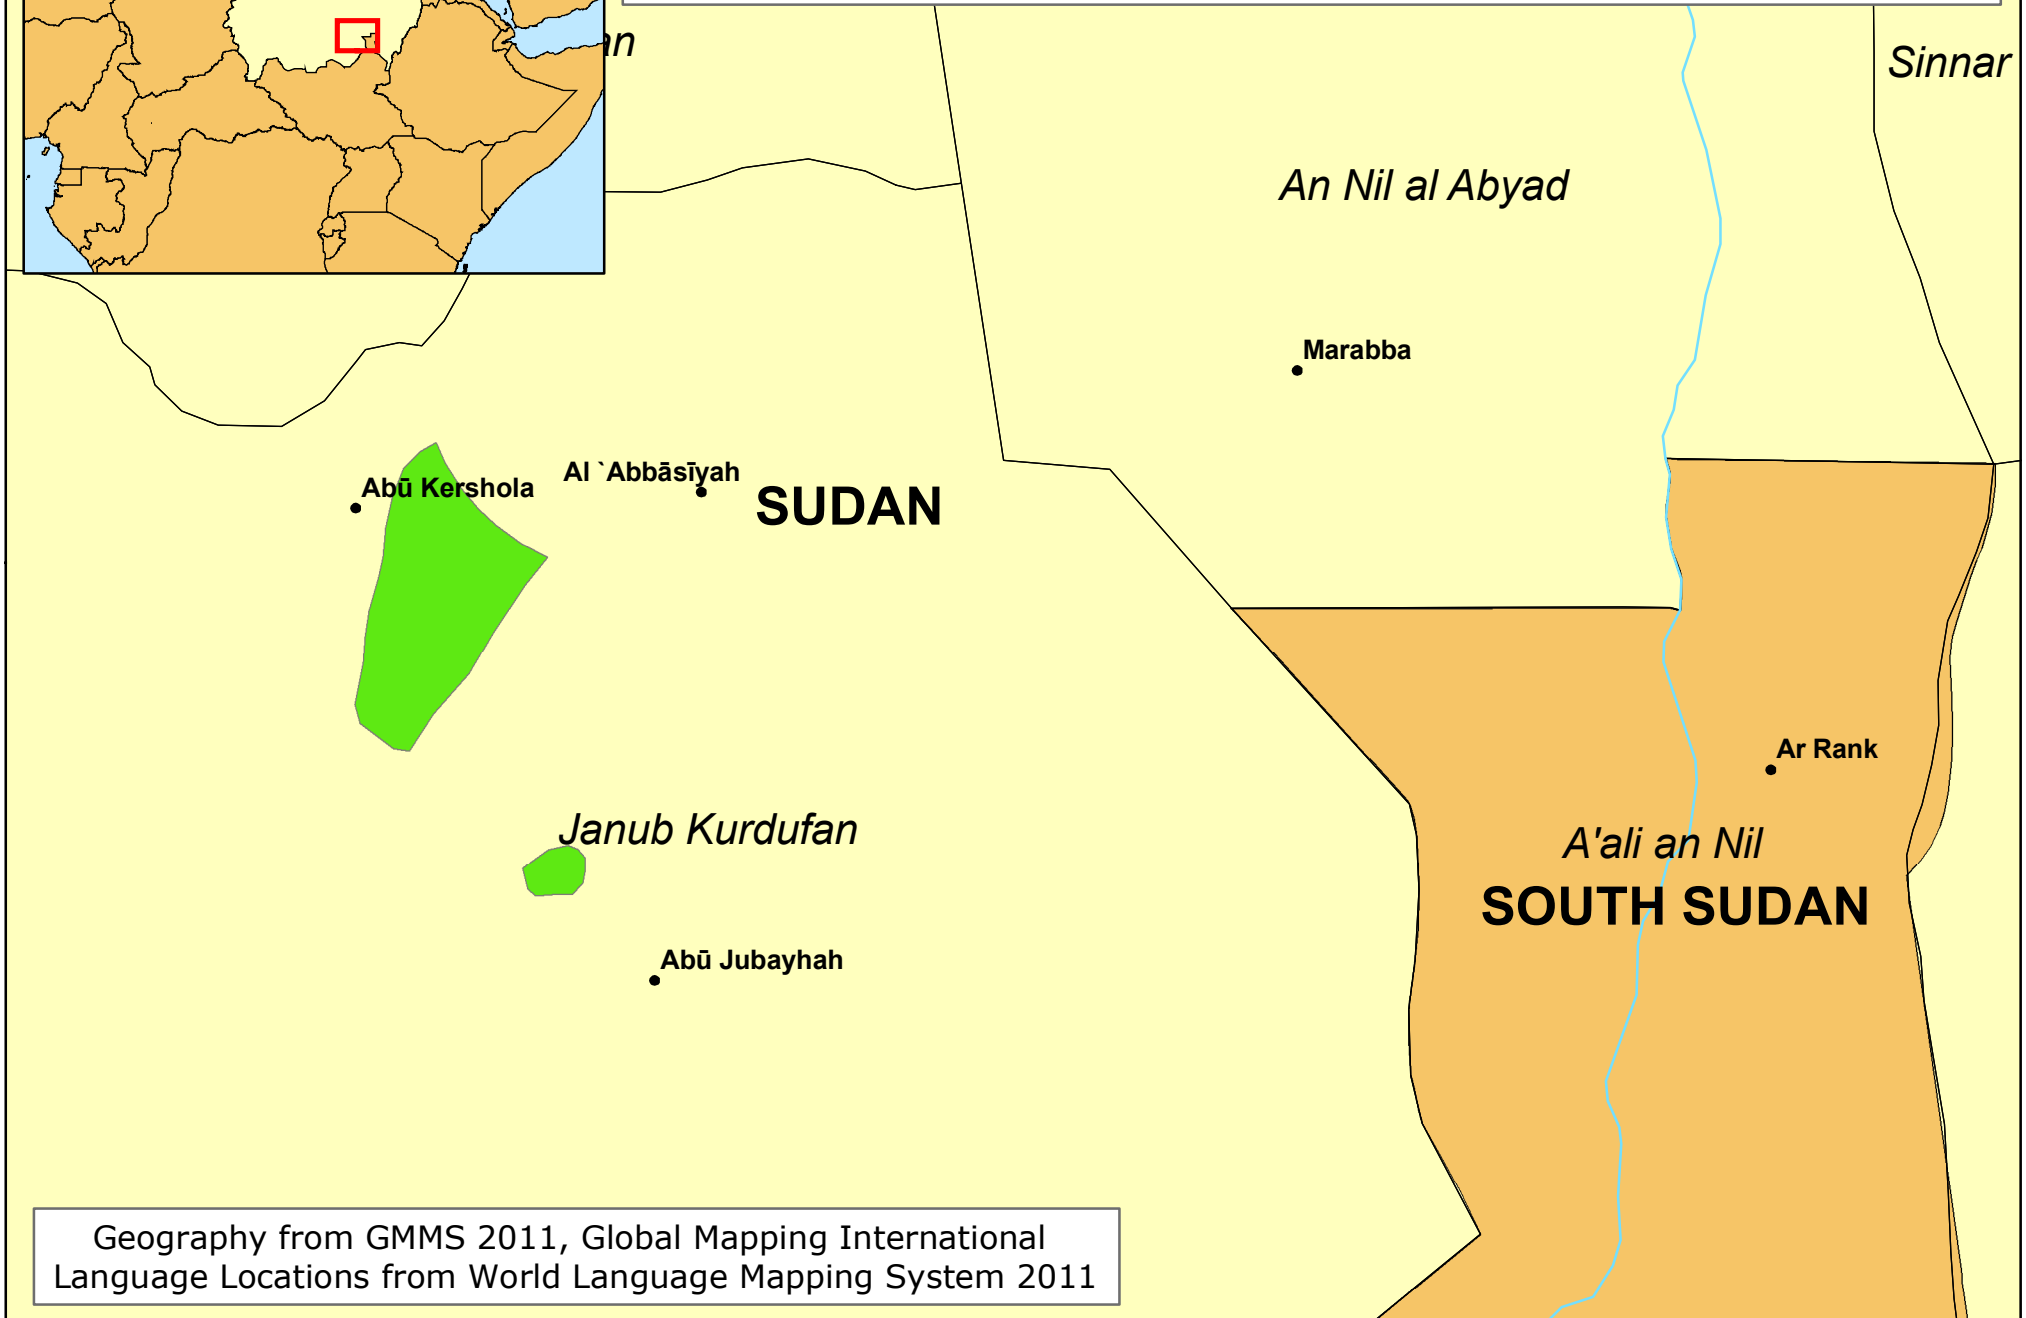

Turum of Sudan

0 30 60 90 Km

www.joshuaproject.net

Geography from GMMS 2011, Global Mapping International
Language Locations from World Language Mapping System 2011