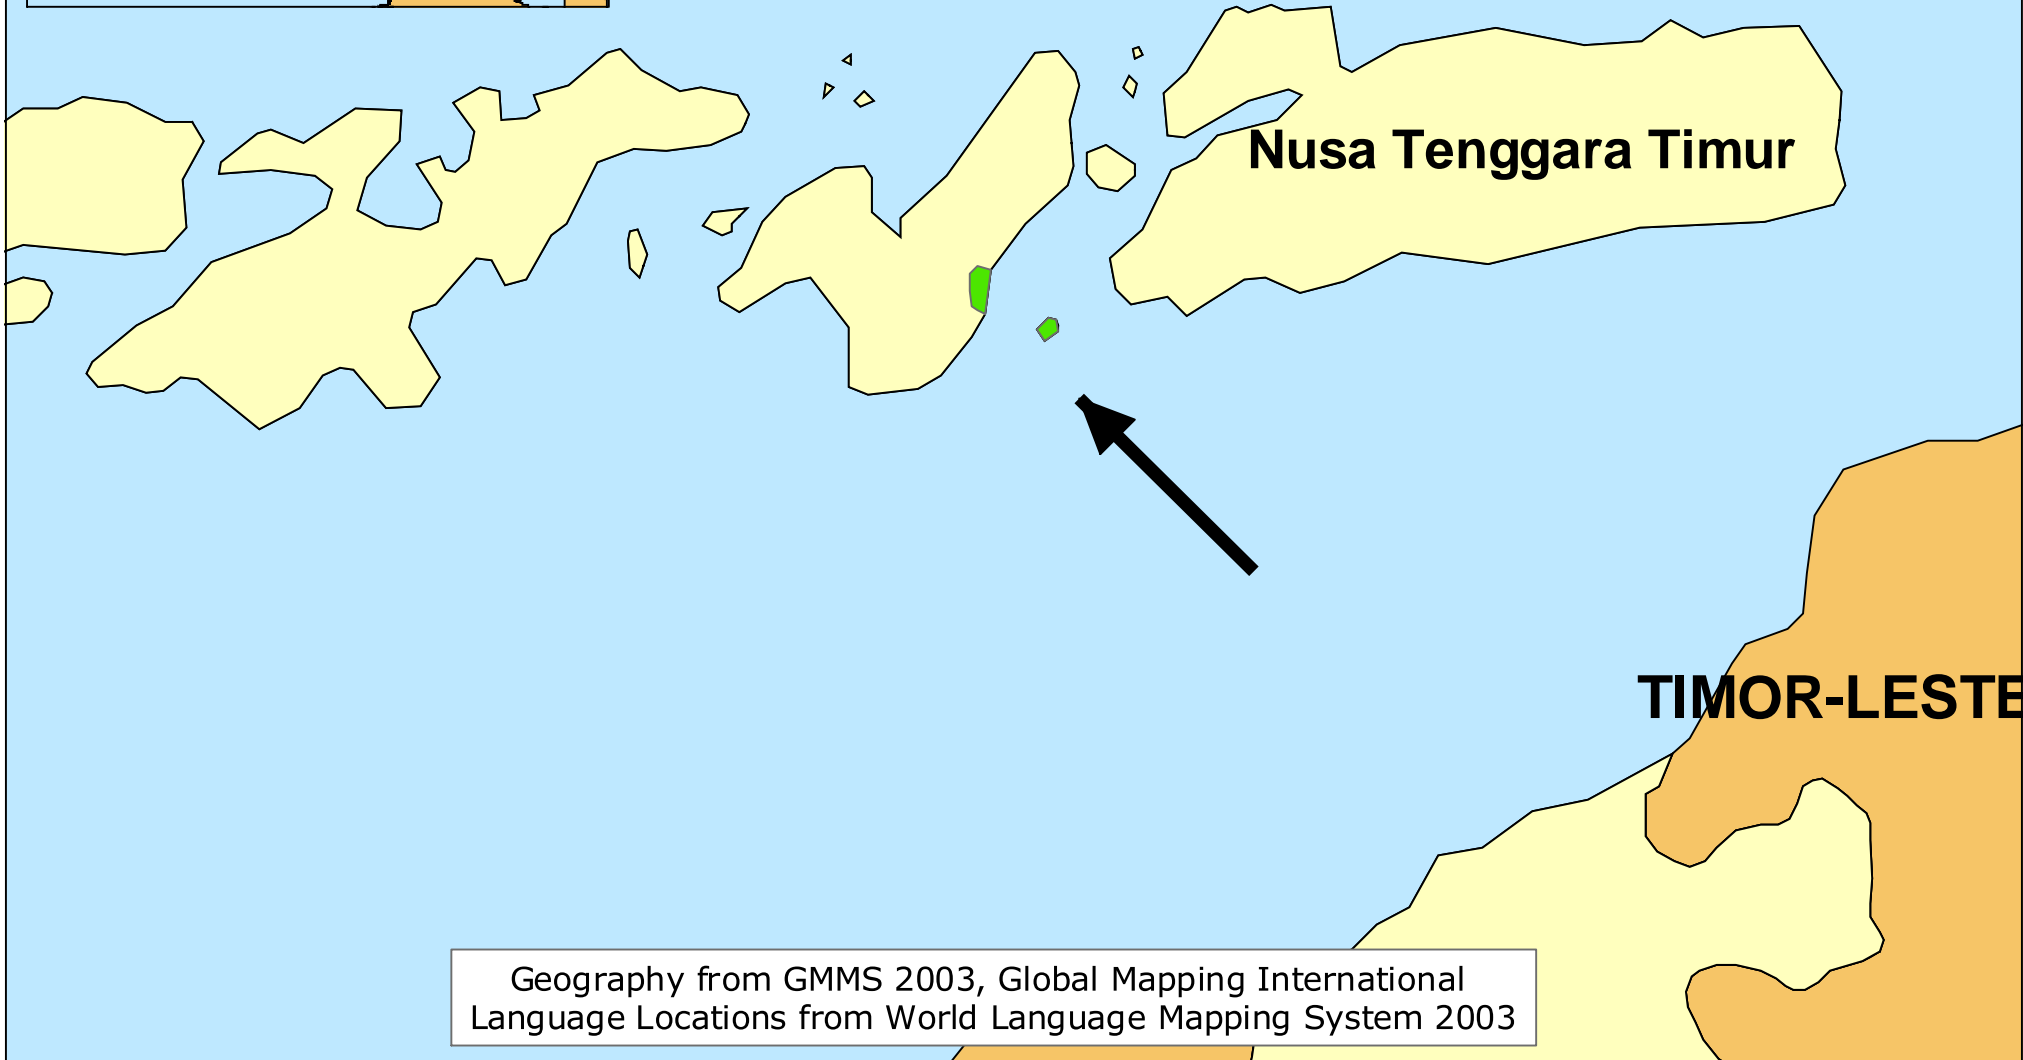

Tereweng of Indonesia

0 20 40 60 Km

www.joshuaproject.net

Geography from GMMS 2003, Global Mapping International
Language Locations from World Language Mapping System 2003