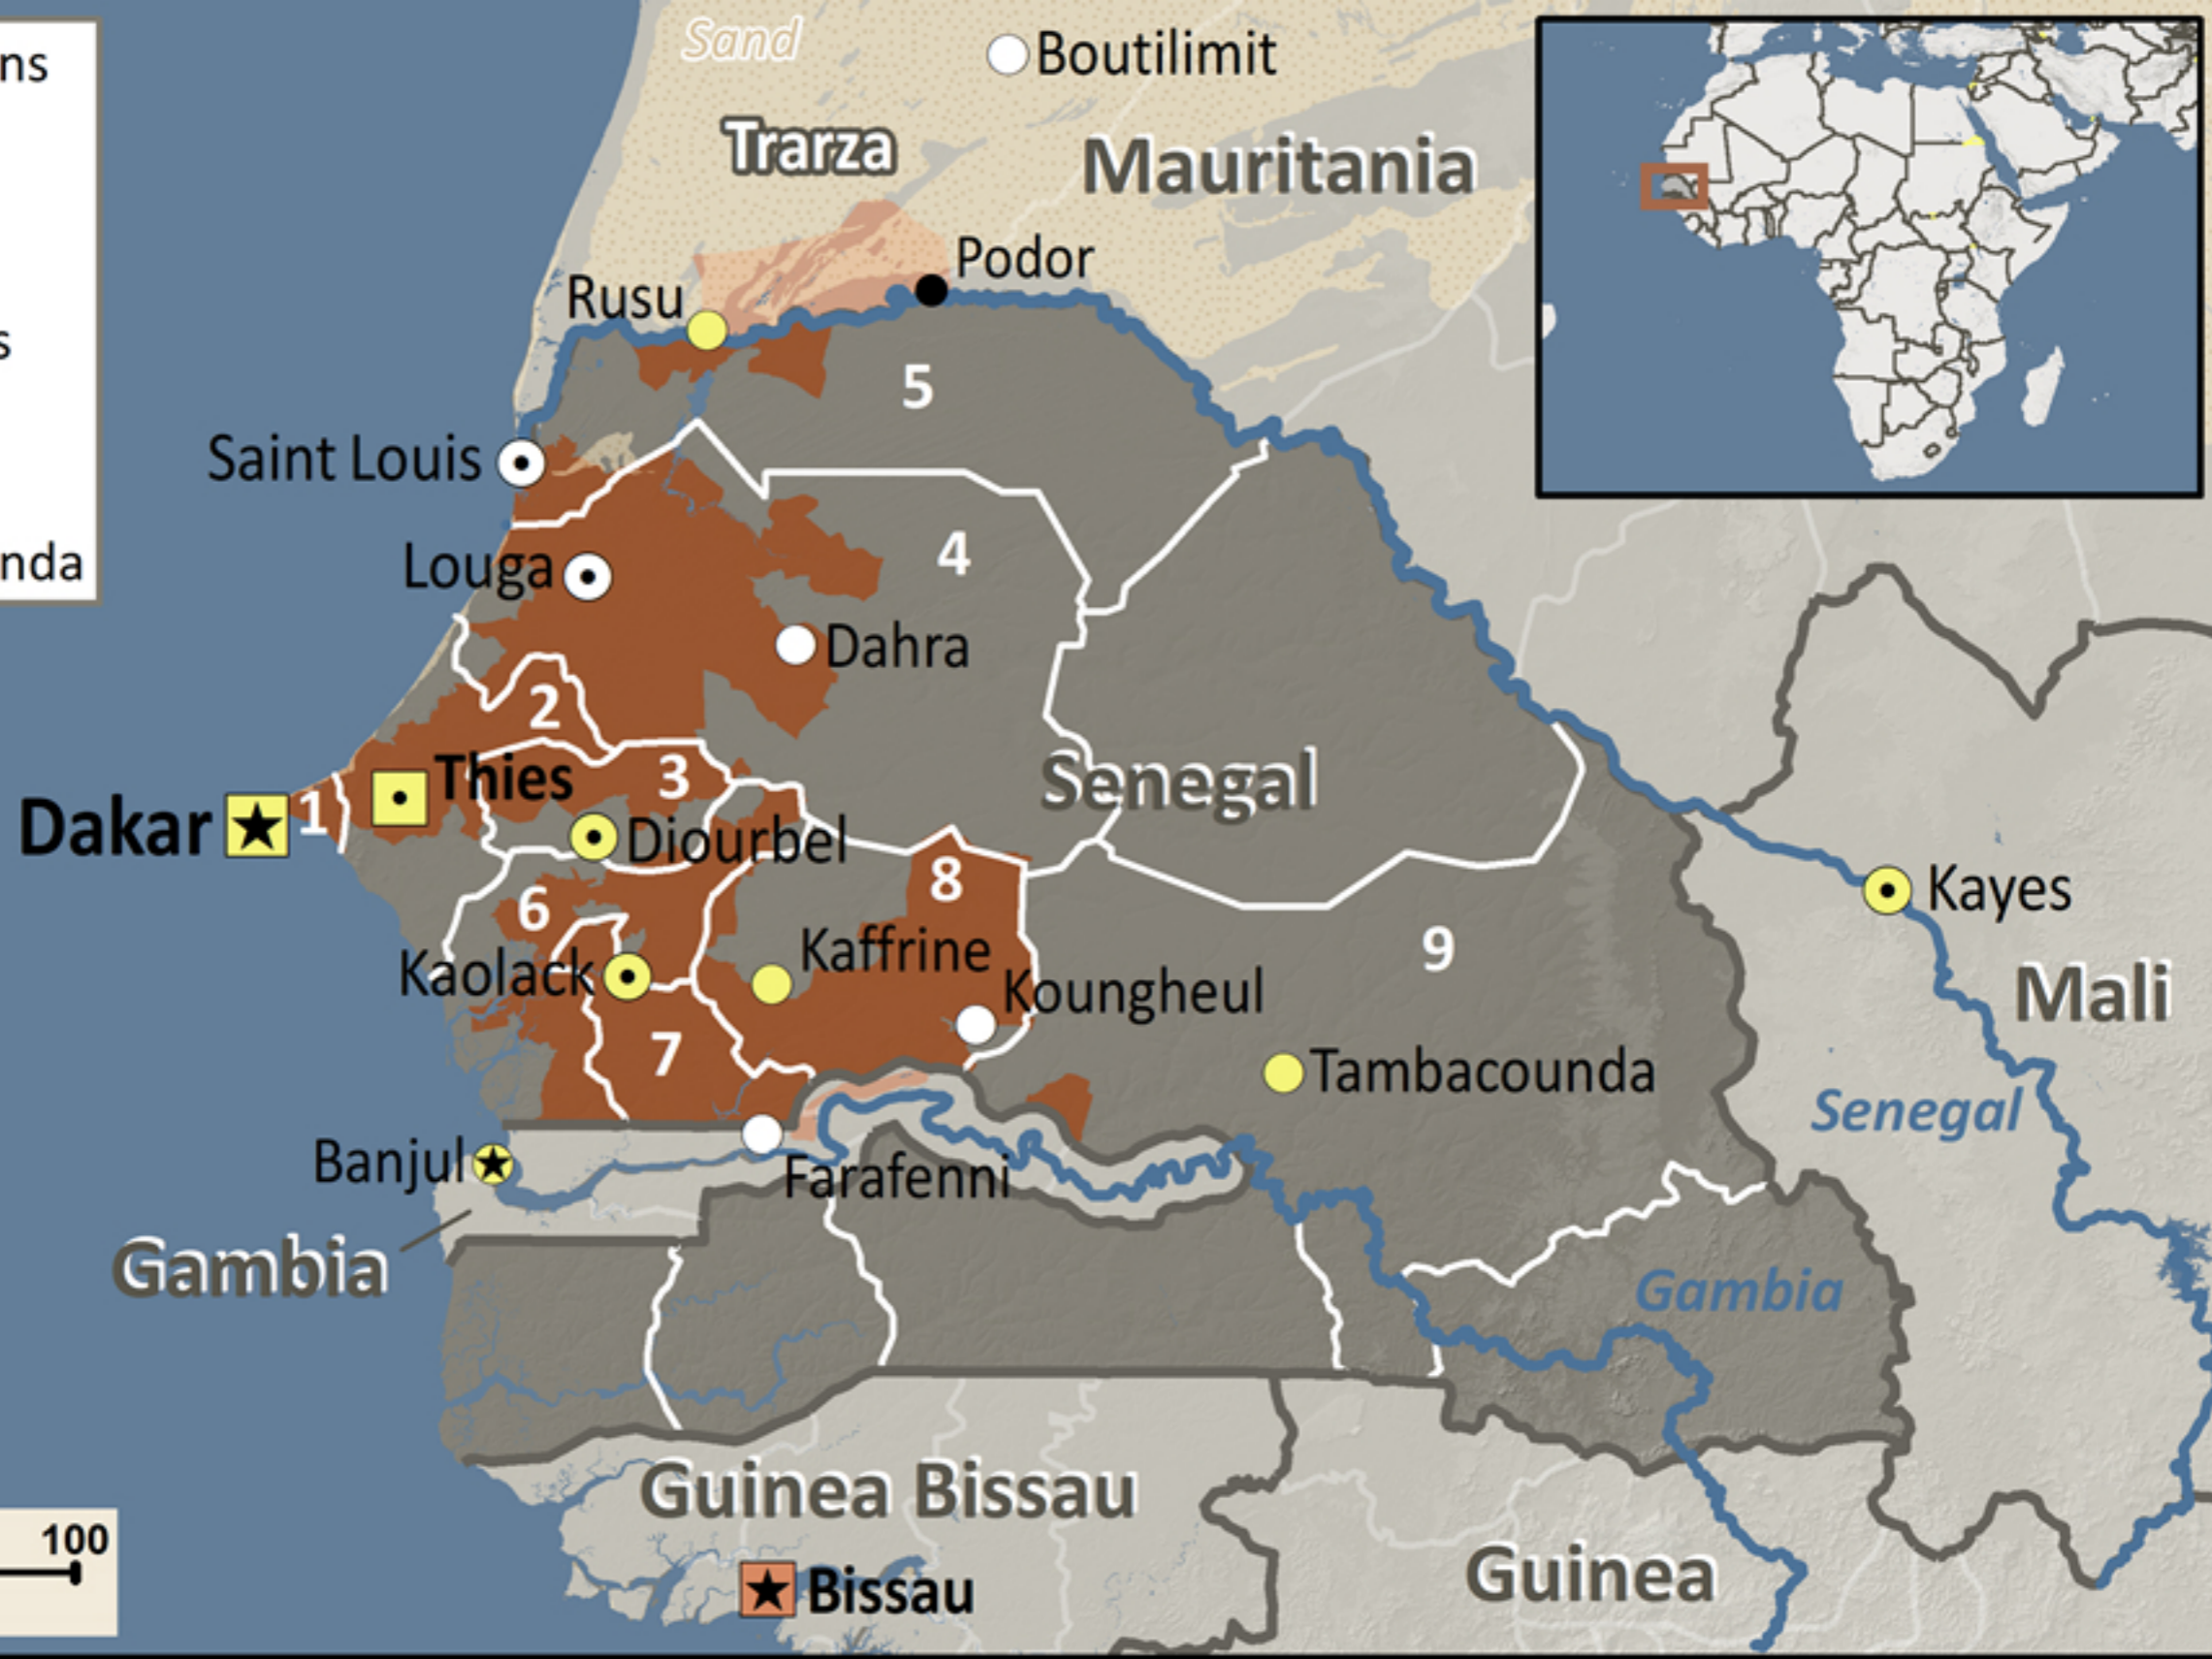

- Senegal Regions
- 1.. Dakar
 - 2.. Thies
 - 3.. Diourbel
 - 4.. Louga
 - 5.. Saint-Louis
 - 6.. Fatick
 - 7.. Kaolack
 - 8.. Kaffrine
 - 9.. Tambacounda

Wolof in Senegal

People Group Location from IMB. Other Map Data/Geography from GMMS (GMI). Map by Joshua Project