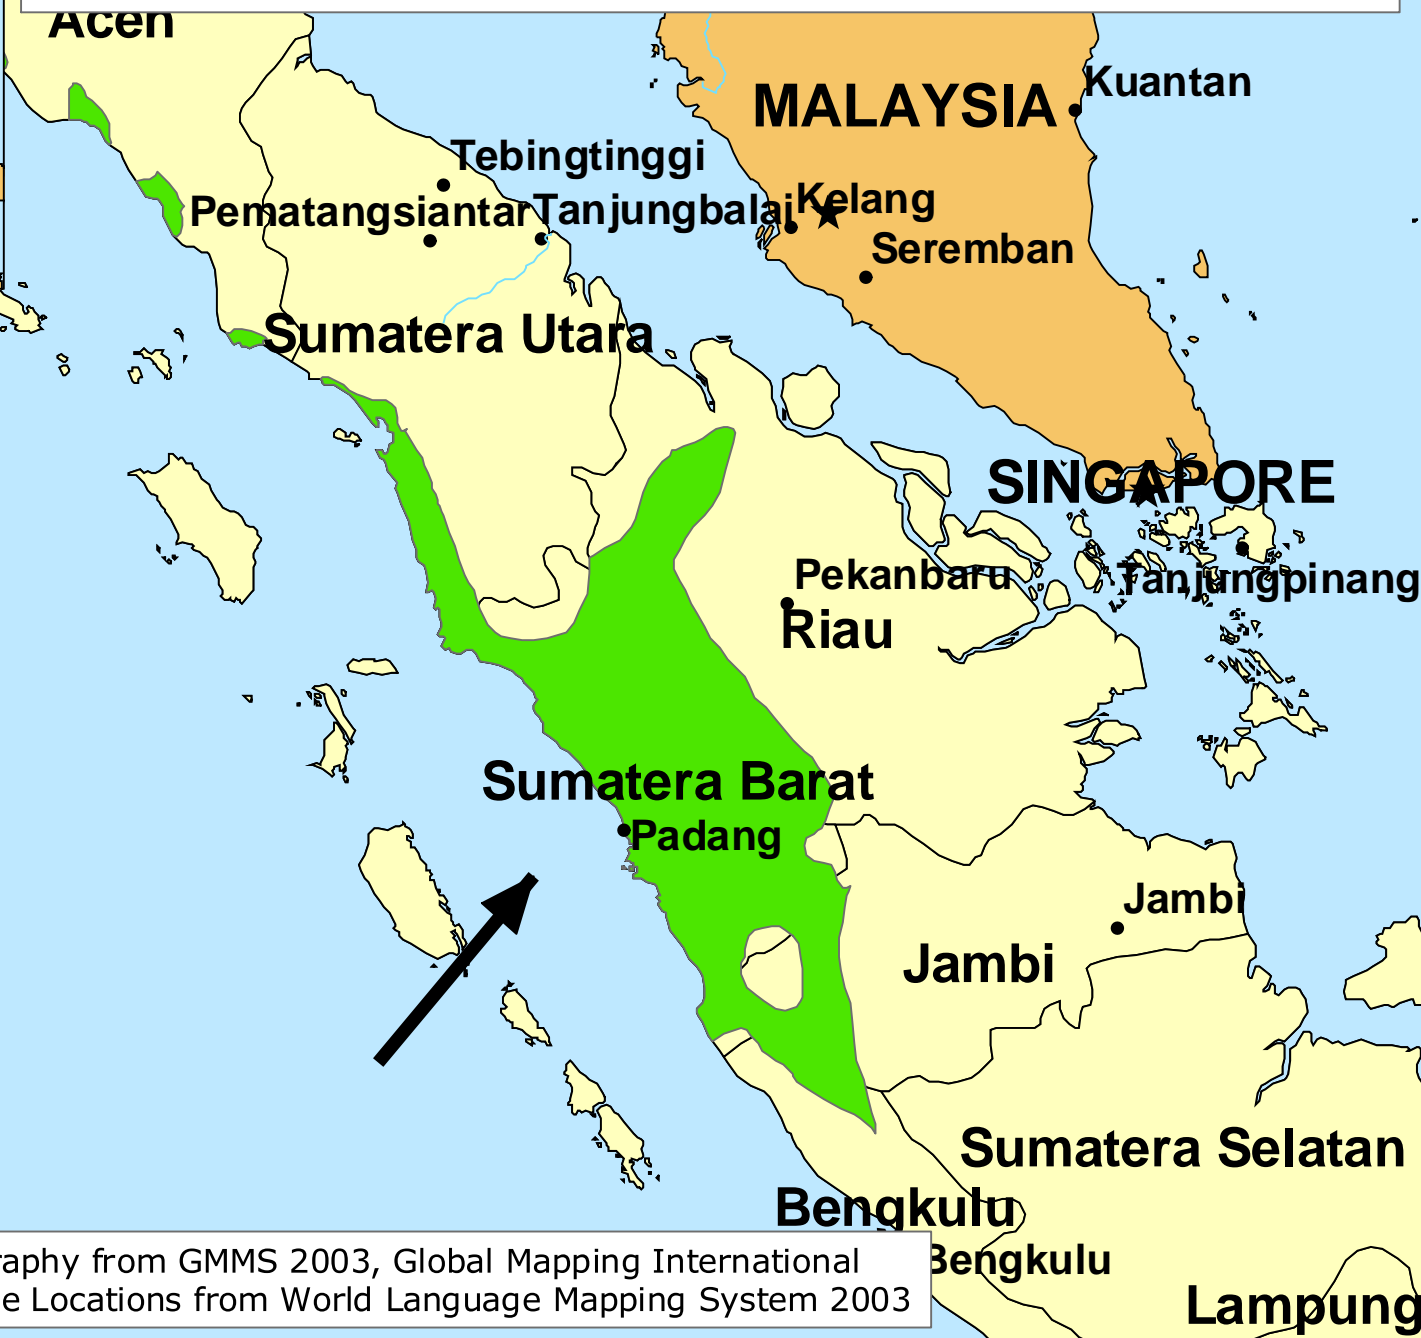

# Talang Mamak of Indonesia

0 120 240 360 Km

www.joshuaproject.net

Geography from GMMS 2003, Global Mapping International  
Language Locations from World Language Mapping System 2003