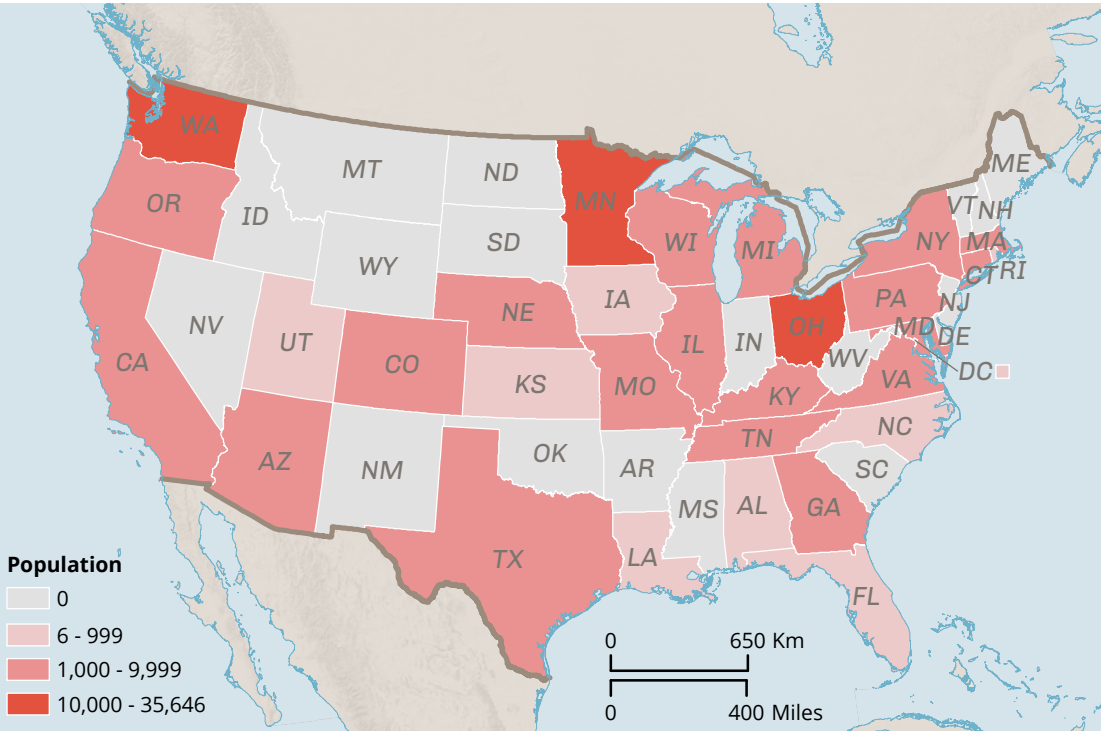

# Somali of UNITED STATES

### Population

- 0
- 6 - 999
- 1,000 - 9,999
- 10,000 - 35,646

Data for Somali ancestry from American Community Survey (2012), U.S. Census  
Geography from GMMS (GMI). Map by cartoMission.