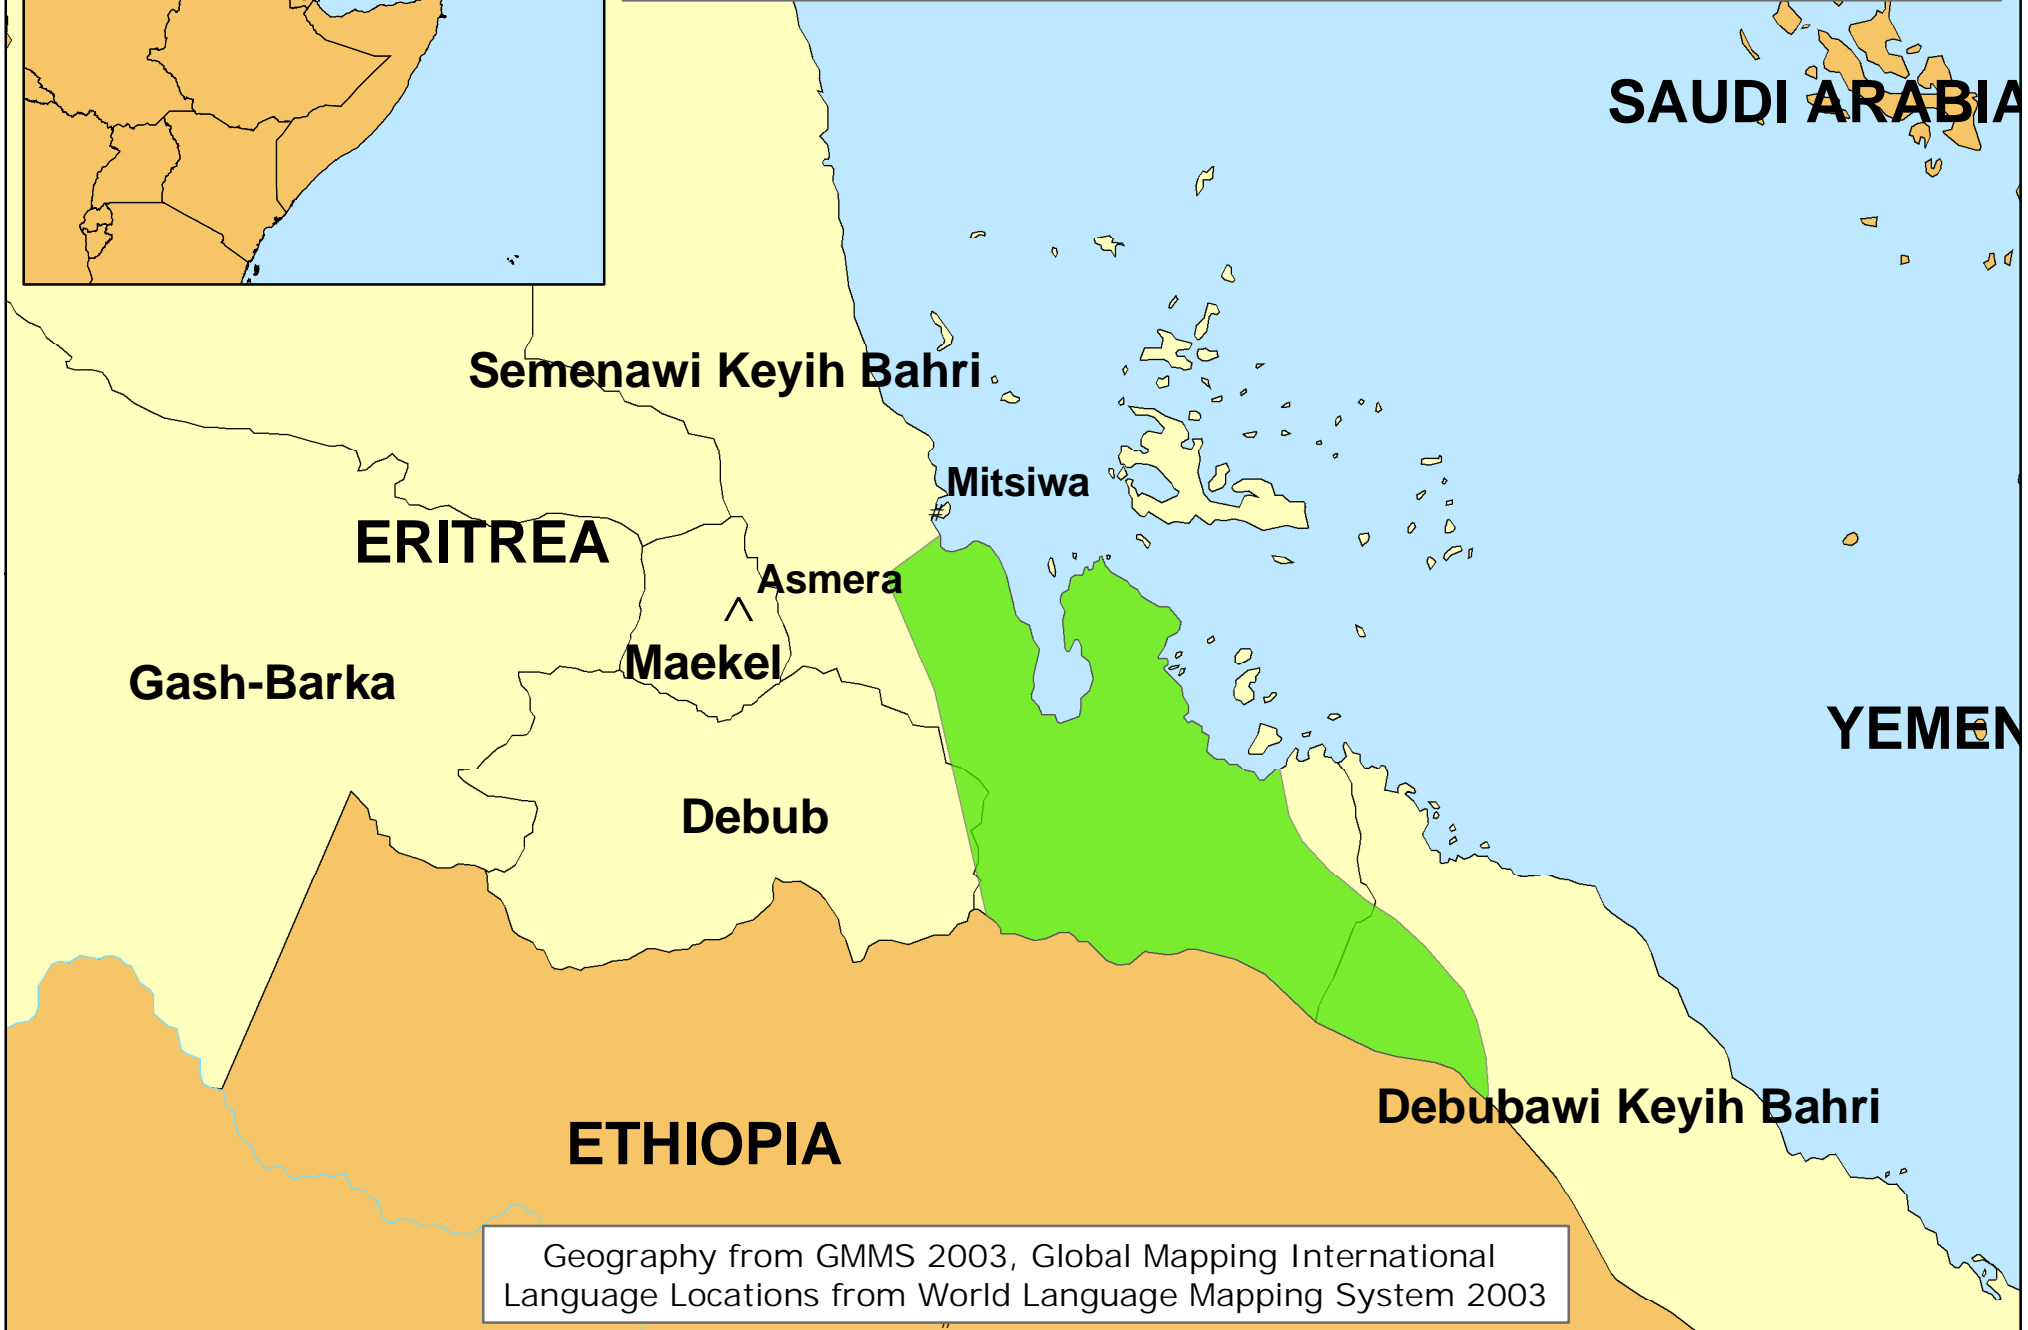

# Saho of Eritrea

0102030

Km

[www.joshuaproject.net](http://www.joshuaproject.net)

Geography from GMMS 2003, Global Mapping International  
Language Locations from World Language Mapping System 2003