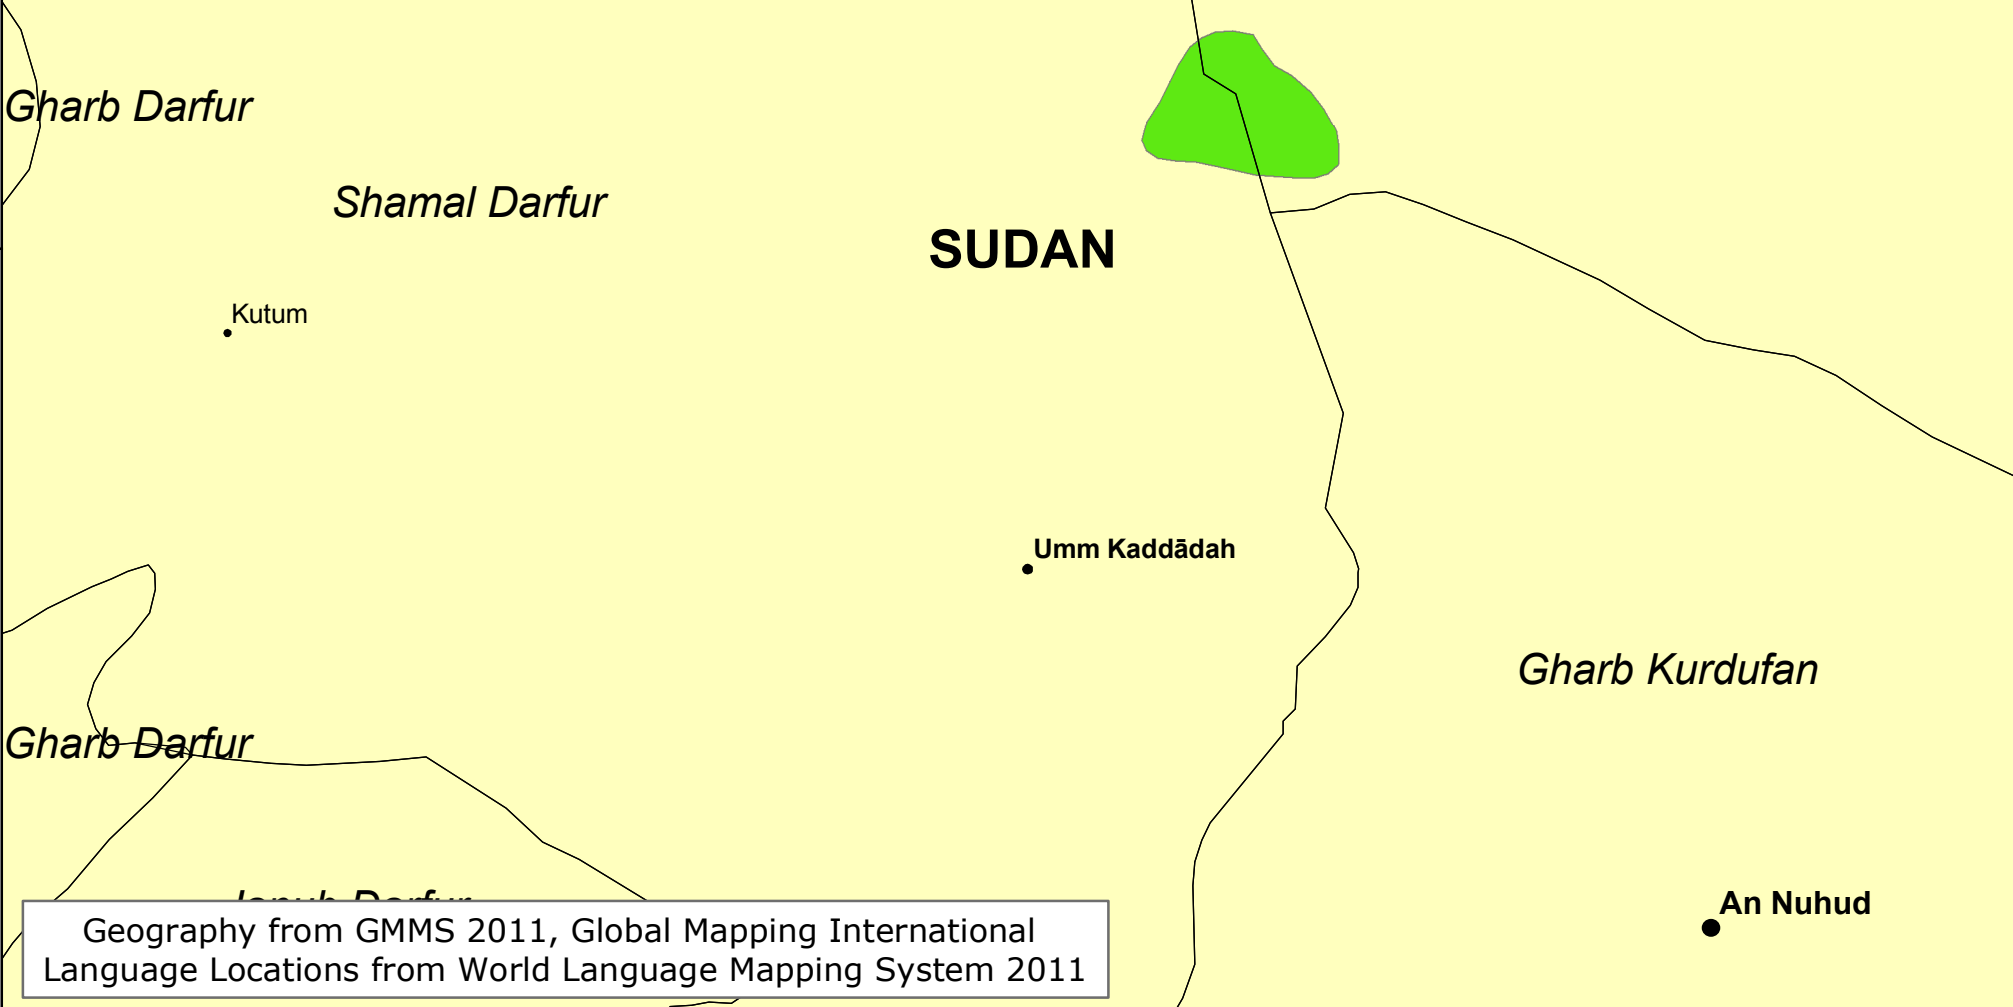

Midobi, Tid-n-Aal of Sudan

0 60 120 180 Km

www.joshuaproject.net

Geography from GMMS 2011, Global Mapping International
Language Locations from World Language Mapping System 2011