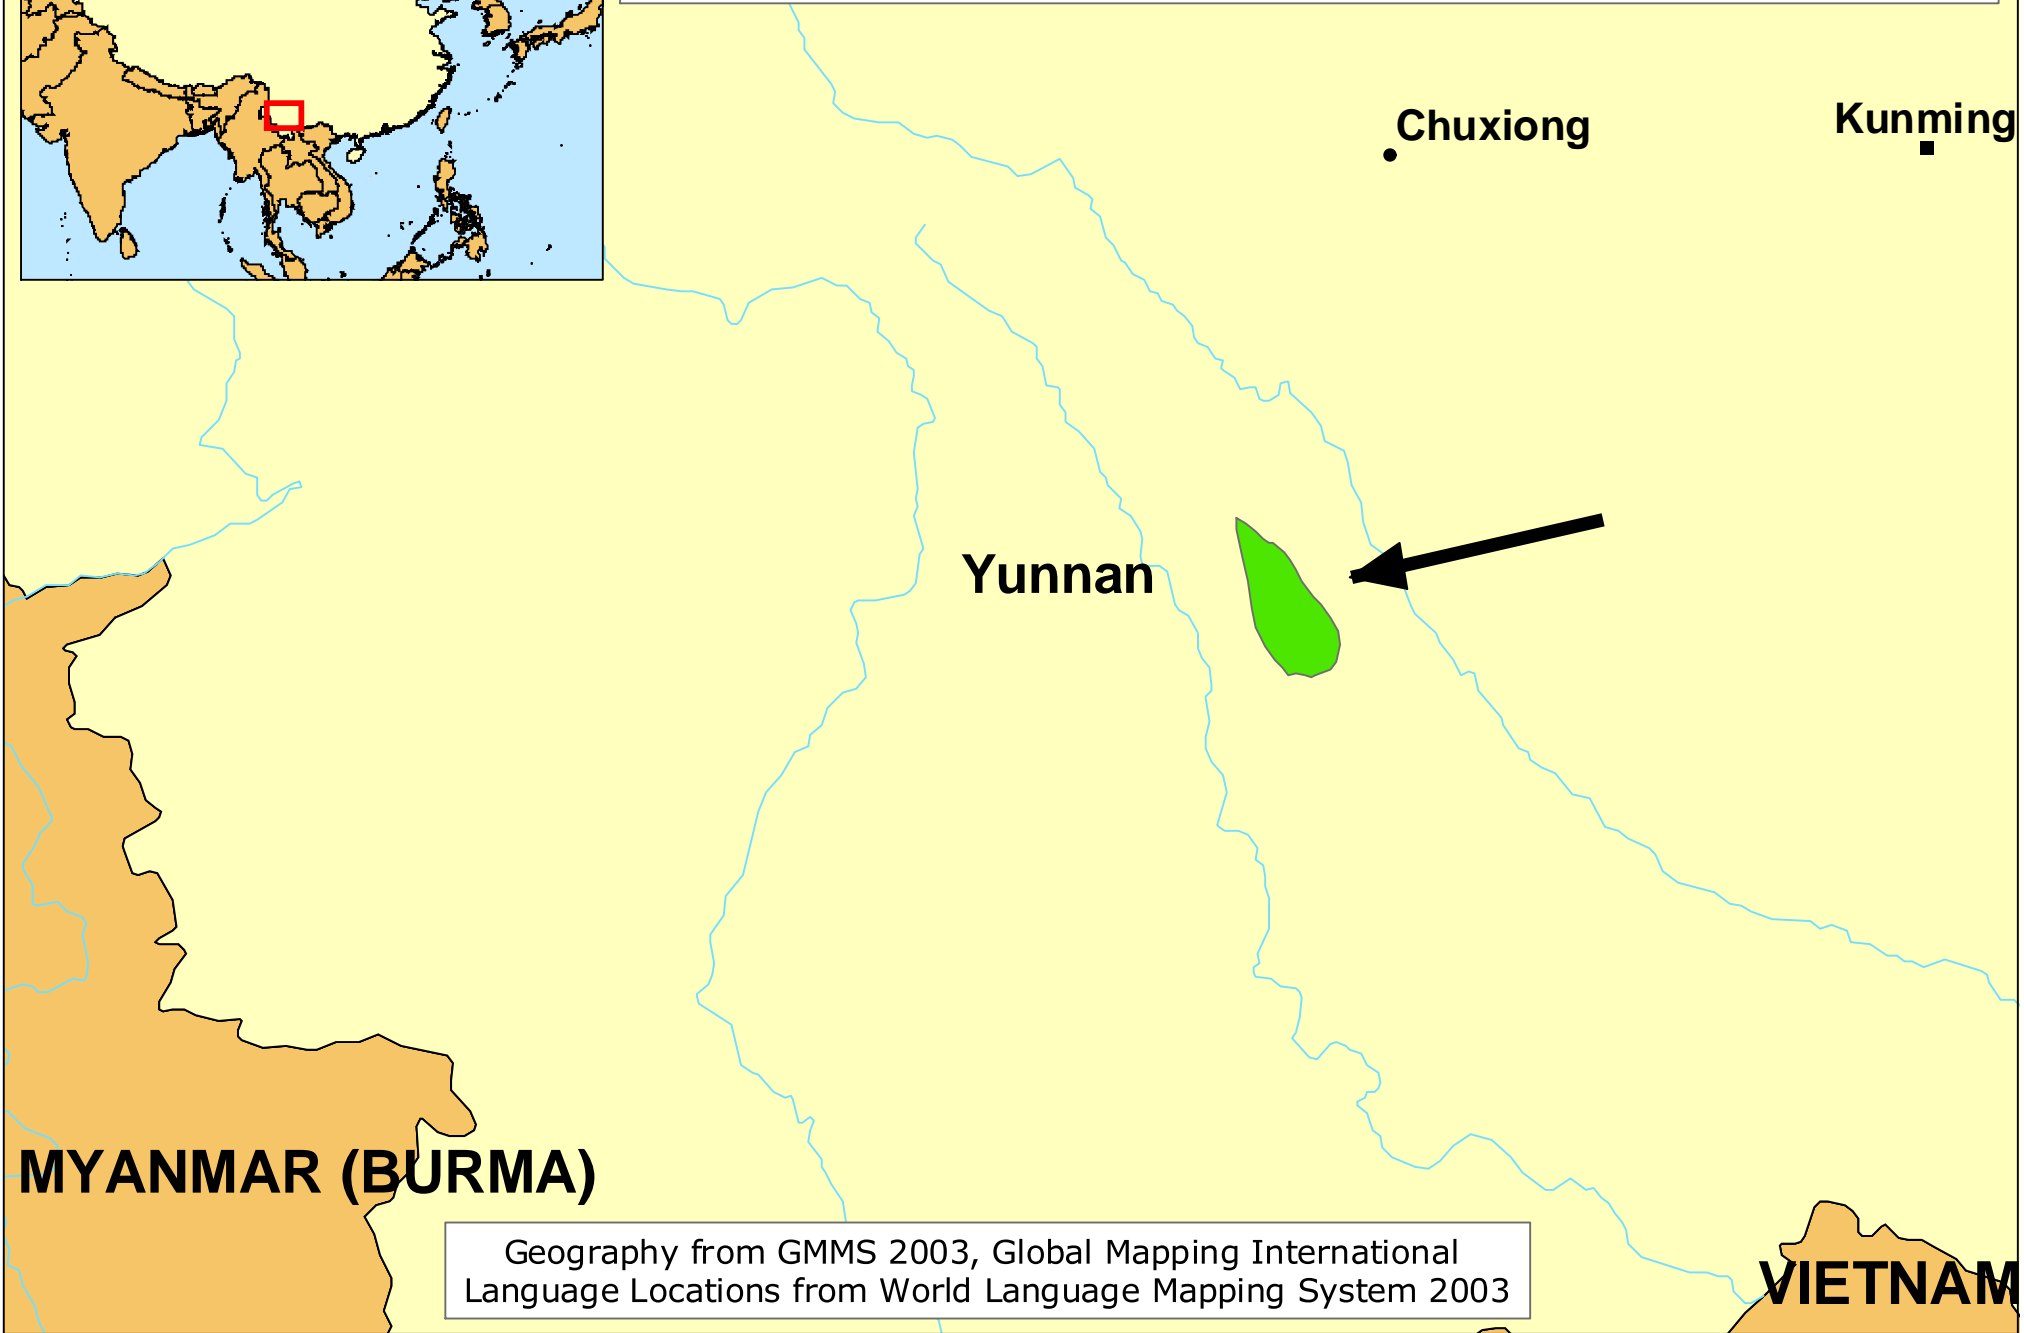

# Maru of China

0 40 80 120 Km

[www.joshuaproject.net](http://www.joshuaproject.net)

Geography from GMMS 2003, Global Mapping International  
Language Locations from World Language Mapping System 2003