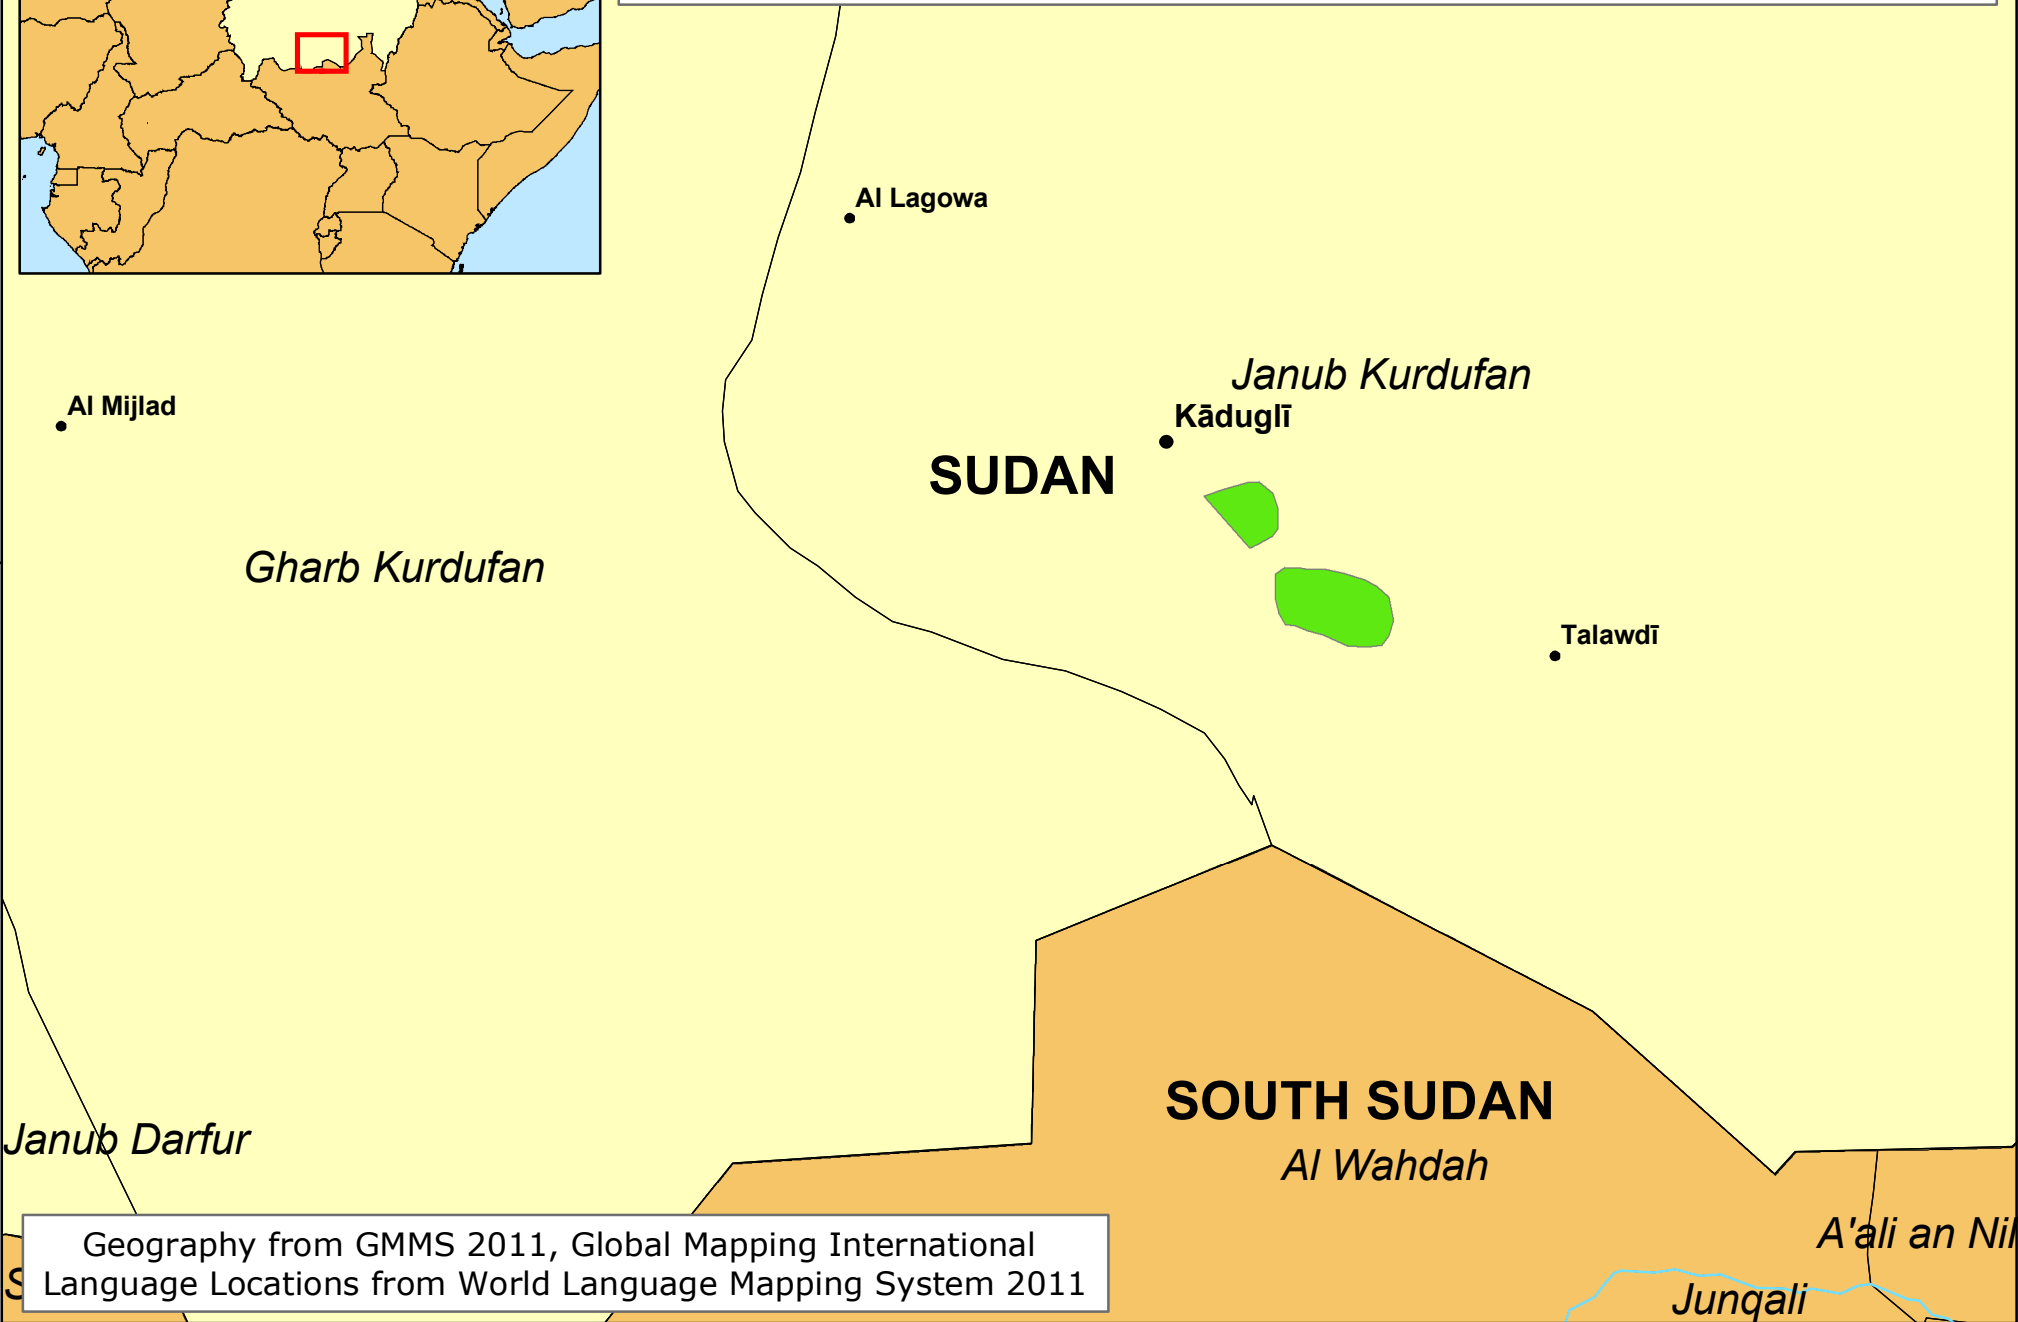

Ngile, Masakin of Sudan

0 40 80 120 Km

www.joshuaproject.net

SUDAN

SOUTH SUDAN

Al Wahdah

Janub Kurdufan

Kāduglī

Al Lagowa

Al Mijlad

Gharb Kurdufan

Talawdī

Janub Darfur

A'ali an Nil

Junqali

Geography from GMMS 2011, Global Mapping International
Language Locations from World Language Mapping System 2011