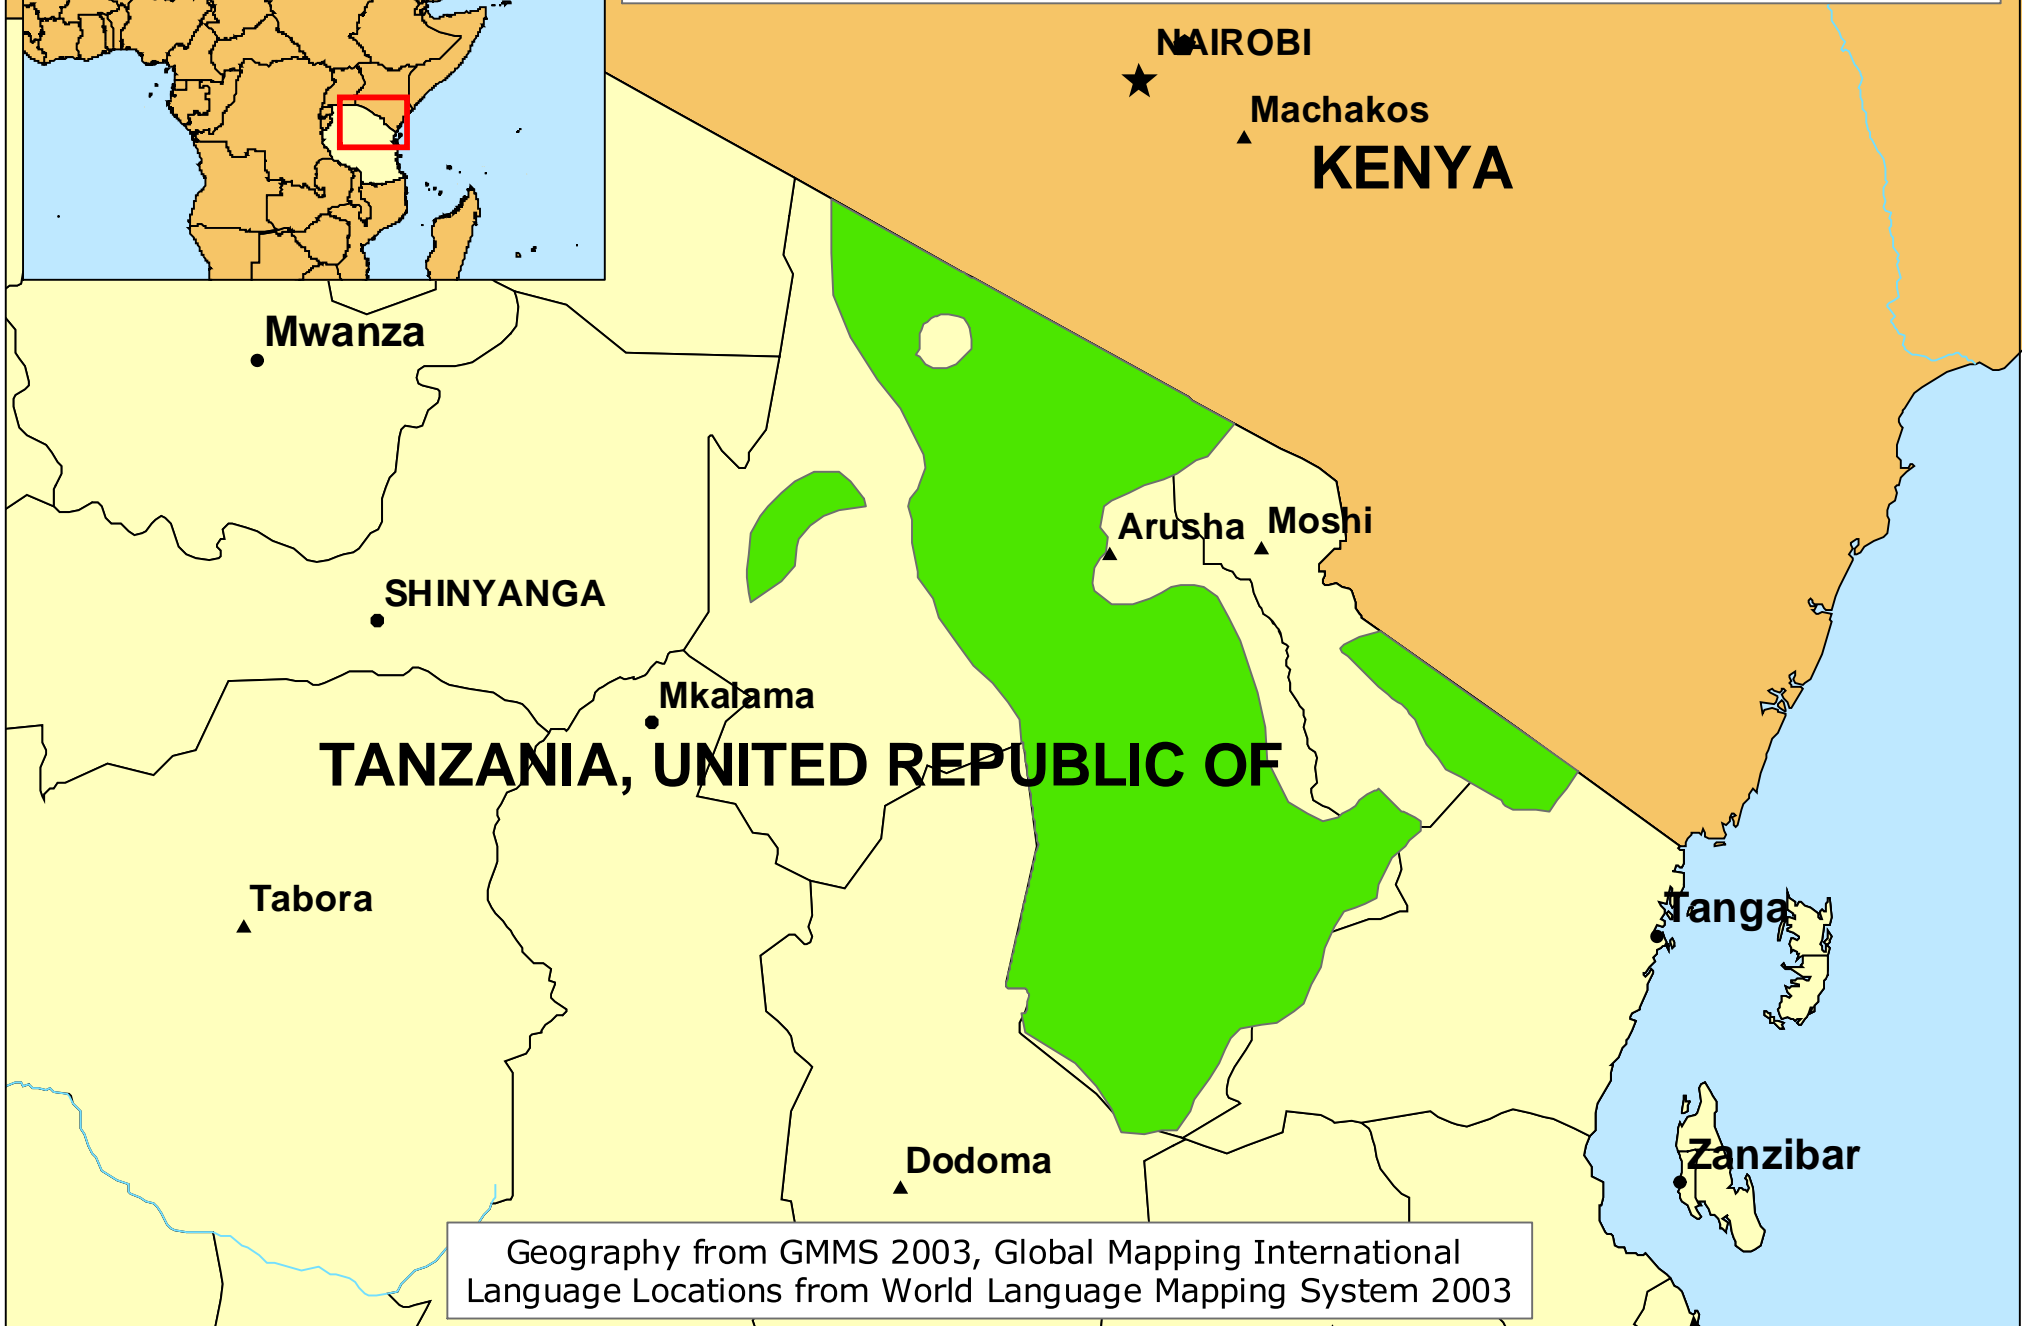

# Maasai of Tanzania

0 75 150 225 Km

[www.joshuaproject.net](http://www.joshuaproject.net)

Geography from GMMS 2003, Global Mapping International  
Language Locations from World Language Mapping System 2003