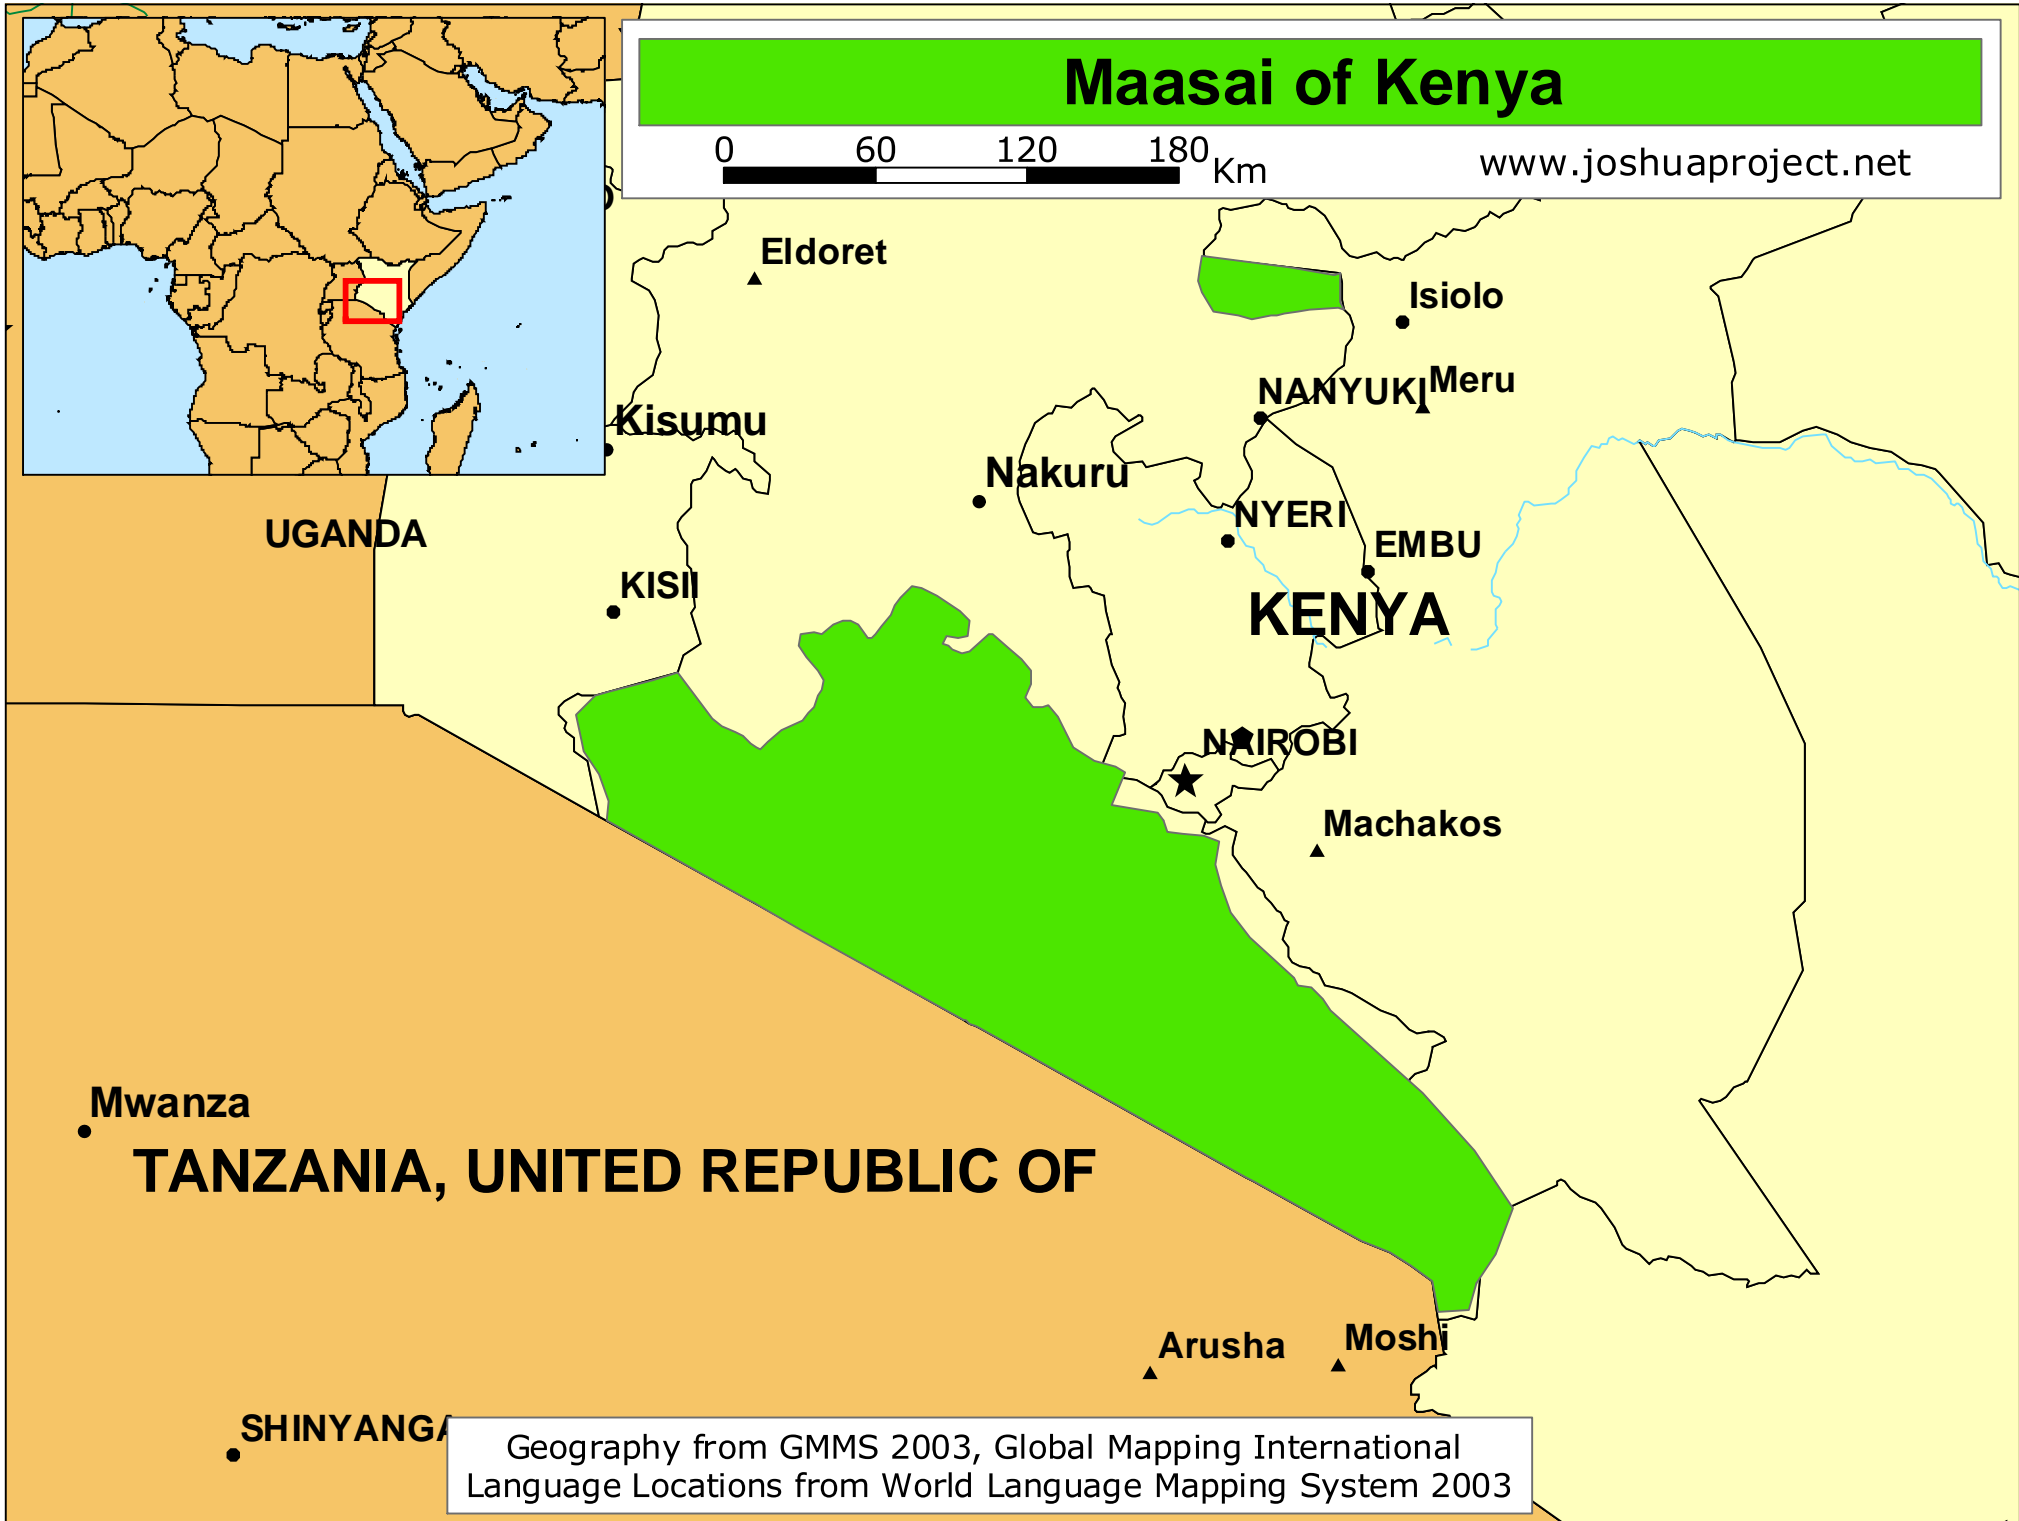

Maasai of Kenya

0 60 120 180 Km

www.joshuaproject.net

Geography from GMMS 2003, Global Mapping International
Language Locations from World Language Mapping System 2003