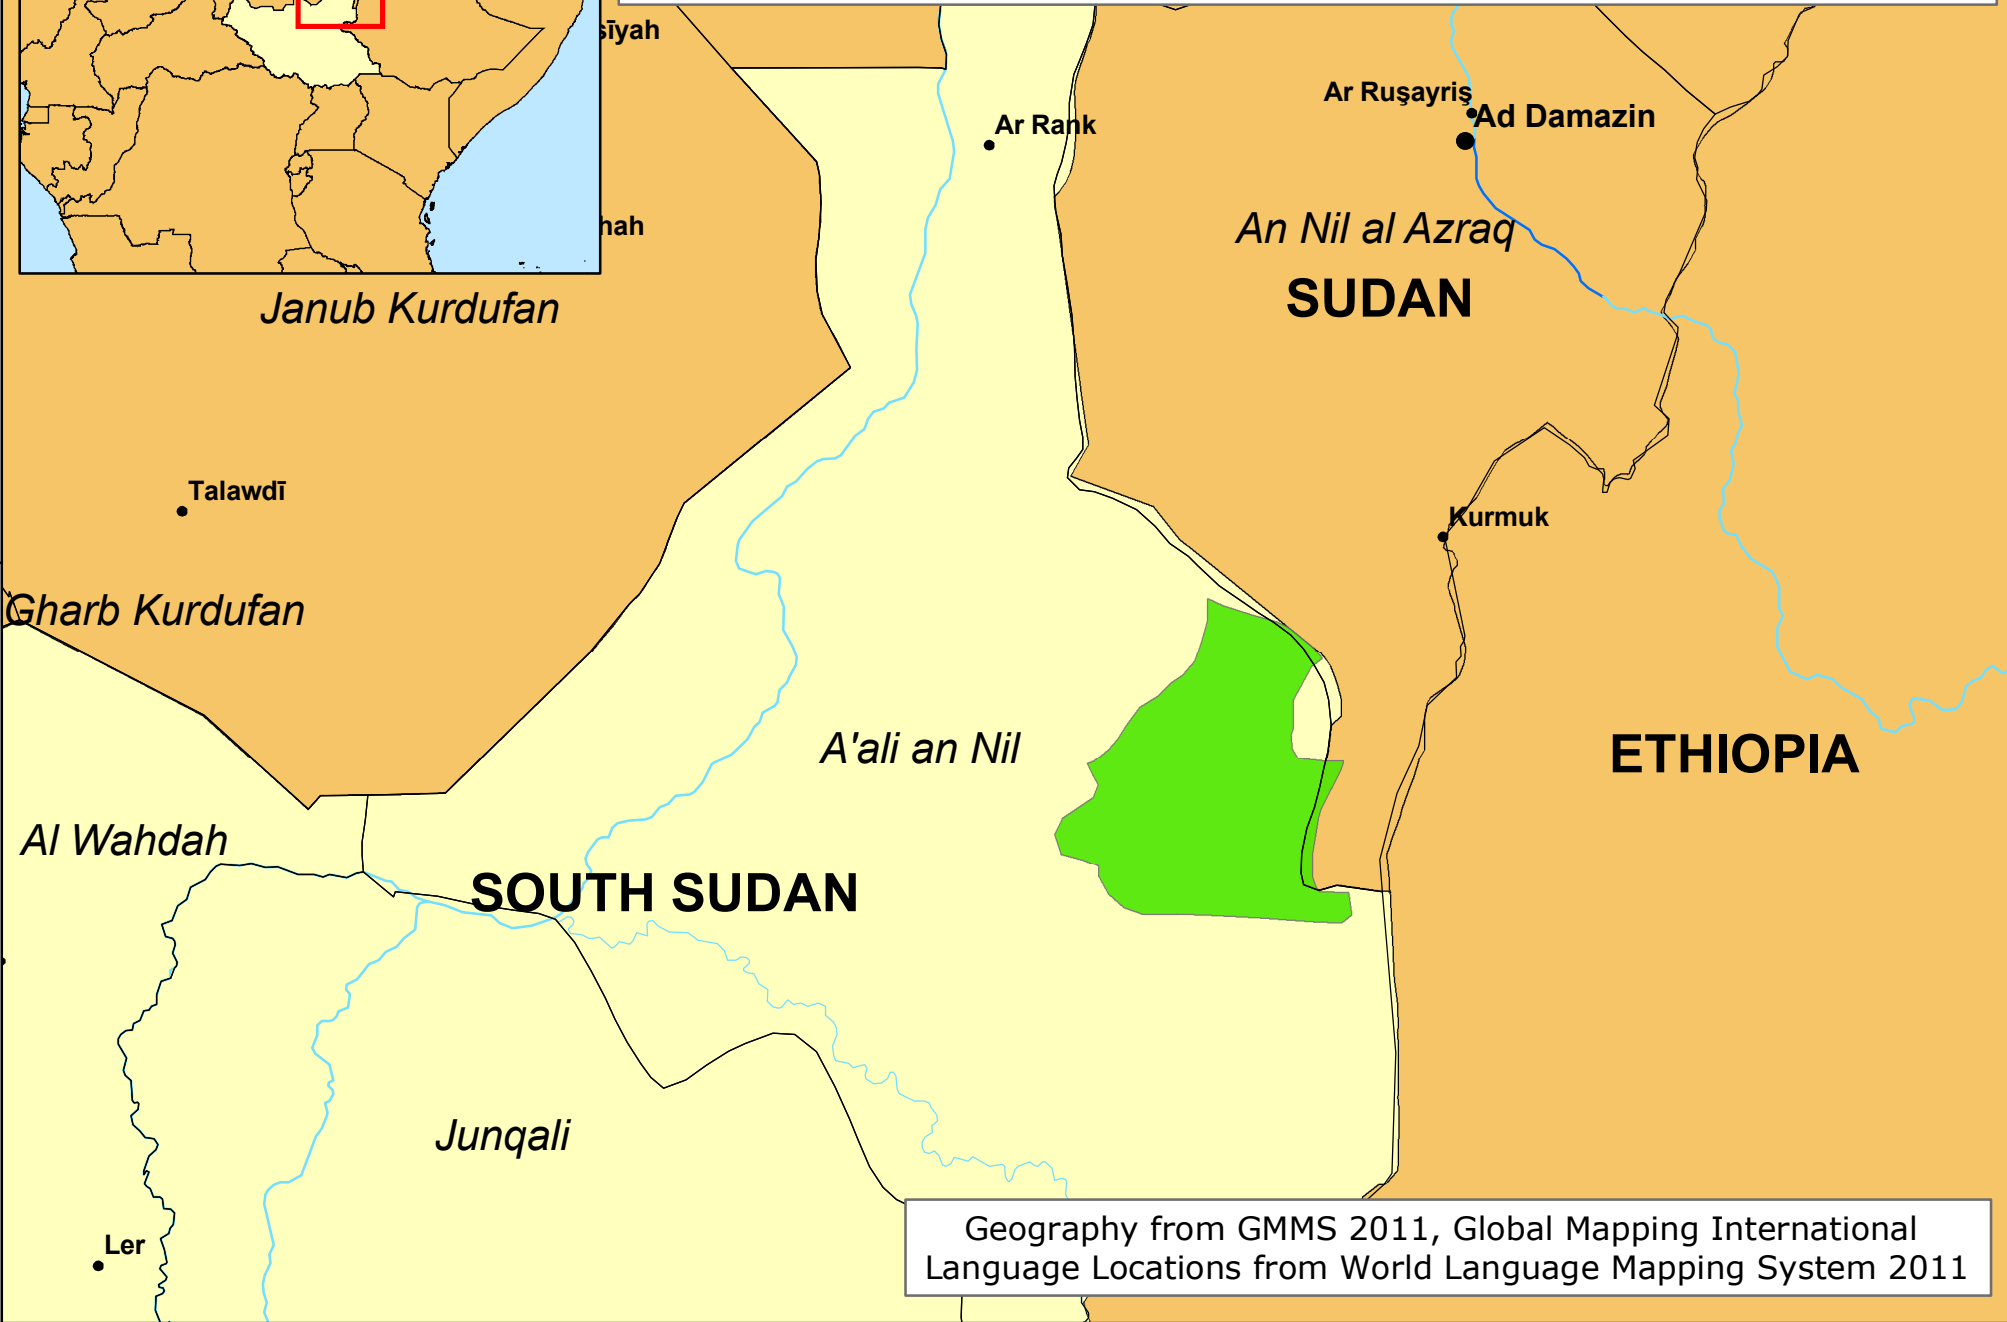

# Maaban of South Sudan

0 60 120 180 Km

[www.joshuaproject.net](http://www.joshuaproject.net)

Geography from GMMS 2011, Global Mapping International  
Language Locations from World Language Mapping System 2011