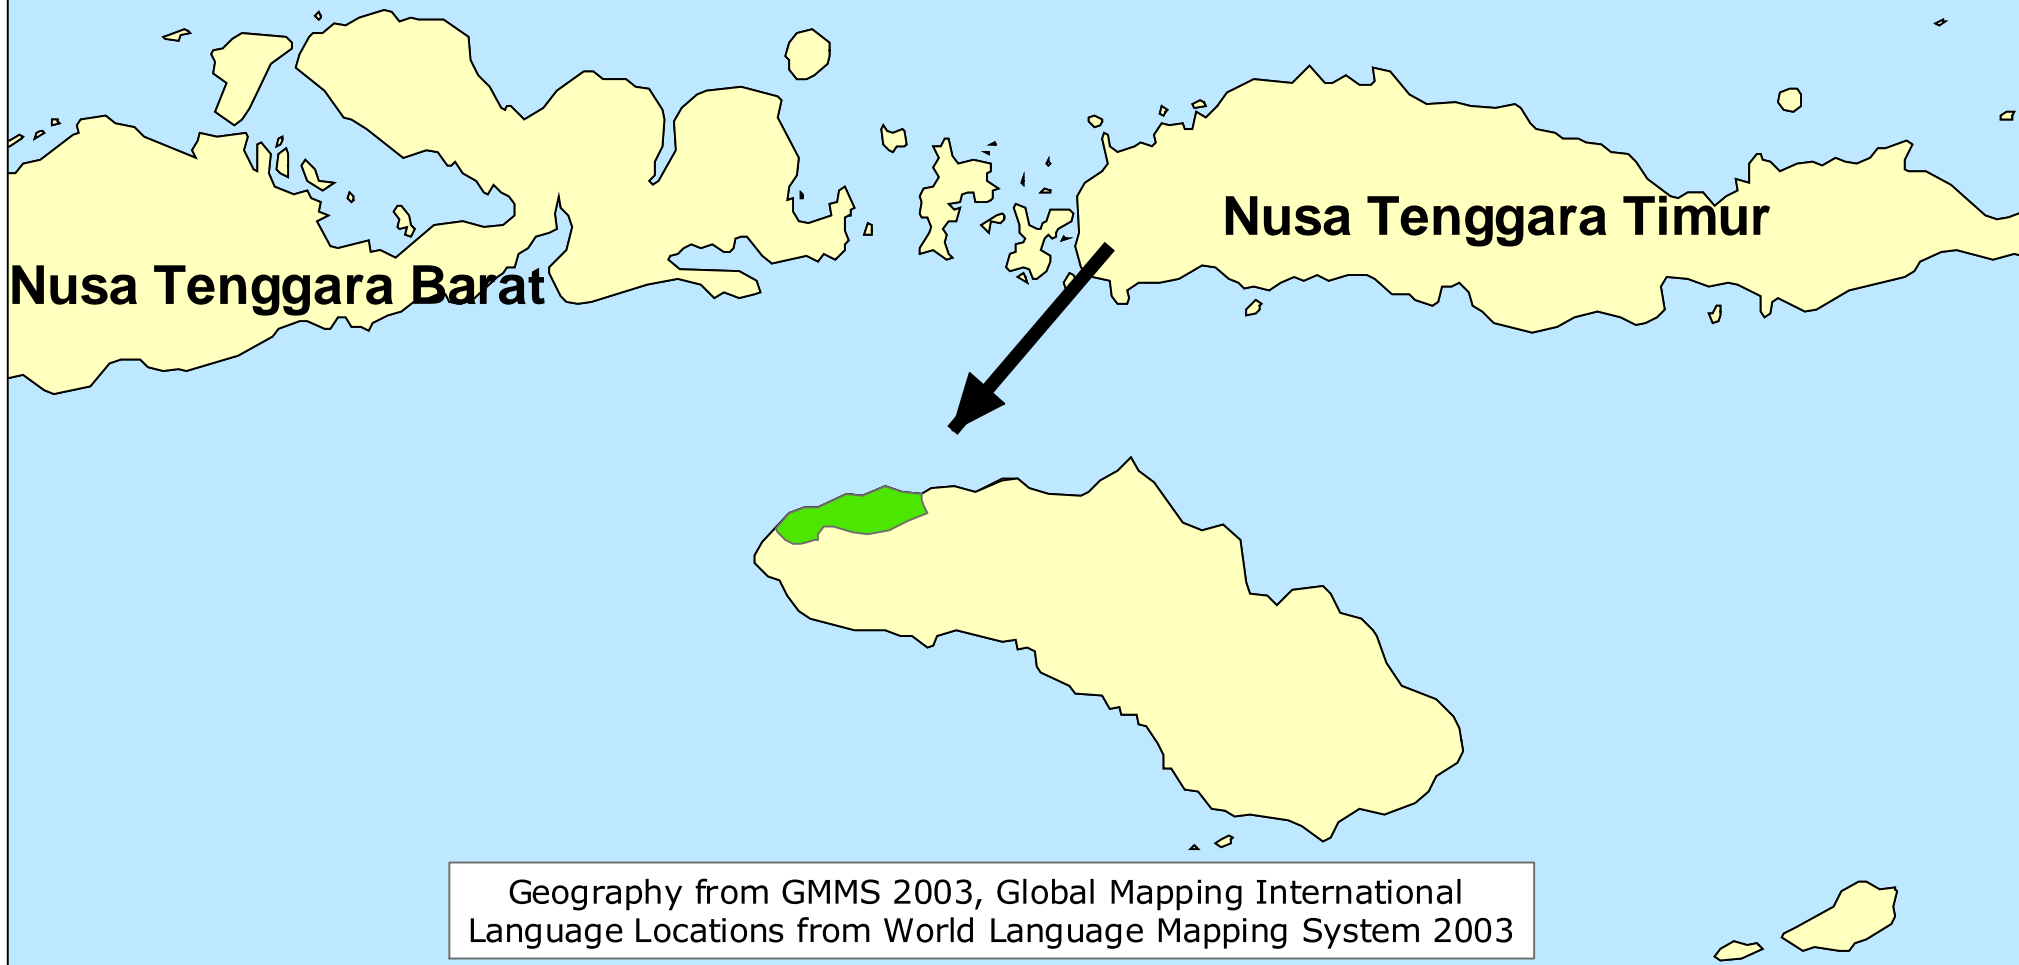

# Laura of Indonesia

0 50 100 150 Km

[www.joshuaproject.net](http://www.joshuaproject.net)

Sulawesi Selatan

Sulawesi Tenggara

Geography from GMMS 2003, Global Mapping International  
Language Locations from World Language Mapping System 2003