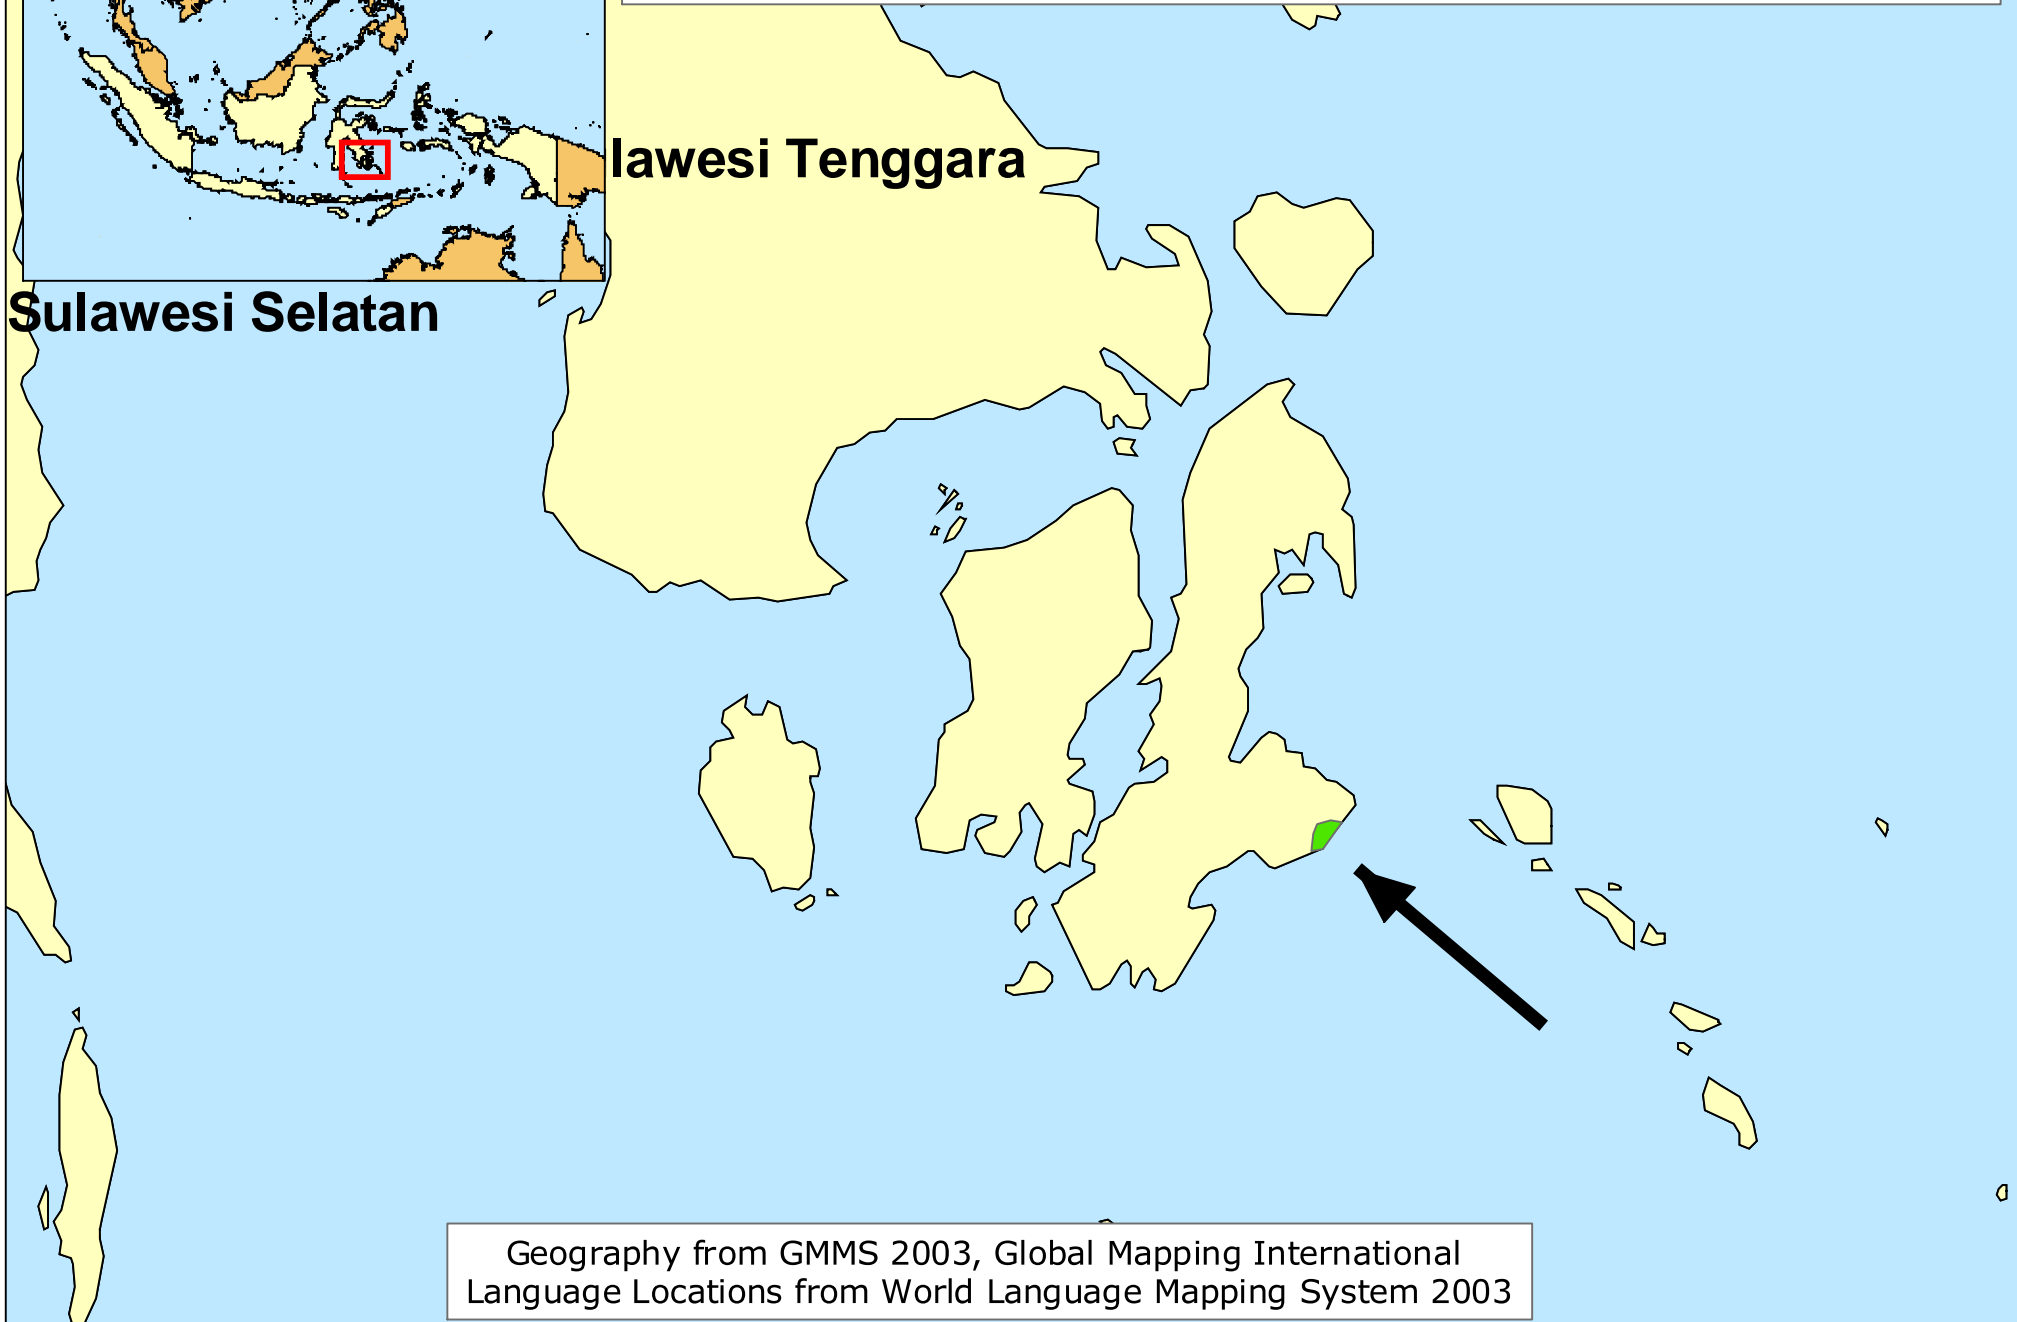

Kumberaha of Indonesia

0 40 80 120 Km

www.joshuaproject.net

Sulawesi Selatan

Sulawesi Tenggara

Geography from GMMS 2003, Global Mapping International
Language Locations from World Language Mapping System 2003