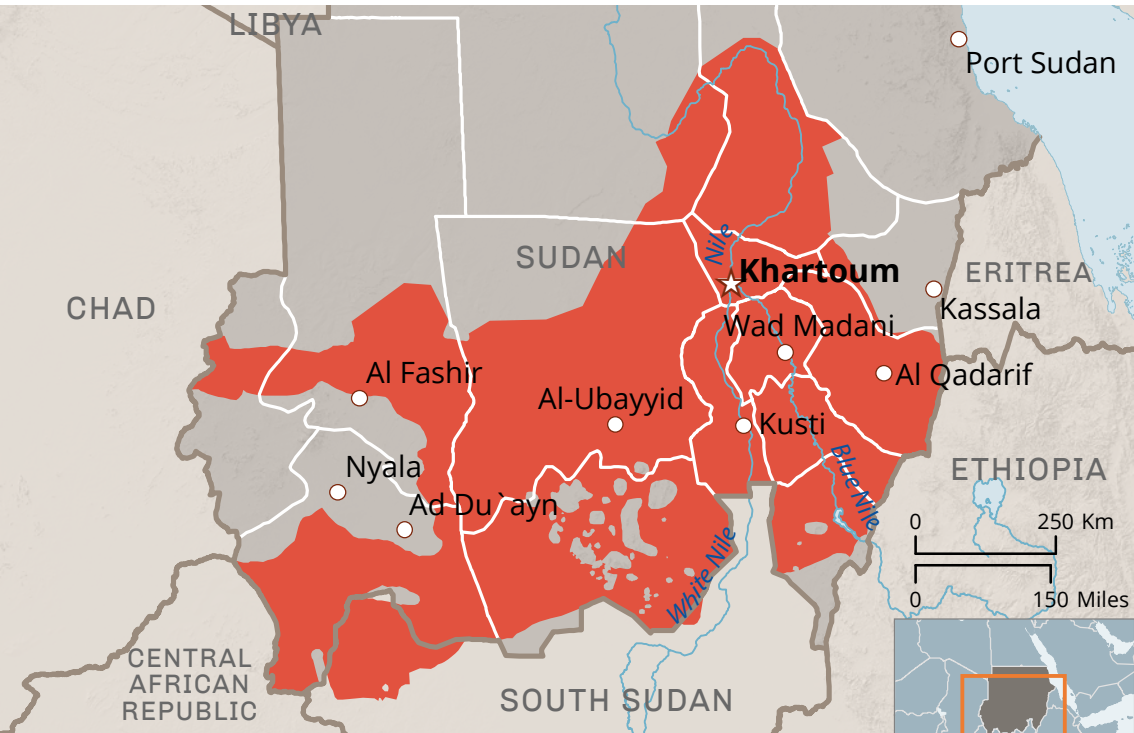

Kawahia, Fezara of **SUDAN**

Language locations from World Language Mapping System
Geography from GMMS, Global Mapping International

JOSHUA PROJECT